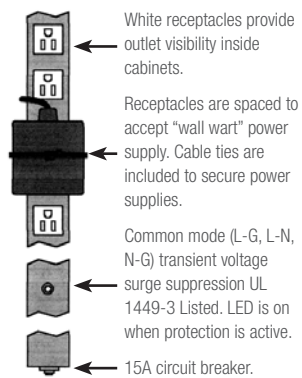

Technical Drawings:

FEATURES

INSTALLATION:

For racks with adjustable mounting rails

INSTALLATION:

For racks with fixed mounting rails