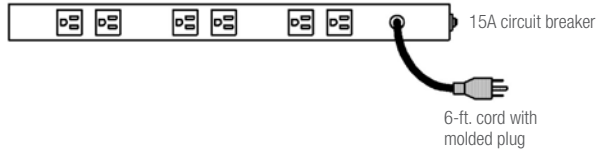

Technical Drawings:

ACS-1506