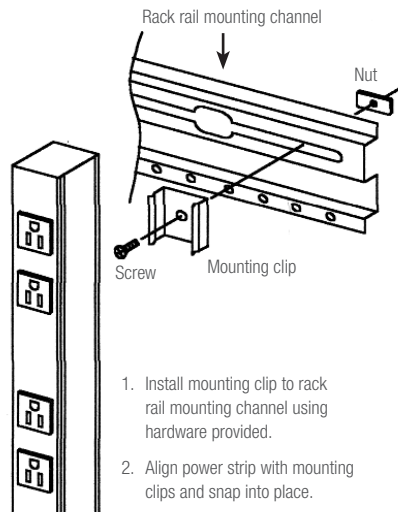

INSTALLATION:

For racks with adjustable mounting rails