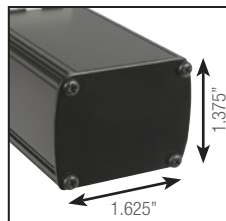

A & E Specifications:

The UL Listed power strip shall be Lowell Model _____. Power rating shall be 120VAC 15A with circuit breaker protection and an LED indicator that is lit when protection is active. The power strip shall have a suppressed voltage rating of 400V with maximum surge at 6000V and 6500 Amperes maximum peak current. Power strip shall include _____ outlets spaced to accept power supplies. It shall be terminated with a _____ foot cord and molded plug. It shall install to adjustable or fixed rail racks with a mounting clip and screw.

Low profile chassis