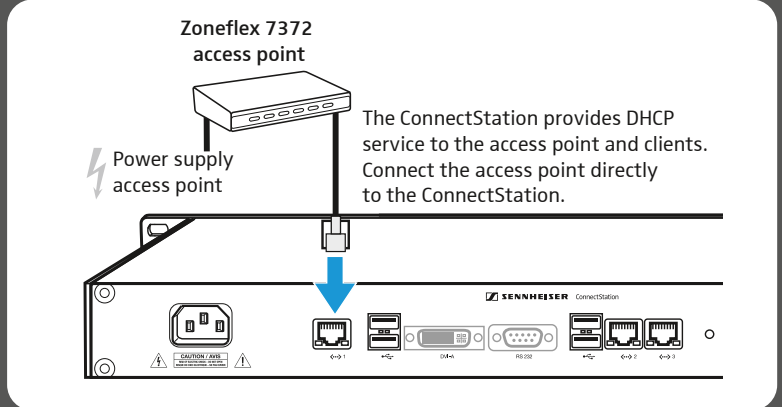

ConnectStation CS1-C CinemaConnect

Quick Guide

1 Connecting the product to the mains

2 Connecting audio devices

3 Switching the product ON

4 Connecting the access point

5.1 Connecting a laptop

5.2 Configuring the laptop

5.3 Logging in to the system

5.4 Performing the initial setup

ConnectStation CS1-C CinemaConnect

Specifications

Dimensions W x D x H	48.3 cm x 24.0 cm x 4.4 cm (19.0" x 9.5" x 1.7")
Weight	2.9 kg (6.39 lbs)
Power supply	100 - 240 V AC, 50/60 Hz, max. 600 mA
Power	60 W nominal
Operating temperature	+5 °C to +45 °C (41°F to 113 °F)
Storage temperature	-20 °C to +75 °C (-4°F to 167 °F)
Operating humidity	10 % to 90 % @ 25 °C non-condensing
Storage humidity	5 % to 95 % @ 25 °C non-condensing
AUDIO BREAKOUT	
Input	2x RCA unbalanced
Input impedance	10 kΩ
Input sensitivity	Low gain, +4 dBu, -10 dBV
Resolution AD	24 bit
Frequency response AD	5 Hz to 21.5 kHz
@ 44.1 kHz, -0.5 dB	
ADAT/SPDIF	
Input	TOSLINK
Standard	8 channels, 24 bit, up to 48 kHz
Lock range	31.5 to 50 kHz
SPDIF/AES	
Input	1x RCA
SPDIF compatible	IEC 60958
Impedance	75 Ω
Lock range	27 to 200 kHz
ANALOG IN	
Input	4x 1/4" (6.3 mm) TRS jack, servo balanced
Input impedance	10 kΩ
Input sensitivity	Low gain, +4 dBu, -10 dBV
Resolution AD	24 bit
Frequency response AD	5 Hz to 21.5 kHz
@ 44.1 kHz, -0.5 dB	
Sample rate	48 kHz

 For more detailed specifications please refer to the product specification sheet in the download area of the product page at www.sennheiser-connect.com.

6 Switching the product OFF

Delivery includes

- 1x ConnectStation CS1-C
- 1x Power Supply Cable 1.8 m (EU/UK/US)
- 1x Ruckus ZoneFlex 7372 Access Point (worldwide/US)
- 1x Ruckus Power Supply Adapter for Access Point (EU/UK/US)
INPUT: 100 – 240 V AC, 50/60 Hz, 0.4 A
OUTPUT: 12 V DC, 1.0 A