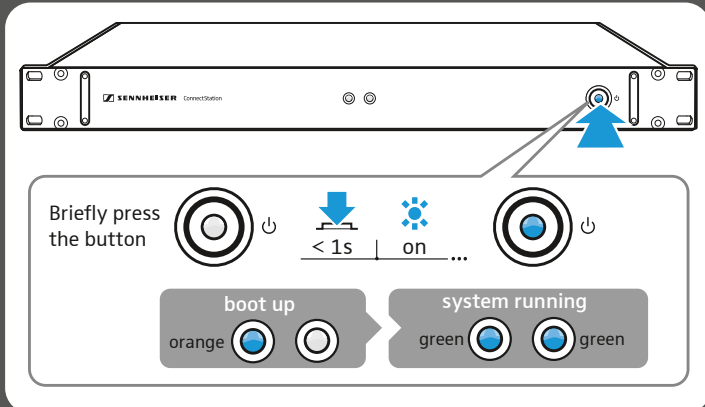

ConnectStation CS1-C CinemaConnect

Quick Guide

1 Connecting the product to the mains

2 Connecting audio devices

3 Switching the product ON

4 Connecting the access point

5.1 Connecting a laptop

5.2 Configuring the laptop

5.3 Logging in to the system

5.4 Performing the initial setup

ConnectStation CS1-C CinemaConnect

Specifications

Dimensions W x D x H	48.3 cm x 24.0 cm x 4.4 cm (19.0" x 9.5" x 1.7")
Weight	2.9 kg (6.39 lbs)
Power supply	100 - 240 V AC, 50/60 Hz, max. 600 mA
Power	60 W nominal
Operating temperature	+5 °C to +45 °C (41°F to 113 °F)
Storage temperature	-20 °C to +75 °C (-4°F to 167 °F)
Operating humidity	10 % to 90 % @ 25 °C non-condensing
Storage humidity	5 % to 95 % @ 25 °C non-condensing
AUDIO BREAKOUT	
Input	2x RCA unbalanced
Input impedance	10 kΩ
Input sensitivity	Low gain, +4 dBu, -10 dBV
Resolution AD	24 bit
Frequency response AD	5 Hz to 21.5 kHz
@ 44.1 kHz, -0.5 dB	
ADAT/SPDIF	
Input	TOSLINK
Standard	8 channels, 24 bit, up to 48 kHz
Lock range	31.5 to 50 kHz
SPDIF/AES	
Input	1x RCA
SPDIF compatible	IEC 60958
Impedance	75 Ω
Lock range	27 to 200 kHz
ANALOG IN	
Input	4x 1/4" (6.3 mm) TRS jack, servo balanced
Input impedance	10 kΩ
Input sensitivity	Low gain, +4 dBu, -10 dBV
Resolution AD	24 bit
Frequency response AD	5 Hz to 21.5 kHz
@ 44.1 kHz, -0.5 dB	
Sample rate	48 kHz

 For more detailed specifications please refer to the product specification sheet in the download area of the product page at www.sennheiser-connect.com.

6 Switching the product OFF

Delivery includes

- 1x ConnectStation CS1-C
- 1x Power Supply Cable 1.8 m (EU/UK/US)
- 1x Ruckus ZoneFlex 7372 Access Point (worldwide/US)
- 1x Ruckus Power Supply Adapter for Access Point (EU/UK/US)
INPUT: 100 – 240 V AC, 50/60 Hz, 0.4 A
OUTPUT: 12 V DC, 1.0 A