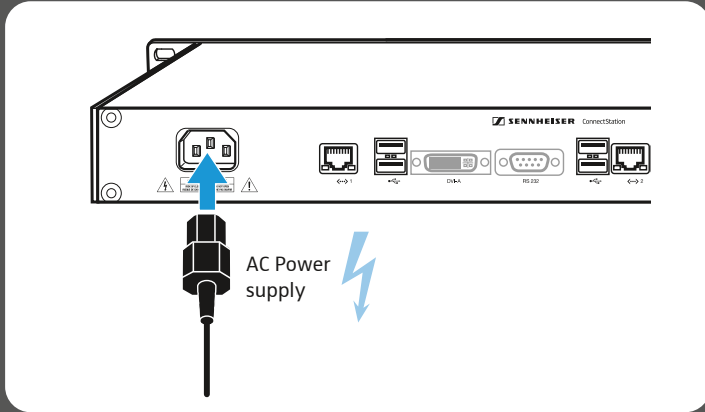

ConnectStation CS1-C CinemaConnect

Quick Guide

1 Connecting the product to the mains

2 Connecting audio devices

3 Switching the product ON

4 Connecting the access point

5.1 Connecting a laptop

5.2 Configuring the laptop

5.3 Logging in to the system

5.4 Performing the initial setup

ConnectStation CS1-C CinemaConnect

Specifications

Dimensions W x D x H	48.3 cm x 24.0 cm x 4.4 cm (19.0" x 9.5" x 1.7")
Weight	2.9 kg (6.39 lbs)
Power supply	100 - 240 V AC, 50/60 Hz, max. 600 mA
Power	60 W nominal
Operating temperature	+5 °C to +45 °C (41°F to 113 °F)
Storage temperature	-20 °C to +75 °C (-4°F to 167 °F)
Operating humidity	10 % to 90 % @ 25 °C non-condensing
Storage humidity	5 % to 95 % @ 25 °C non-condensing
AUDIO BREAKOUT	
Input	2x RCA unbalanced
Input impedance	10 kΩ
Input sensitivity	Low gain, +4 dBu, -10 dBV
Resolution AD	24 bit
Frequency response AD	5 Hz to 21.5 kHz
@ 44.1 kHz, -0.5 dB	
ADAT/SPDIF	
Input	TOSLINK
Standard	8 channels, 24 bit, up to 48 kHz
Lock range	31.5 to 50 kHz
SPDIF/AES	
Input	1x RCA
SPDIF compatible	IEC 60958
Impedance	75 Ω
Lock range	27 to 200 kHz
ANALOG IN	
Input	4x 1/4" (6.3 mm) TRS jack, servo balanced
Input impedance	10 kΩ
Input sensitivity	Low gain, +4 dBu, -10 dBV
Resolution AD	24 bit
Frequency response AD	5 Hz to 21.5 kHz
@ 44.1 kHz, -0.5 dB	
Sample rate	48 kHz

 For more detailed specifications please refer to the product specification sheet in the download area of the product page at www.sennheiser-connect.com.

6 Switching the product OFF

Delivery includes

- 1x ConnectStation CS1-C
- 1x Power Supply Cable 1.8 m (EU/UK/US)
- 1x Ruckus ZoneFlex 7372 Access Point (worldwide/US)
- 1x Ruckus Power Supply Adapter for Access Point (EU/UK/US)
INPUT: 100 – 240 V AC, 50/60 Hz, 0.4 A
OUTPUT: 12 V DC, 1.0 A