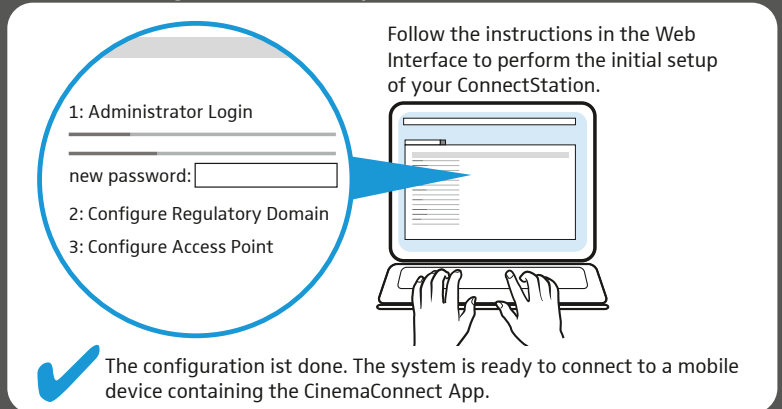

ConnectStation CS1-C CinemaConnect

Quick Guide

1 Connecting the product to the mains

2 Connecting audio devices

3 Switching the product ON

4 Connecting the access point

5.1 Connecting a laptop

5.2 Configuring the laptop

5.3 Logging in to the system

5.4 Performing the initial setup

ConnectStation CS1-C CinemaConnect

Specifications

Dimensions W x D x H	48.3 cm x 24.0 cm x 4.4 cm (19.0" x 9.5" x 1.7")
Weight	2.9 kg (6.39 lbs)
Power supply	100 - 240 V AC, 50/60 Hz, max. 600 mA
Power	60 W nominal
Operating temperature	+5 °C to +45 °C (41°F to 113 °F)
Storage temperature	-20 °C to +75 °C (-4°F to 167 °F)
Operating humidity	10 % to 90 % @ 25 °C non-condensing
Storage humidity	5 % to 95 % @ 25 °C non-condensing
AUDIO BREAKOUT	
Input	2x RCA unbalanced
Input impedance	10 kΩ
Input sensitivity	Low gain, +4 dBu, -10 dBV
Resolution AD	24 bit
Frequency response AD	5 Hz to 21.5 kHz
@ 44.1 kHz, -0.5 dB	
ADAT/SPDIF	
Input	TOSLINK
Standard	8 channels, 24 bit, up to 48 kHz
Lock range	31.5 to 50 kHz
SPDIF/AES	
Input	1x RCA
SPDIF compatible	IEC 60958
Impedance	75 Ω
Lock range	27 to 200 kHz
ANALOG IN	
Input	4x 1/4" (6.3 mm) TRS jack, servo balanced
Input impedance	10 kΩ
Input sensitivity	Low gain, +4 dBu, -10 dBV
Resolution AD	24 bit
Frequency response AD	5 Hz to 21.5 kHz
@ 44.1 kHz, -0.5 dB	
Sample rate	48 kHz

 For more detailed specifications please refer to the product specification sheet in the download area of the product page at www.sennheiser-connect.com.

6 Switching the product OFF

Delivery includes

- 1x ConnectStation CS1-C
- 1x Power Supply Cable 1.8 m (EU/UK/US)
- 1x Ruckus ZoneFlex 7372 Access Point (worldwide/US)
- 1x Ruckus Power Supply Adapter for Access Point (EU/UK/US)
INPUT: 100 – 240 V AC, 50/60 Hz, 0.4 A
OUTPUT: 12 V DC, 1.0 A