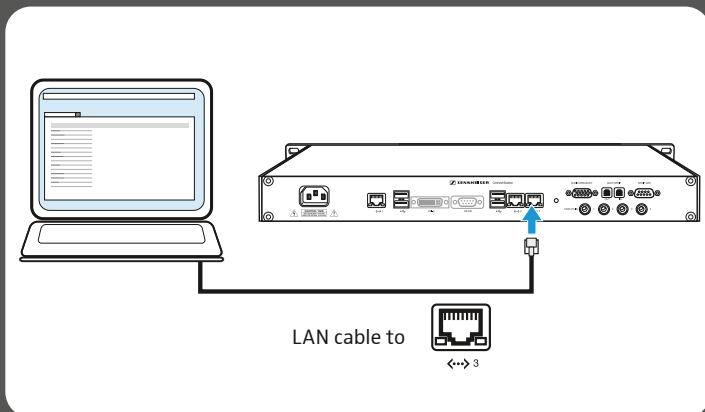

ConnectStation CS1-C CinemaConnect

Quick Guide

1 Connecting the product to the mains

2 Connecting audio devices

3 Switching the product ON

4 Connecting the access point

5.1 Connecting a laptop

5.2 Configuring the laptop

5.3 Logging in to the system

5.4 Performing the initial setup

ConnectStation CS1-C CinemaConnect

Specifications

Dimensions W x D x H	48.3 cm x 24.0 cm x 4.4 cm (19.0" x 9.5" x 1.7")
Weight	2.9 kg (6.39 lbs)
Power supply	100 - 240 V AC, 50/60 Hz, max. 600 mA
Power	60 W nominal
Operating temperature	+5 °C to +45 °C (41°F to 113 °F)
Storage temperature	-20 °C to +75 °C (-4°F to 167 °F)
Operating humidity	10 % to 90 % @ 25 °C non-condensing
Storage humidity	5 % to 95 % @ 25 °C non-condensing
AUDIO BREAKOUT	
Input	2x RCA unbalanced
Input impedance	10 kΩ
Input sensitivity	Low gain, +4 dBu, -10 dBV
Resolution AD	24 bit
Frequency response AD	5 Hz to 21.5 kHz
@ 44.1 kHz, -0.5 dB	
ADAT/SPDIF	
Input	TOSLINK
Standard	8 channels, 24 bit, up to 48 kHz
Lock range	31.5 to 50 kHz
SPDIF/AES	
Input	1x RCA
SPDIF compatible	IEC 60958
Impedance	75 Ω
Lock range	27 to 200 kHz
ANALOG IN	
Input	4x 1/4" (6.3 mm) TRS jack, servo balanced
Input impedance	10 kΩ
Input sensitivity	Low gain, +4 dBu, -10 dBV
Resolution AD	24 bit
Frequency response AD	5 Hz to 21.5 kHz
@ 44.1 kHz, -0.5 dB	
Sample rate	48 kHz

 For more detailed specifications please refer to the product specification sheet in the download area of the product page at www.sennheiser-connect.com.

6 Switching the product OFF

Delivery includes

- 1x ConnectStation CS1-C
- 1x Power Supply Cable 1.8 m (EU/UK/US)
- 1x Ruckus ZoneFlex 7372 Access Point (worldwide/US)
- 1x Ruckus Power Supply Adapter for Access Point (EU/UK/US)
INPUT: 100 – 240 V AC, 50/60 Hz, 0.4 A
OUTPUT: 12 V DC, 1.0 A