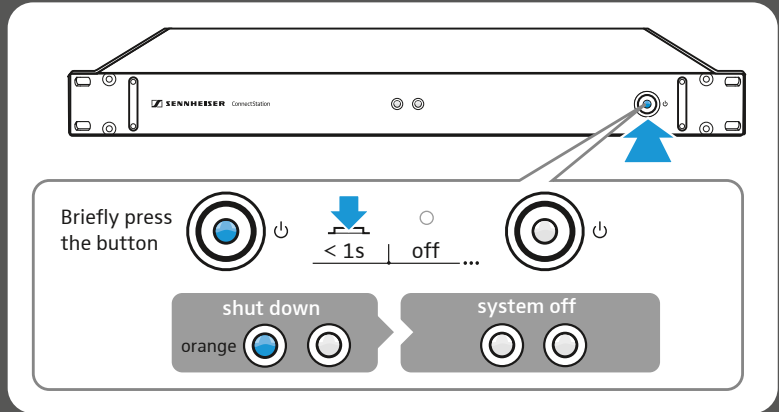

5.3 Logging in to the system

5.4 Performing the initial setup

ConnectStation CS1-C CinemaConnect

Specifications

Dimensions W x D x H	48.3 cm x 24.0 cm x 4.4 cm (19.0" x 9.5" x 1.7")
Weight	2.9 kg (6.39 lbs)
Power supply	100 - 240 V AC, 50/60 Hz, max. 600 mA
Power	60 W nominal
Operating temperature	+5 °C to +45 °C (41°F to 113 °F)
Storage temperature	-20 °C to +75 °C (-4°F to 167 °F)
Operating humidity	10 % to 90 % @ 25 °C non-condensing
Storage humidity	5 % to 95 % @ 25 °C non-condensing
AUDIO BREAKOUT	
Input	2x RCA unbalanced
Input impedance	10 kΩ
Input sensitivity	Low gain, +4 dBu, -10 dBV
Resolution AD	24 bit
Frequency response AD	5 Hz to 21.5 kHz
@ 44.1 kHz, -0.5 dB	
ADAT/SPDIF	
Input	TOSLINK
Standard	8 channels, 24 bit, up to 48 kHz
Lock range	31.5 to 50 kHz
SPDIF/AES	
Input	1x RCA
SPDIF compatible	IEC 60958
Impedance	75 Ω
Lock range	27 to 200 kHz
ANALOG IN	
Input	4x 1/4" (6.3 mm) TRS jack, servo balanced
Input impedance	10 kΩ
Input sensitivity	Low gain, +4 dBu, -10 dBV
Resolution AD	24 bit
Frequency response AD	5 Hz to 21.5 kHz
@ 44.1 kHz, -0.5 dB	
Sample rate	48 kHz

 For more detailed specifications please refer to the product specification sheet in the download area of the product page at www.sennheiser-connect.com.

6 Switching the product OFF

Delivery includes

- 1x ConnectStation CS1-C
- 1x Power Supply Cable 1.8 m (EU/UK/US)
- 1x Ruckus ZoneFlex 7372 Access Point (worldwide/US)
- 1x Ruckus Power Supply Adapter for Access Point (EU/UK/US)
INPUT: 100 – 240 V AC, 50/60 Hz, 0.4 A
OUTPUT: 12 V DC, 1.0 A