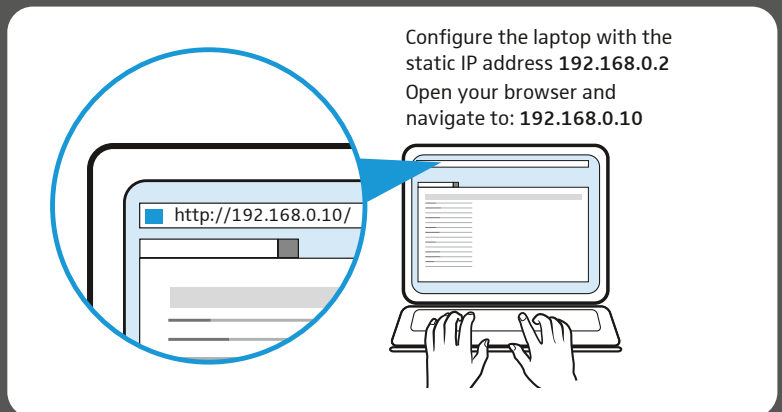

ConnectStation CS1-C CinemaConnect

Quick Guide

1 Connecting the product to the mains

2 Connecting audio devices

3 Switching the product ON

4 Connecting the access point

5.1 Connecting a laptop

5.2 Configuring the laptop

5.3 Logging in to the system

5.4 Performing the initial setup

ConnectStation CS1-C CinemaConnect

Specifications

Dimensions W x D x H	48.3 cm x 24.0 cm x 4.4 cm (19.0" x 9.5" x 1.7")
Weight	2.9 kg (6.39 lbs)
Power supply	100 - 240 V AC, 50/60 Hz, max. 600 mA
Power	60 W nominal
Operating temperature	+5 °C to +45 °C (41°F to 113 °F)
Storage temperature	-20 °C to +75 °C (-4°F to 167 °F)
Operating humidity	10 % to 90 % @ 25 °C non-condensing
Storage humidity	5 % to 95 % @ 25 °C non-condensing
AUDIO BREAKOUT	
Input	2x RCA unbalanced
Input impedance	10 kΩ
Input sensitivity	Low gain, +4 dBu, -10 dBV
Resolution AD	24 bit
Frequency response AD	5 Hz to 21.5 kHz
@ 44.1 kHz, -0.5 dB	
ADAT/SPDIF	
Input	TOSLINK
Standard	8 channels, 24 bit, up to 48 kHz
Lock range	31.5 to 50 kHz
SPDIF/AES	
Input	1x RCA
SPDIF compatible	IEC 60958
Impedance	75 Ω
Lock range	27 to 200 kHz
ANALOG IN	
Input	4x 1/4" (6.3 mm) TRS jack, servo balanced
Input impedance	10 kΩ
Input sensitivity	Low gain, +4 dBu, -10 dBV
Resolution AD	24 bit
Frequency response AD	5 Hz to 21.5 kHz
@ 44.1 kHz, -0.5 dB	
Sample rate	48 kHz

 For more detailed specifications please refer to the product specification sheet in the download area of the product page at www.sennheiser-connect.com.

6 Switching the product OFF

Delivery includes

- 1x ConnectStation CS1-C
- 1x Power Supply Cable 1.8 m (EU/UK/US)
- 1x Ruckus ZoneFlex 7372 Access Point (worldwide/US)
- 1x Ruckus Power Supply Adapter for Access Point (EU/UK/US)
INPUT: 100 – 240 V AC, 50/60 Hz, 0.4 A
OUTPUT: 12 V DC, 1.0 A