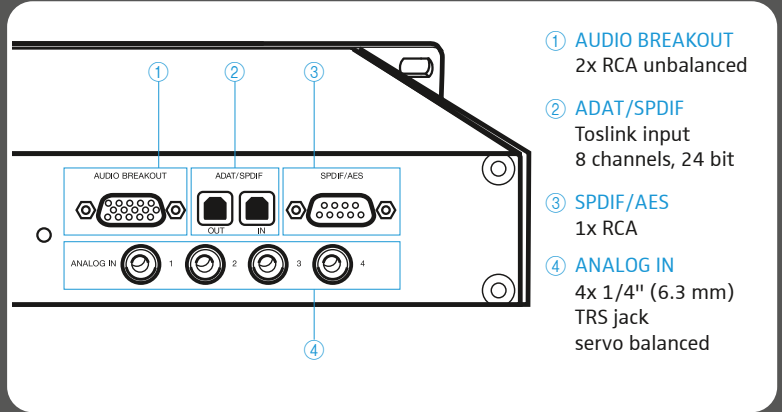

ConnectStation CS1-C CinemaConnect

Quick Guide

1 Connecting the product to the mains

2 Connecting audio devices

3 Switching the product ON

4 Connecting the access point

5.1 Connecting a laptop

5.2 Configuring the laptop

5.3 Logging in to the system

5.4 Performing the initial setup

ConnectStation CS1-C CinemaConnect

Specifications

Dimensions W x D x H	48.3 cm x 24.0 cm x 4.4 cm (19.0" x 9.5" x 1.7")
Weight	2.9 kg (6.39 lbs)
Power supply	100 - 240 V AC, 50/60 Hz, max. 600 mA
Power	60 W nominal
Operating temperature	+5 °C to +45 °C (41°F to 113 °F)
Storage temperature	-20 °C to +75 °C (-4°F to 167 °F)
Operating humidity	10 % to 90 % @ 25 °C non-condensing
Storage humidity	5 % to 95 % @ 25 °C non-condensing
AUDIO BREAKOUT	
Input	2x RCA unbalanced
Input impedance	10 kΩ
Input sensitivity	Low gain, +4 dBu, -10 dBV
Resolution AD	24 bit
Frequency response AD	5 Hz to 21.5 kHz
@ 44.1 kHz, -0.5 dB	
ADAT/SPDIF	
Input	TOSLINK
Standard	8 channels, 24 bit, up to 48 kHz
Lock range	31.5 to 50 kHz
SPDIF/AES	
Input	1x RCA
SPDIF compatible	IEC 60958
Impedance	75 Ω
Lock range	27 to 200 kHz
ANALOG IN	
Input	4x 1/4" (6.3 mm) TRS jack, servo balanced
Input impedance	10 kΩ
Input sensitivity	Low gain, +4 dBu, -10 dBV
Resolution AD	24 bit
Frequency response AD	5 Hz to 21.5 kHz
@ 44.1 kHz, -0.5 dB	
Sample rate	48 kHz

 For more detailed specifications please refer to the product specification sheet in the download area of the product page at www.sennheiser-connect.com.

6 Switching the product OFF

Delivery includes

- 1x ConnectStation CS1-C
- 1x Power Supply Cable 1.8 m (EU/UK/US)
- 1x Ruckus ZoneFlex 7372 Access Point (worldwide/US)
- 1x Ruckus Power Supply Adapter for Access Point (EU/UK/US)
INPUT: 100 – 240 V AC, 50/60 Hz, 0.4 A
OUTPUT: 12 V DC, 1.0 A

Audio Cables

- 1x 15-pin D-sub to 4 x RCA Analog, 2 x MIDI, 1 x Phones
- 1x 9-pin D-sub to 2 x RCA Digital (SPDIF)
- 1x Toslink Cable 2 mm, 2m

Quick Guide

Safety Guide

DE
EN
FR
IT
ES
NL
SV

Specifications

List of Audio Channels