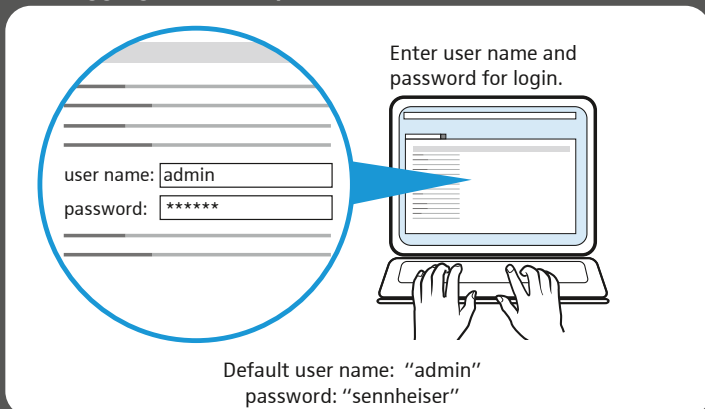

5.3 Logging in to the system