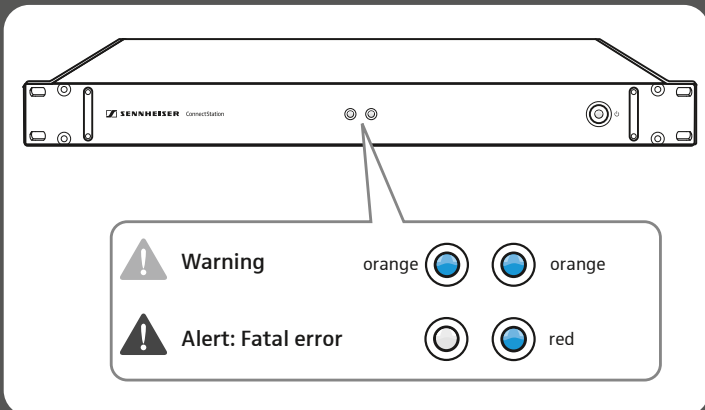

Checking for errors – Troubleshooting

Sennheiser Service:

Please send an email with the serial number of the ConnectStation CS1-C to service@sennheiser-connect.com for remote service.
For monitoring and remote diagnostics connect the device to the internet.

Sennheiser electronic GmbH & Co. KG

Am Labor 1, 30900 Wedemark, Germany
www.sennheiser.com

Publ. 06/15, 560070/A02

SENNHEISER