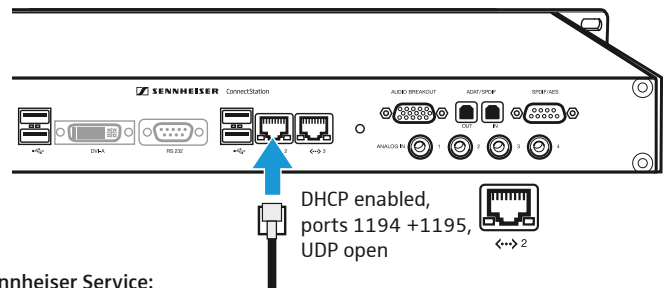

Checking for errors – Troubleshooting

Sennheiser Service:

Please send an email with the serial number of the ConnectStation CS1-C to service@sennheiser-connect.com for remote service.
For monitoring and remote diagnostics connect the device to the internet.

Sennheiser electronic GmbH & Co. KG

Am Labor 1, 30900 Wedemark, Germany
www.sennheiser.com

Publ. 06/15, 560070/A02

SENNHEISER