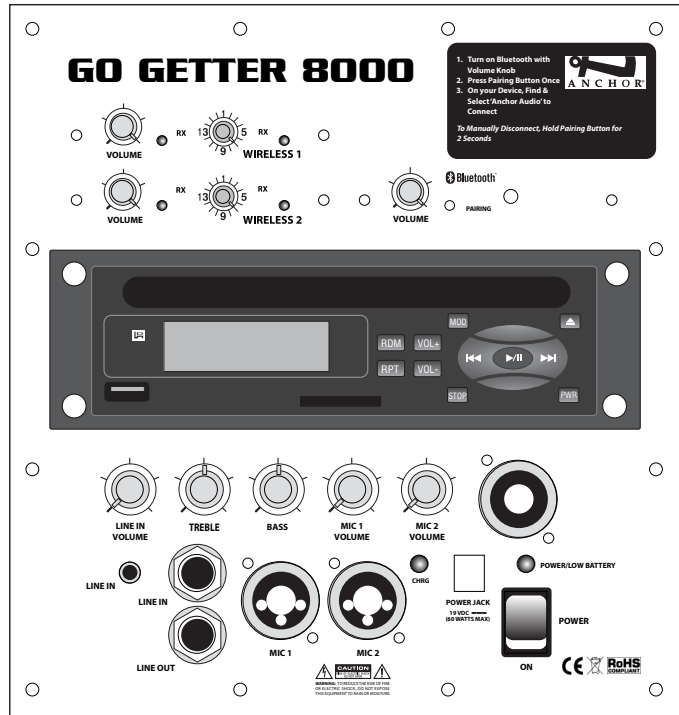

 **Bluetooth**

Go Getter

Sound System

**COMES WITH
BUILT-IN
BLUETOOTH**

- Reaches Crowds of 500+
- Up to Two Optional Built-in Wireless Receivers
- Comes with Standard Built-in Bluetooth
- Optional Built-in CD/MP3 Combo Player
- Battery Powered
- Lightweight - just 20 lbs.

The Go Getter is perfect for voice projection in an indoor or outdoor setting, and for playing music during school activities. The unit delivers 109dB of intelligible speech, and is designed for users with little-to-no technical background.

(GG-8000CU2 Back Panel Shown)

Features

- Reach Crowds of 500+
- True AC/DC - 110/220V Power Supply
- Single or Dual UHF Wireless with 16 User Selectable Channels
- Optional CD/MP3 Combo Player
- Comes with Standard Built-in Bluetooth
- Remote Control for CD/MP3 Combo Player
- LED Displays Charging and Low Battery
- Two Microphone Combo Input Jacks
- 6.5" Woven Fiber Woofer & High-Output Horn Tweeter
- Lightweight at just 20 Pounds
- Improved "Limiter" Circuitry Reduces Distortion & Increases Intelligibility
- Operates 6 - 8 Hours on a Single Charge
- Speaker Out to Power Companion Speaker

TECHNICAL SPECIFICATIONS

Rated Power Output	75 watts AC/DC mode
Max SPL @ Rated Power	109dB @ 1 meter
Frequency Response	60 Hz - 16 kHz
AC Power Reqs.	90 - 264 VAC, 50/60 Hz
Dimensions (HWD)	18" x 11" x 9" (46 x 28 x 23 cm)
Weight (AC/DC)	20 lbs/ 9.07 Kg
Inputs	Microphone (Two combo) Lo-Z (1 K Ω), balanced, XLR 12 VDC condenser microphone phantom power Hi-Z (10 K Ω), balanced 1/4" phone Hi-Z (10 K Ω), balanced 1/4" phone
Auxiliary (line) Outputs	Line (post fader) Lo-Z, buffered, 1/4" unbalanced/balanced
Speaker Out	4-pole Neutrik Speakon [®] jack