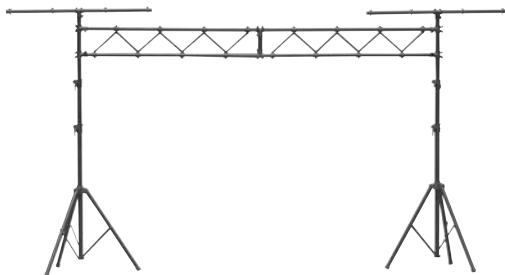

## u-mount® Lighting Clamp

LIGHTING STANDS & ACCESSORIES

### FEATURES AND BENEFITS

All the ease and convenience of the u-mount clamp is now available for your lighting fixtures. The keyed pressure pad of the LTA8770 will never rotate, meaning your lighting bars won't be marred by bolts like other designs. The incorporated 40mm bolt and wingnut will easily accommodate most common lighting fixtures. Mounts to any bars from 1 3/8" to 1 1/2" in diameter including the popular LS7730 Lighting Truss System.

Patented elliptical enveloping clamp allows for quick and secure setups & teardowns.

*Extremely Versatile ...*

Mounts to any bars up to 1.5" in diameter including the LS7730 Lighting Truss System.

**Extremely  
VERSATILE!**

Mounts to any bars up to 1.5" in diameter.