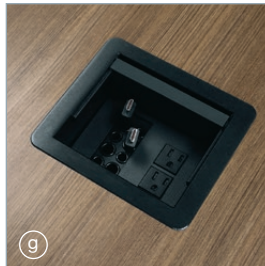

| b | DISPLAY MOUNT

Mounts directly to the wall or to optional tower. Flat panel displays up to 55" recommended for optimal viewing.

| c | SECURE POWER DISTRIBUTION

Two securely-mounted 4-outlet power strips: one mounts to the table bracket for connections close to the display and includes a cover; the other is located inside the TechPed™ for table box connections.

| e | SMALL MOUNT

Lever Lock™ for small devices within the TechPed™ room for additional accessories.

LEARNING SPACES

VIDEO CONFERENCING

HUDDLE SPACES

TRENDING APPLICATIONS

EACH HUB INCLUDES

EASY TO INTEGRATE | READY TO COLLABORATE

DEVICE MOUNTING

Includes device mounting plates included with the device mounting plate, with the optional Lever Lock™

HDMI® CABLE RETRACTORS

Two Wiremold® InteGreat™ HDMI® Cable Retractors extend from the table box to make connections at any seat at the table.

TABLE BOX

Wiremold® InteGreat™ Table Box provides power and data for easy BYOD table top connections.

CABLE MANAGEMENT

Built-in cable trough keeps wiring and connections neatly managed.

OPTIONAL TOWER

Optional tower connects to Hub's table top for a free-standing system. Available in white or black, the tower can also be paired with an optional whiteboard cover.