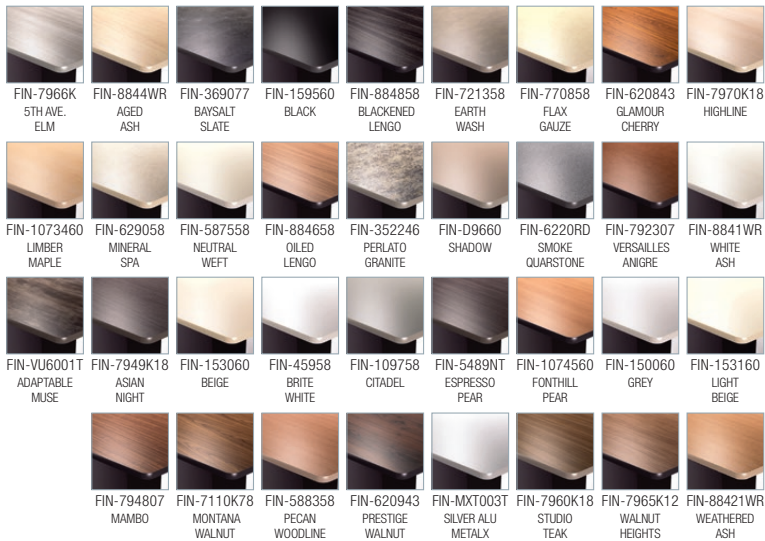

2 | CHOOSE YOUR FINISH

HIGH PRESSURE LAMINATE (HPL) - T-MOLD EDGE

THERMOLAMINATE (TLAM) - BEVELED EDGE

3 | ADD OPTIONS

HUBTS-TOWERS-BKT
5 ft. high tower only,
black thermolaminate finish

HUBTS-TOWERS-WHT
5 ft. high tower only,
white thermolaminate finish