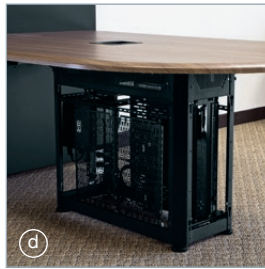

EACH HUB INCLUDES

EASY TO INTEGRATE | READY TO COLLABORATE

DEVICE MOUNTING

Includes device mounting plates included with the device mounting plate, with the optional Lever Lock™

HDMI® CABLE RETRACTORS

Two Wiremold® InteGreat™ HDMI® Cable Retractors extend from the table box to make connections at any seat at the table.

TABLE BOX

Wiremold® InteGreat™ Table Box provides power and data for easy BYOD table top connections.

CABLE MANAGEMENT

Built-in cable trough keeps wiring and connections neatly managed.

OPTIONAL TOWER

Optional tower connects to Hub's table top for a free-standing system. Available in white or black, the tower can also be paired with an optional whiteboard cover.