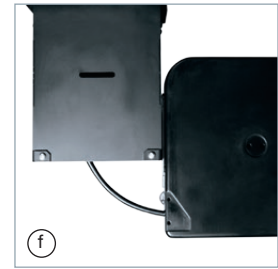

| b | DISPLAY MOUNT

Mounts directly to the wall or to optional tower. Flat panel displays up to 55" recommended for optimal viewing.

| c | SECURE POWER DISTRIBUTION

Two securely-mounted 4-outlet power strips: one mounts to the table bracket for connections close to the display and includes a cover; the other is located inside the TechPed™ for table box connections.

| e | SMALL MOUNT

Lever Lock™ for small devices within the TechPed™ room for additional accessories.

LEARNING SPACES

VIDEO CONFERENCING

HUDDLE SPACES

TRENDING APPLICATIONS

EACH HUB INCLUDES

EASY TO INTEGRATE | READY TO COLLABORATE

DEVICE MOUNTING

Includes device mounting plates included with the device mounting plate, with the optional Lever Lock™

HDMI® CABLE RETRACTORS

Two Wiremold® InteGreat™ HDMI® Cable Retractors extend from the table box to make connections at any seat at the table.

TABLE BOX

Wiremold® InteGreat™ Table Box provides power and data for easy BYOD table top connections.

CABLE MANAGEMENT

Built-in cable trough keeps wiring and connections neatly managed.

OPTIONAL TOWER

Optional tower connects to Hub's table top for a free-standing system. Available in white or black, the tower can also be paired with an optional whiteboard cover.