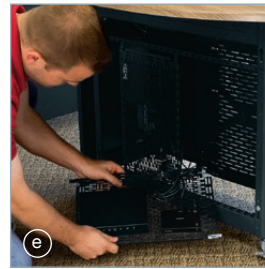

EACH HUB INCLUDES

EASY TO INTEGRATE | READY TO COLLABORATE

DEVICE MOUNTING

Includes device mounting plates included with the device mounting plate, with the optional Lever Lock™

HDMI® CABLE RETRACTORS

Two Wiremold® InteGreat™ HDMI® Cable Retractors extend from the table box to make connections at any seat at the table.

TABLE BOX

Wiremold® InteGreat™ Table Box provides power and data for easy BYOD table top connections.

CABLE MANAGEMENT

Built-in cable trough keeps wiring and connections neatly managed.

OPTIONAL TOWER

Optional tower connects to Hub's table top for a free-standing system. Available in white or black, the tower can also be paired with an optional whiteboard cover.