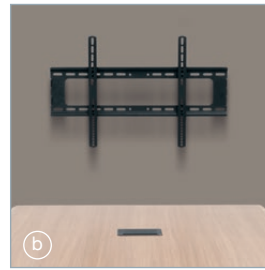

| b | DISPLAY MOUNT

Mounts directly to the wall or to optional tower. Flat panel displays up to 55" recommended for optimal viewing.

| c | SECURE POWER DISTRIBUTION

Two securely-mounted 4-outlet power strips: one mounts to the table bracket for connections close to the display and includes a cover; the other is located inside the TechPed™ for table box connections.

| e | SMALL MOUNT

Lever Lock™ for small devices within the TechPed™ room for additional accessories.

LEARNING SPACES

VIDEO CONFERENCING

HUDDLE SPACES

TRENDING APPLICATIONS

EACH HUB INCLUDES

EASY TO INTEGRATE | READY TO COLLABORATE

DEVICE MOUNTING

Includes device mounting plates included with the device mounting plate, with the optional Lever Lock™

HDMI® CABLE RETRACTORS

Two Wiremold® InteGreat™ HDMI® Cable Retractors extend from the table box to make connections at any seat at the table.

TABLE BOX

Wiremold® InteGreat™ Table Box provides power and data for easy BYOD table top connections.

CABLE MANAGEMENT

Built-in cable trough keeps wiring and connections neatly managed.

OPTIONAL TOWER

Optional tower connects to Hub's table top for a free-standing system. Available in white or black, the tower can also be paired with an optional whiteboard cover.