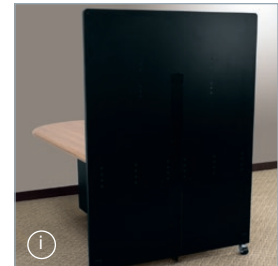

EACH HUB INCLUDES

EASY TO INTEGRATE | READY TO COLLABORATE

DEVICE MOUNTING

Includes device mounting plates included with the device mounting plate, with the optional Lever Lock™

HDMI® CABLE RETRACTORS

Two Wiremold® InteGreat™ HDMI® Cable Retractors extend from the table box to make connections at any seat at the table.

TABLE BOX

Wiremold® InteGreat™ Table Box provides power and data for easy BYOD table top connections.

CABLE MANAGEMENT

Built-in cable trough keeps wiring and connections neatly managed.

OPTIONAL TOWER

Optional tower connects to Hub's table top for a free-standing system. Available in white or black, the tower can also be paired with an optional whiteboard cover.