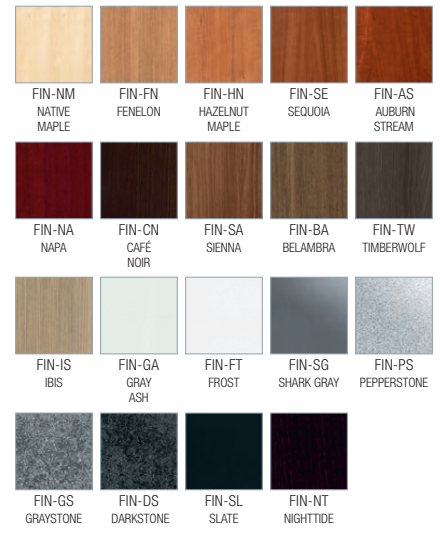

2 | CHOOSE YOUR FINISH

HIGH PRESSURE LAMINATE (HPL) - T-MOLD EDGE

THERMOLAMINATE (TLAM) - BEVELED EDGE

3 | ADD OPTIONS

HUBTS-TOWERS-BKT
5 ft. high tower only,
black thermolaminate finish

HUBTS-TOWERS-WHT
5 ft. high tower only,
white thermolaminate finish