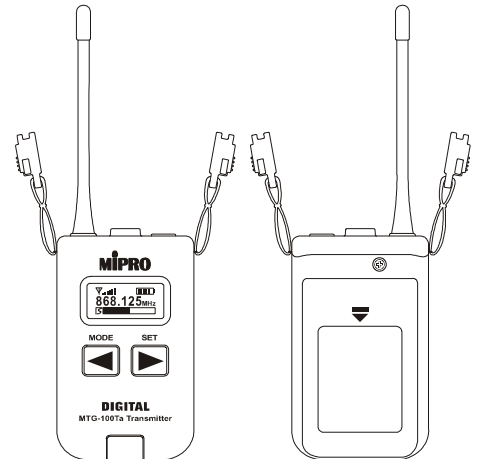

MTG-100Ta Digital Portable Transmitter

Introduction

MTG-100 is an innovative digital wireless tour guide & language interpretation systems.

It is ultra compact, lightweight and easy to use. Digital design provides crystal-clear audio quality, secured and reliable transmission, and insensitive to interference attributes that are unmatched by the deficiency of simple analog design systems.

Receivers

MTG-100Ra	Digital Portable Transmitter
-----------	------------------------------

Accessories

MM-10	Mini-gooseneck Microphone
MM-202P	Mini-gooseneck Microphone
MU-101P	Headworn Microphone
MU-23P	Headworn Microphone
MU-53HNP	Headworn Microphone

Technical Specifications

Frequency Range	CEPT/EU: 863 – 865 MHz USA: 926 – 928 MHz
Oscillation Mode	PLL Synthesized
Preset Channels	16
Switching Bandwidth	2 MHz
Channel Grid	125 kHz
RF Output Power	<10 mW (Low/Mid/High, switchable)
Operating Range	Up to 100 meters 330 feet (line-of-sight)
Frequency Response	50 Hz – 10 kHz
Power Supply	2 AA alkaline
Operating Time	> 12 hours
Automatic Shut-off Time	6 hours
Dimensions (W × H × D)	45 × 84 × 28 mm / 1.8 × 3.3 × 1.1 "
Weight	Approx. 48 g / 1.7 oz (excluding AA batteries)