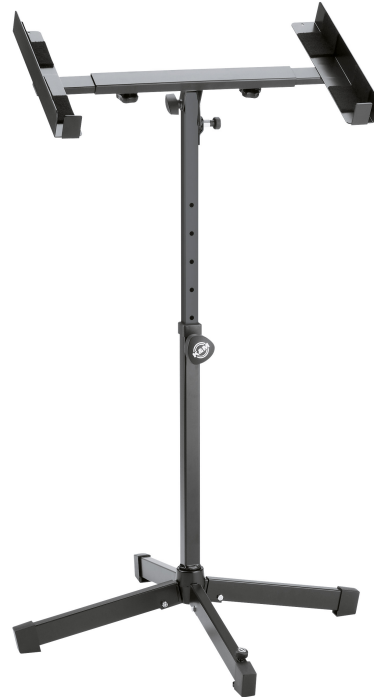

## Mixer stand

### Product variant

28075-000-55 - schwarz

### Data

<b>Adjustment</b>	support arms gradual in 15° settings
<b>Angle of inclination</b>	0° to 45°
<b>EAN</b>	4016842211326
<b>Height</b>	from 710 to 1,005 mm
<b>Height adjustment</b>	spring-loaded clamping knob
<b>Leg construction</b>	collapsible square tube legs
<b>Material</b>	steel
<b>Max. load capacity</b>	35 kg
<b>Special features</b>	additional levelling screw for uneven surfaces
<b>Suitable for</b>	amplifiers and mixers
<b>Support depth</b>	310 mm
<b>Support width</b>	from 455 to 665 mm
<b>Type</b>	black
<b>Weight</b>	5.92 kg

Heavy duty stand for amplifiers and mixers. Foldable.  
Spring-loaded locking bolt and locking screw. Felt-lined supporting brackets.