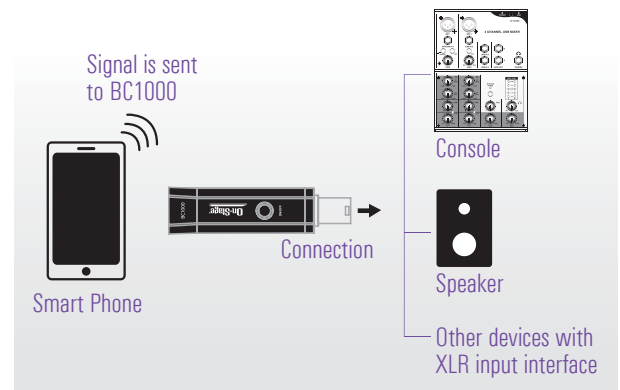

# BLUETOOTH CONVERTER

BC1000 | 13322

XLR Unbalanced output connector

On/Off switch

USB charge input

**ON/OFF SWITCH:** When connecting, red and green blinking; ready to connect. Solid green: connected. Blinking red: Ran out of battery. In Use: Full charge: green light, Out of battery: red light. BC1000 will operate while charging.

## FEATURES AND BENEFITS

The On-Stage BC1000 XLR-equipped, rechargeable Bluetooth V4.0 receiver delivers ultra-reliable Bluetooth audio directly to your mixer or powered speaker. Driven by a 3.7V lithium battery complete with included USB charging cable, this compact, convenient instant must-have internally sums stereo signals from your mobile device or computer, eliminating the need for multiple receivers and multiple on-board channels. Super sensitive at -80dbm (< +/-0.1%BER) over a 10M wireless transmission range, this effectively noise and distortion free converter may be the new tool you can't imagine living without.

The On-Stage BC1000 allows you to stream audio wirelessly by picking up the signal from your Smart Phone and connecting it to a console, speaker or any other device with XLR input interface.

## PRODUCT SPECIFICATIONS

Bluetooth	Version 4.0
Power Supply	3.7V lithium battery power supply
Battery Life	20 Hours
Standby Current	<0.5mA
Wireless Transmission Range	10m
Sensitivity	-80dBm ±0.1% BER
Charging Method	USB (included)
Signal to Noise	≥75dB
Distortion	≤0.1%