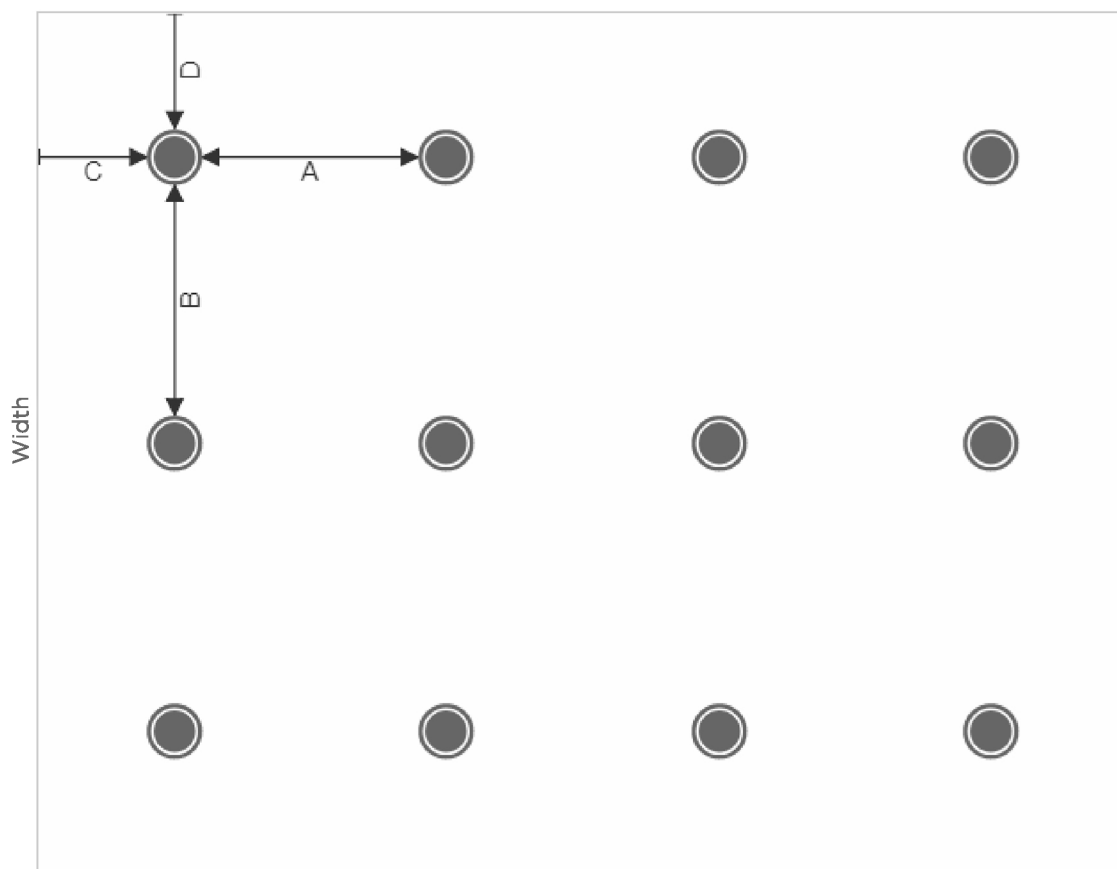

43054

**FreeSpace DS 16F**Quantity: **12**      Minimum TAP: **2W**

Entry-level, full-range, flush-mount loudspeaker designed for background music and speech reproduction in a wide range of installed applications. Wide, even 140° conical pattern and frequency range down to 80 Hz.

For indoor applications only.

**Dimensions**

95 ft x 75 ft x 12 ft

**Loudspeaker Spacing**

23.8 ft (A) &amp; 25 ft (B)

**Loudspeaker Offset**

11.9 ft (C) &amp; 12.5 ft (D)