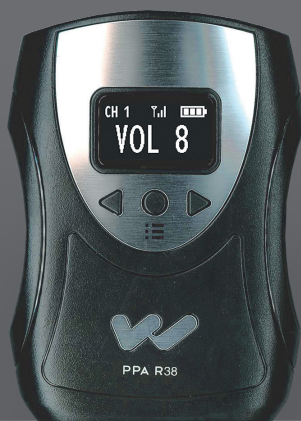

RECEIVERS

WaveCAST Receiver

WF R1

This new, industry first Wi-Fi receiver is designed for use with the Williams Sound WaveCAST Wi-Fi assistive listening system. It can be provided for use to end users who prefer not to install the WaveCAST listening app on their personal devices. Easy to use, it offers a digital display and touch-screen channel selection with access to four available channels of Wi-Fi transmitted audio. It is shipped with the WaveCAST listening app already installed. This is the same app that's available in the Google Play store and, so, can be updated at anytime.

FM Multi-channel Receiver

R38

This multi-channel FM receiver features a high-resolution OLED screen, offering a quick view of receiver status and immediate entry to all user settings. On-screen channel selection with easy access to 17 pre-set, wide-band frequencies (72-76 MHz). Compatible with all Williams Sound 72-76 MHz wide-band transmitters, including the new FM+. Can be purchased with optional, rechargeable batteries and chargers.