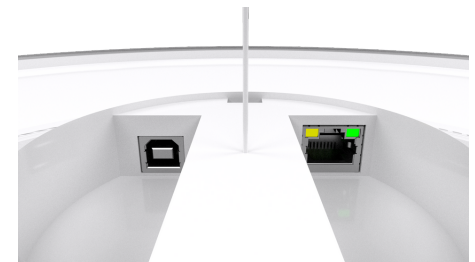

CEILING

Spec Sheet

Size & Weight

Suspension cable length: 120 in. (304.8 cm)

Ceiling microphone dimensions:

Diameter: 21.5 in. (54.6 cm)

Height at edge: 0.5 in. (1.8 cm)

Height at center: 1.75 in (4.4 cm)

Weight: 9lbs. (4.1 kg)

Ceiling tile dimensions:

Length: 23.5 in. (59.7 cm)

Width: 23.5 in (59.7cm)

Height: 1.25 in. (3.2 cm)

Weight: 7.5 lbs. (3.4 kg)

What's in the Box?

USB Type A to USB Type B Cable: 12 ft. (3.7 m)

CAT 6 Ethernet Cable: 15 ft. (4.6 m)

Chandelier Suspension Kit

Square Ceiling Mount

Gripple Kit

Networking & Ports

Ethernet (supports PoE+)

USB Type B

Additional Features

Dual mounting options: Low profile-mounted with ceiling tile included or suspended in chandelier mode

3 adjustable beam options: Wide, Medium, or Narrow

LED lights highlight device functions

100 Microphone Array