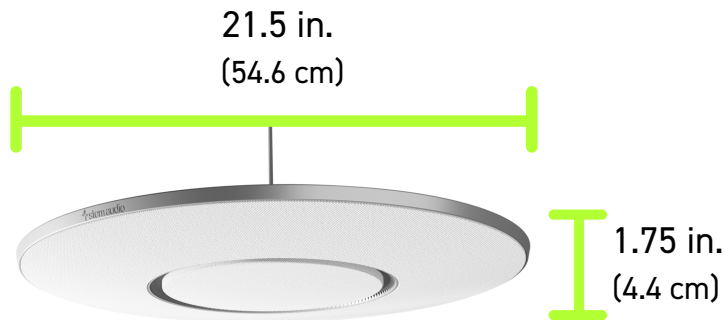

CEILING

Spec Sheet

Size & Weight

Suspension cable length: 120 in. (304.8 cm)

Ceiling microphone dimensions:

Diameter: 21.5 in. (54.6 cm)

Height at edge: 0.5 in. (1.8 cm)

Height at center: 1.75 in (4.4 cm)

Weight: 9lbs. (4.1 kg)

Ceiling tile dimensions:

Length: 23.5 in. (59.7 cm)

Width: 23.5 in (59.7cm)

Height: 1.25 in. (3.2 cm)

Weight: 7.5 lbs. (3.4 kg)

What's in the Box?

USB Type A to USB Type B Cable: 12 ft. (3.7 m)

CAT 6 Ethernet Cable: 15 ft. (4.6 m)

Chandelier Suspension Kit

Square Ceiling Mount

Gripple Kit

Networking & Ports

Ethernet (supports PoE+)

USB Type B

Additional Features

Dual mounting options: Low profile-mounted with ceiling tile included or suspended in chandelier mode

3 adjustable beam options: Wide, Medium, or Narrow

LED lights highlight device functions

100 Microphone Array