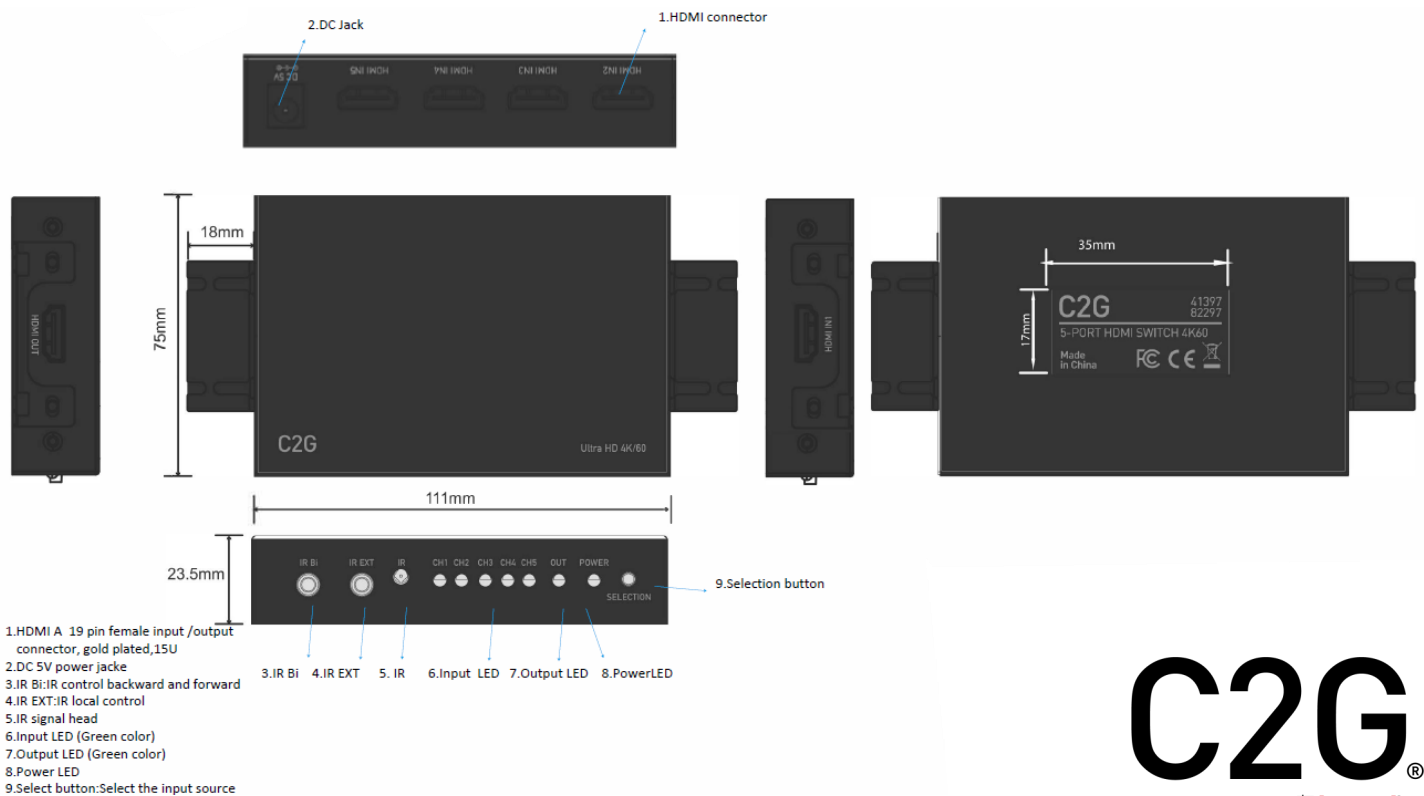

### FEATURES

- Five inputs and one output
- Supports resolutions up 4K (3840 x 2160 at 60hz, 4:4:4)
- HDMI 2.0 standard
- HDCP 2.2 compliant
- Supports 3D and EDID management
- Remote control
- IR extension input
- 5V, 1.2A power supply

## SPECIFICATIONS: 5-Port HDMI® Switch - 4K 60Hz

### ELECTRICAL SPECIFICATIONS:

- Output Video: HDMI 2.0
- Power consumption: < 5W
- Power Supply: 5V DC
- Input HDMI signal: 1.2V p-p
- Input DDC signal: 5V p-p (TTL)
- Video Format Support: Up to 4Kx2K (3840 x 2160)
- Bandwidth: 18Gbps

### PHYSICAL SPECIFICATIONS:

- Operating Temperature: -5 to +35°C
- Operating Temperature: 5 to 90% RH (no condensation)
- Switch Dimensions (HxWxL): 23.5 x 75 x 111mm
- DC Cord: 22AWG, 300V, L=1500+/-100MM
- DC Plug Dimensions: 5.0 x 2.1 x 10mm
- DC Adapter Block Dimensions: 56.5 x 40.96 x 29mm
- With interchangeable plug (US type or UK type)