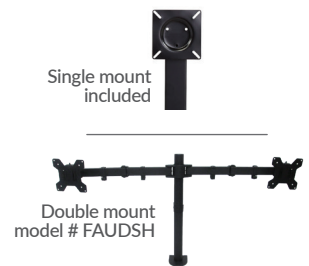

# Sit+Stand Teacher's Desk

Paper Basket  
made of strong  
ABS plastic for  
all your paper  
storage needs

Built with a strong  
powder coated  
steel frame

Units roll on  
four 2½" two-  
tone double  
wheel hooded  
casters

Attractive grey  
nebula desk top  
accented with black  
edge banding

Pneumatic  
adjusting  
system

**Adjusts from  
27.75" to 44.5"**

## ✓ Adjustable

Working in a comfortable position is simple and easy with our pneumatic lift.

### Product Specs

Top Shelf Dimensions	32.25"L x 22"D
Right Slide-Out Shelf Dimensions	10.75"L x 11.5"D
Keyboard Shelf Dimensions	23.75"L x 10"D
Height Adjustable	Low 27.75" / High 44.5"
Leg Dimensions	26.75"L x 21.25"D
Computer Mount Height	13.75"
Product Weight	57 lbs.