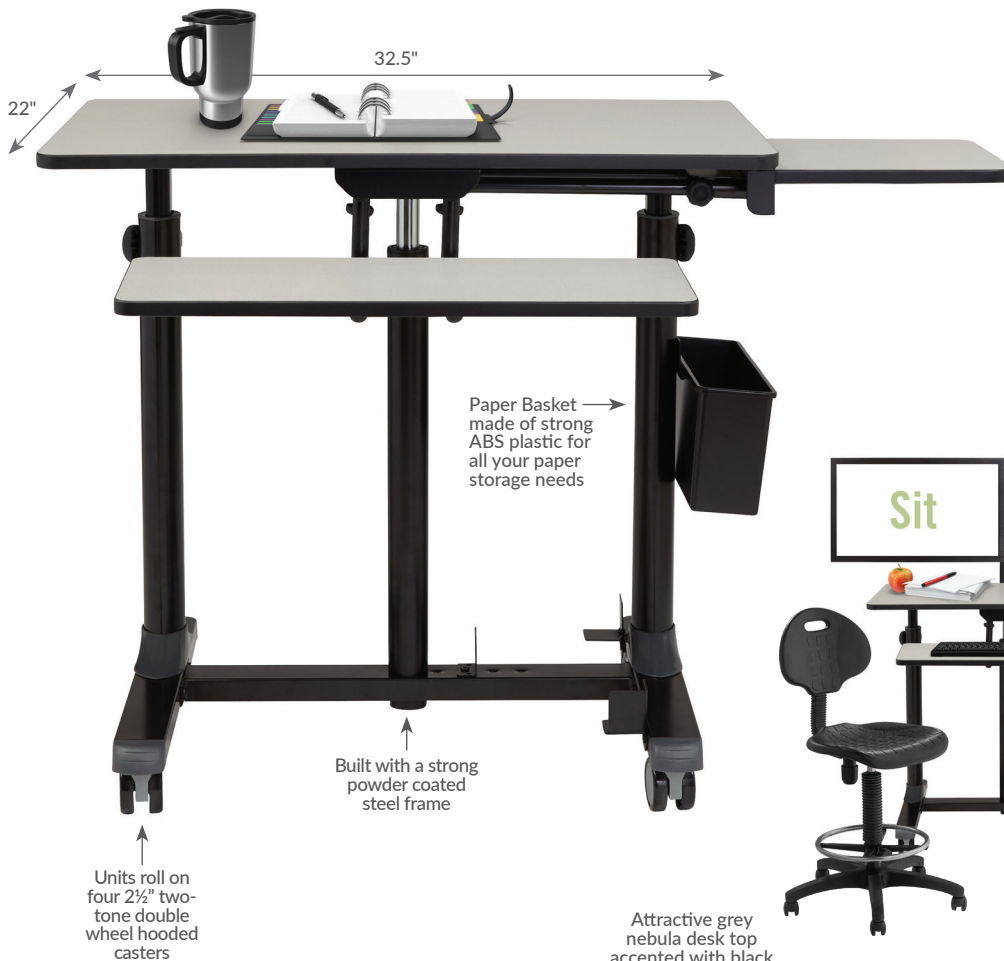

# Sit+Stand Teacher's Desk

Paper Basket  
made of strong  
ABS plastic for  
all your paper  
storage needs

Built with a strong  
powder coated  
steel frame

Units roll on  
four 2½" two-  
tone double  
wheel hooded  
casters

Attractive grey  
nebula desk top  
accented with black  
edge banding

Pneumatic  
adjusting  
system

**Adjusts from  
27.75" to 44.5"**

## ✓ Health & Work Conscious

A sit/stand desk allows for better blood flow and increased positive posture.

### Product Specs

Top Shelf Dimensions	32.25"L x 22"D
Right Slide-Out Shelf Dimensions	10.75"L x 11.5"D
Keyboard Shelf Dimensions	23.75"L x 10"D
Height Adjustable	Low 27.75" / High 44.5"
Leg Dimensions	26.75"L x 21.25"D
Computer Mount Height	13.75"
Product Weight	57 lbs.