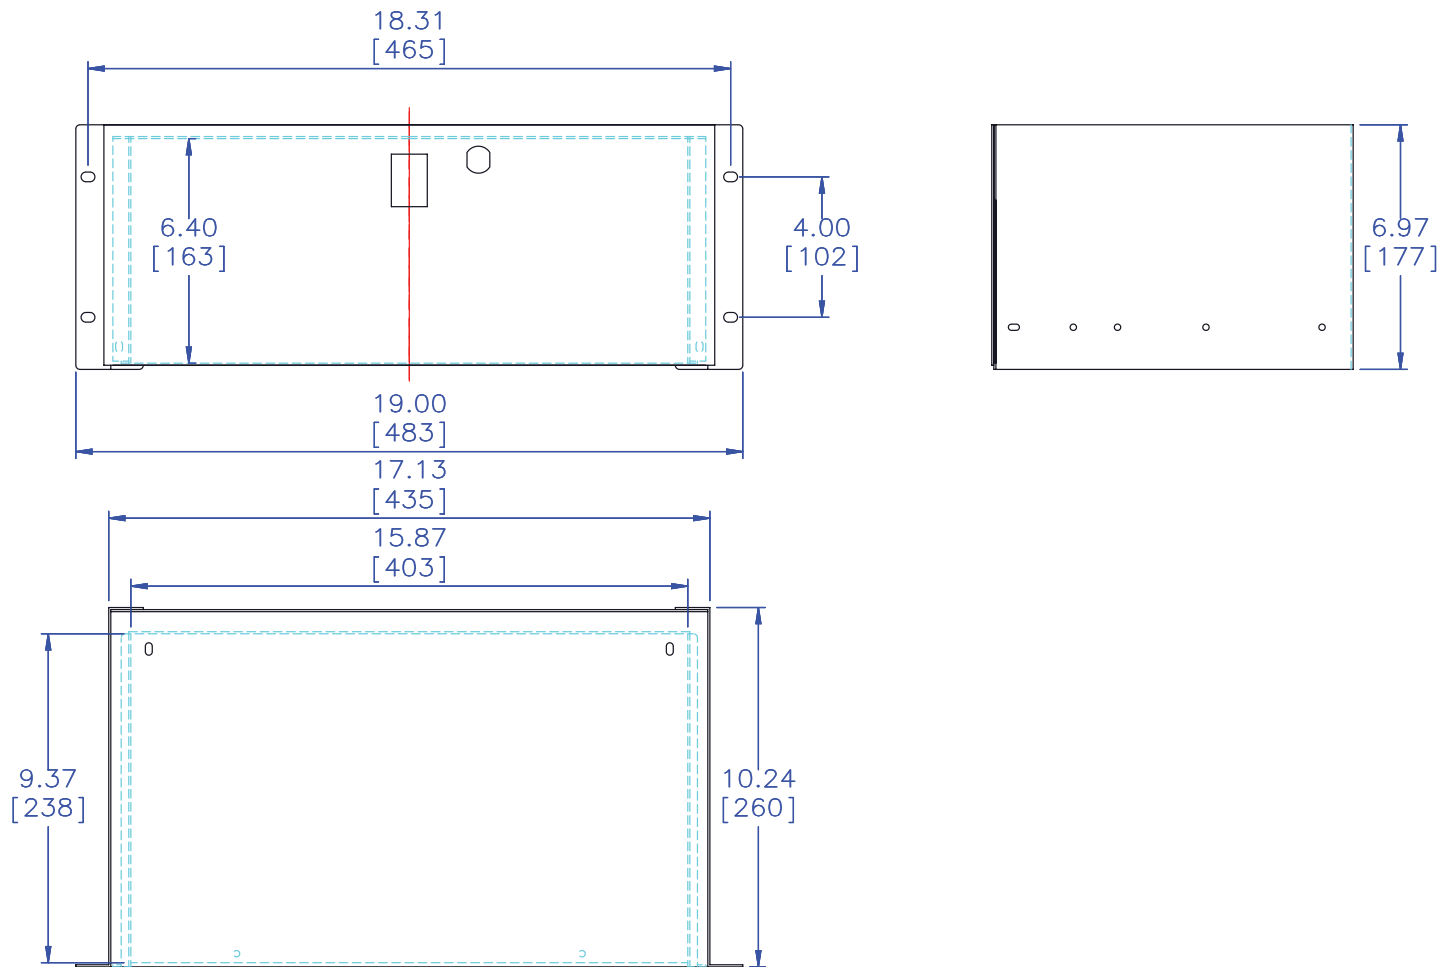

TBD

GRW-DRWSH4

Product Overview

Model	UPC	Description	Color
GRW-DRWSH4	TBD	Shallow 4U Drawer, 10" Deep	Black

Shipping Dimensions

Length (inches)	Width (inches)	Height (inches)	Weight (pounds)
23.82	16.34	5.39	TBD

Product Dimensions

Call Customer Service For Order Information

1-813-221-4191

Visit Us Today Online @ www.gatorrackworks.com

Rev. 1 - 1/21/2015