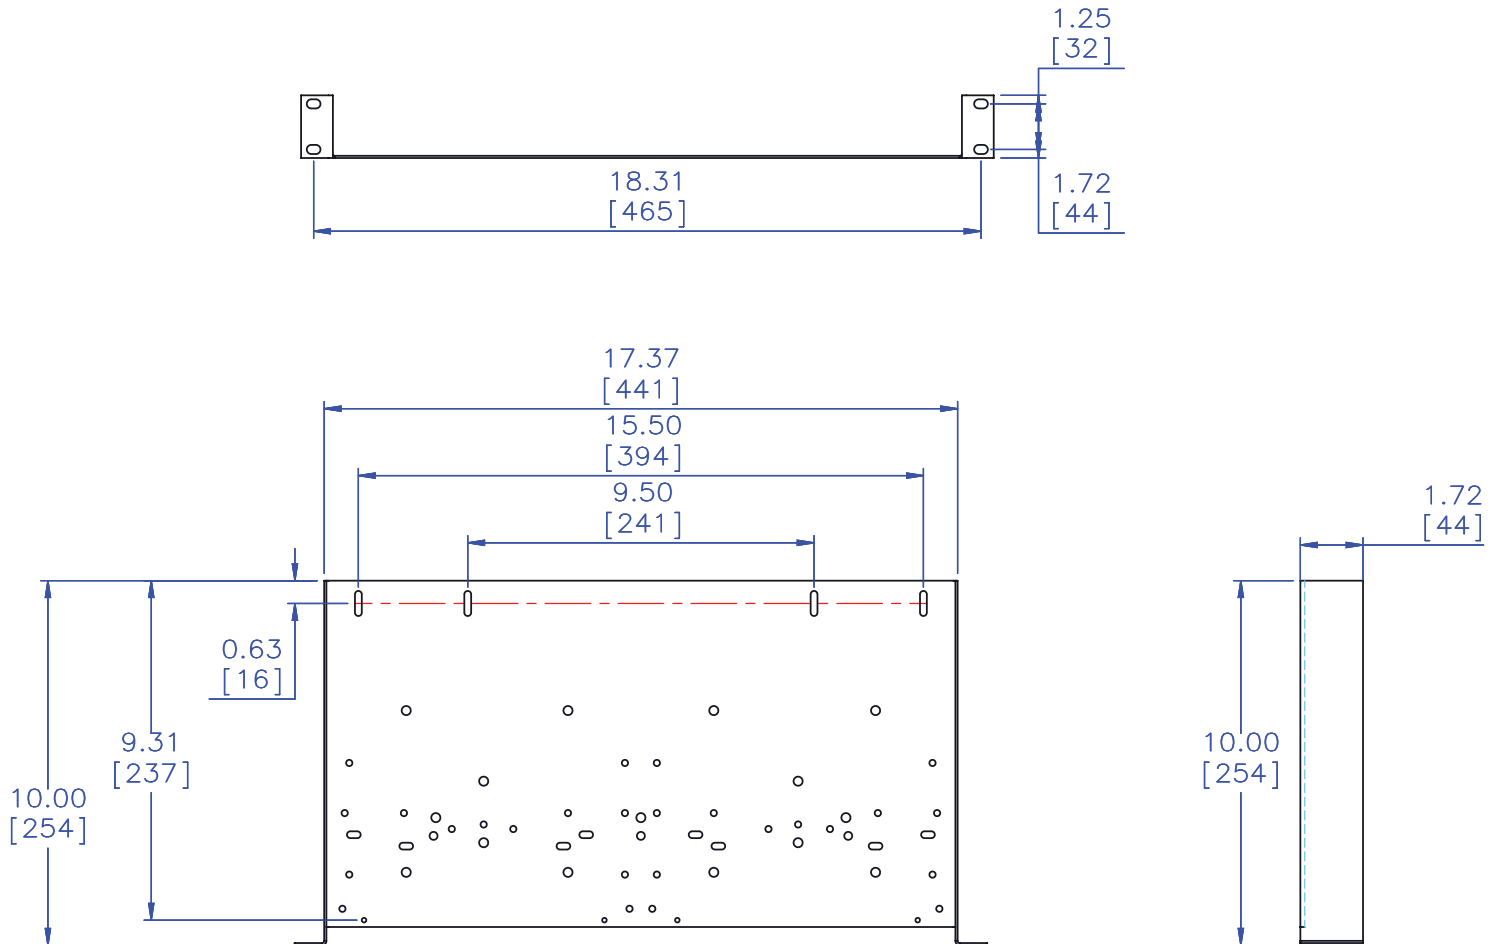

716408537580

GRW-SHELF1UNI

Product Overview

Model	UPC	Description	Color
GRW-SHELF1UNI	716408537580	Universal Shelf; 1U	Black

Shipping Dimensions

Length (inches)	Width (inches)	Height (inches)	Weight (pounds)
23.82	16.61	9.45	6.87

Product Dimensions

Call Customer Service For Order Information

1-813-221-4191

Visit Us Today Online @ www.gatorrackworks.com

Rev. 1 - 1/21/2015