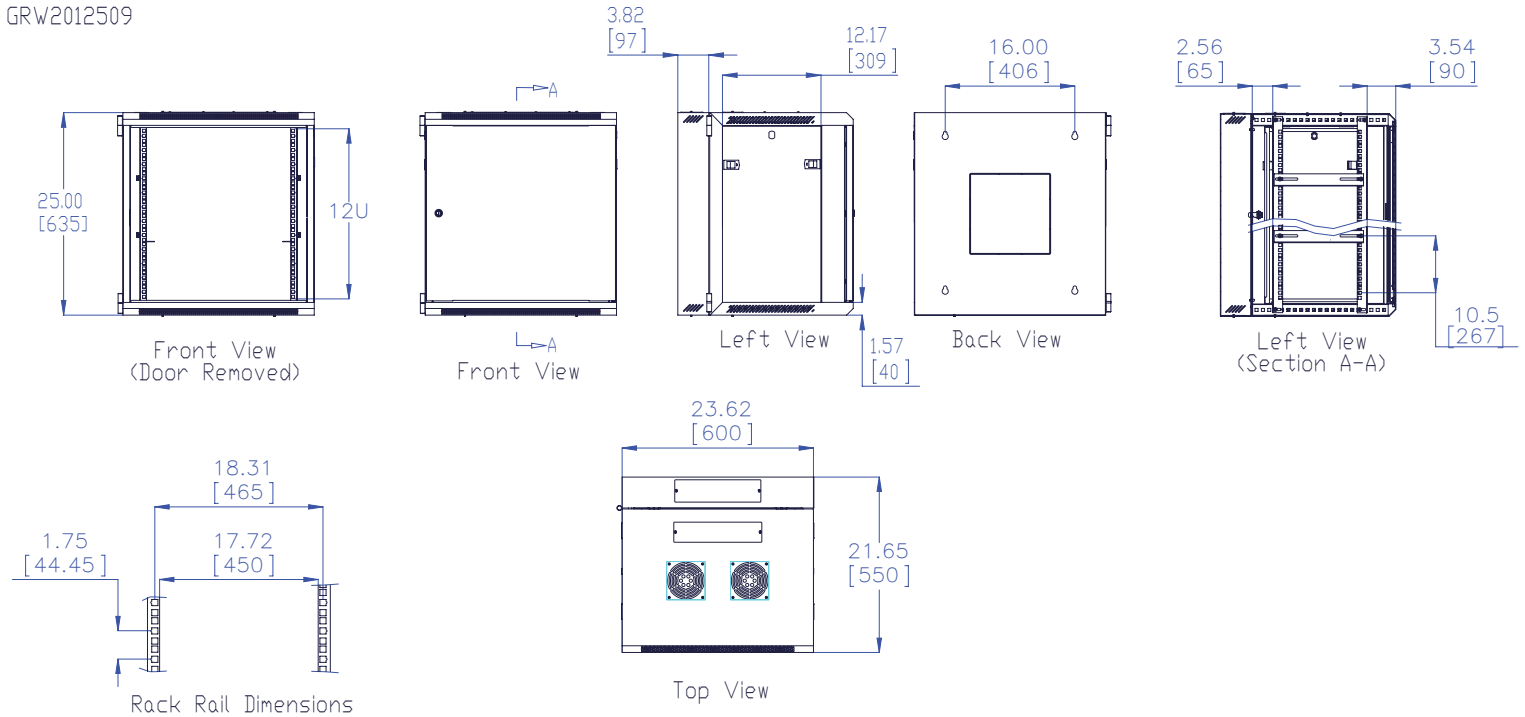

716408537818

GRW-2012509

Product Overview

Model	UPC	Description	Color
GRW-2012509	716408537818	12U hinged wall rack w/ glass door 21" deep	Black

Product Dimensions

GRW2012509

Call Customer Service For Order Information