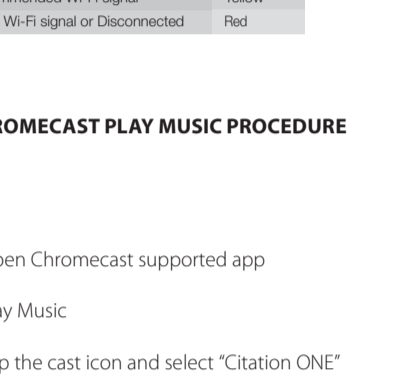

3 GET STARTED

Plug in the power