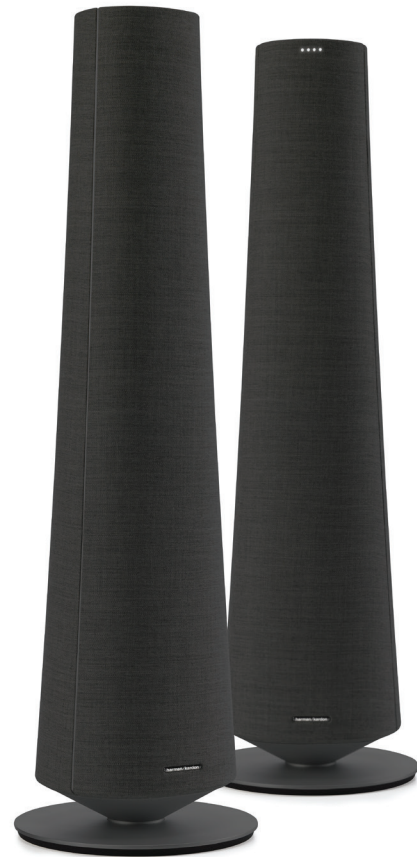

DESIGN
AWARD
2018

reddot award 2018
winner interface design

Google Assistant

Beautiful Sound That Speaks To You

The Harman Kardon Citation Towers are premium Hi-Fi smart speakers with the audiophile in mind. Citation Towers provide the best 2-channel stereo listening experience with crisp highs and deep bass. Easy to use with its full-color LCD touch screen, Citation Towers blend innovation in home audio with attention to detail in design, allowing for sophisticated looks and authentic concert-quality sound. Music lovers will love access to over 300 music services and high-definition streaming through Chromecast built-in. The Google Assistant brings convenient voice control to your Citation Tower for hands-free help around the home. Get answers, play music, organize your day, control your smart home, enjoy your entertainment and more, just with your voice!