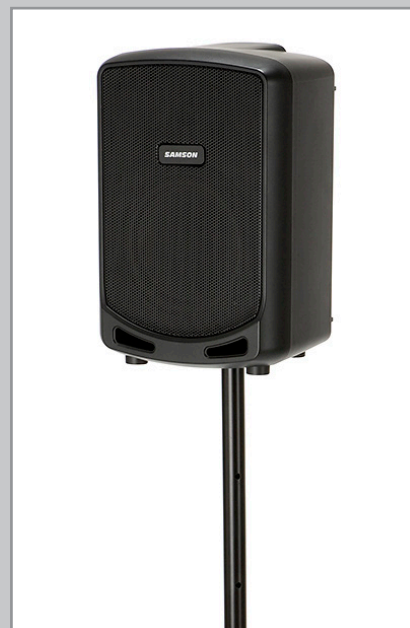

LS40

Speaker Stand

Samson's LS40 Speaker Stand raises your music to where audiences can enjoy it to the fullest. Ideal for use with Samson Expedition Rechargeable Portable PAs (Escape, Express, XP106, XP106w), this lightweight, telescoping tripod speaker stand features a roadworthy, steel-constructed design with a sleek black finish. With a standard 1 3/8" pole adapter, the LS40 fits virtually any PA speaker. Adjustable up to 4.75' in height, this stand can handle enclosures that weigh up to 44 pounds (20kg) and has a locking latch for increased support.

FEATURES

- Lightweight, telescoping speaker stand with tripod base
- Ideal for use with Samson Expedition Rechargeable Portable PAs (Escape, Express, XP106, XP106w)
- Roadworthy, steel construction
- Sleek black finish
- Adjustable up to 4.75' in height
- Standard 1 3/8" pole adapter fits virtually any PA speaker
- 44lb (20kg) of handling capacity

Standard 1 3/8" pole adapter fits virtually any PA speaker

Locking latches for increased support

LS40

UPC	809164016397
SKU	SALS40
HEIGHT	31.5"
WIDTH	4"
DEPTH	3.75"
WEIGHT	6lb
MASTER CARTON QUANTITY: 6	

* DIMENSIONS AND WEIGHT BOXED