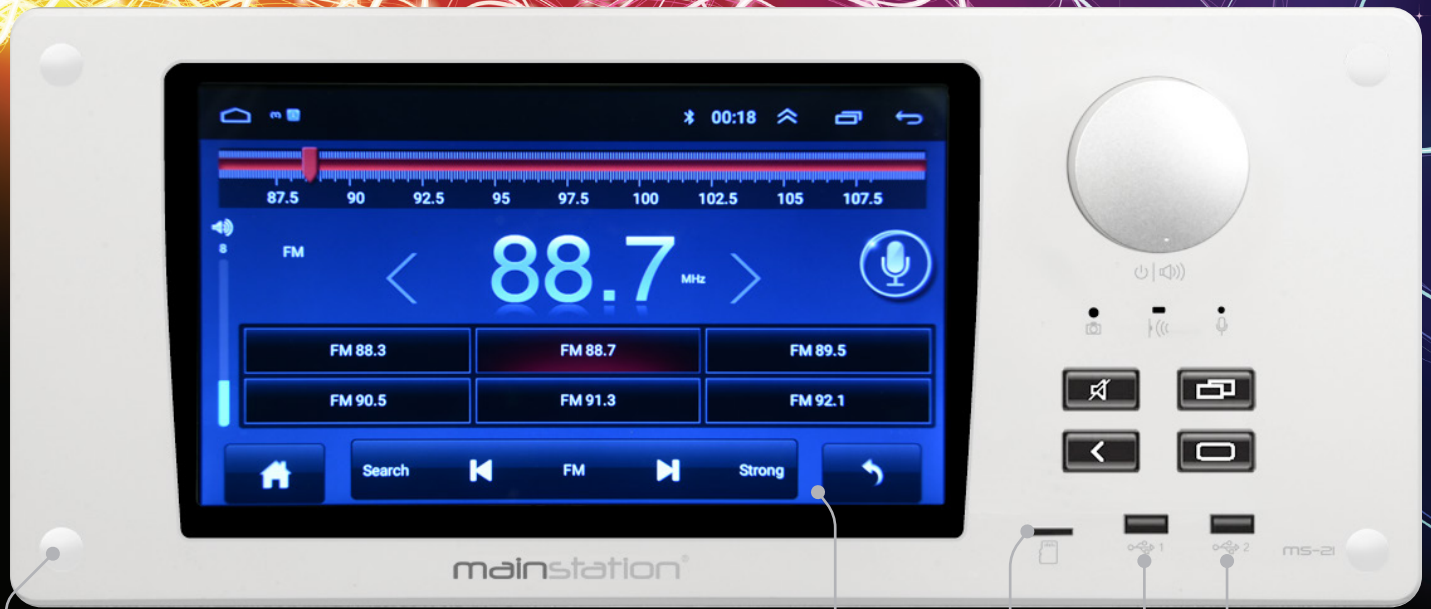

In-Wall Connected Entertainment **Plus**

Bluetooth / Wifi / AM / FM / AUX / USB / A/V

For every budget!

mainstation®

MODEL NO: **MS-21**

Bring entertainment into the walls of your home with the Mainstation internet-connected, in-wall, touch-screen receiver. Listen to everything from your local AM and FM stations, to your favorite internet music or video app. Control your lights, set your thermostat, watch videos, browse pictures, search recipes, update a shared grocery list, and so much more with your favorite Apps downloaded from the Google Play Store.

For more information call: **(775) 355-0405**
or visit: **oemsystems.com**

View Network and Doorbell Cameras
(No alert notifications)

Concealed Mounting Holes

10.1 inch Display

SD

USB

USB ⚡

In-Wall Connected Entertainment **Plus**

FEATURES

- ETL / UL Listed

- Android System

- Pre-Amp Output (RCA)

- Subwoofer Output (RCA)

- Smart Radio

- Tuner Memory Presets (30 AM & 30 FM)

- Digital Audio

- 10.1" LCD with HD Video

- Internal Storage for Audio and Video

- Stainless Steel finish

- Unit Mounts in Standard 2" x 4" Stud Walls (16" On-Center)

SPECIFICATIONS

- Power Transformer:** AC 120 V AC / 240 VAC