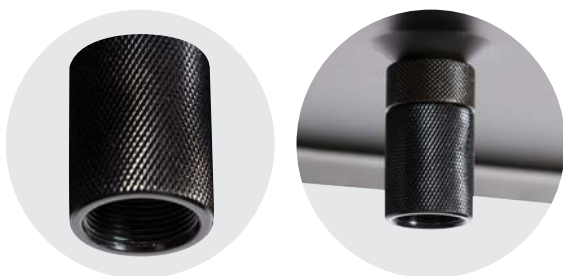

# PLATFORM FOR MIC STAND

MSA6000 | 13509

1mm Thick EVA foam pad prevents gear/equipment from slipping and also acts as a shock absorber for studio monitors.

The On-Stage UM88 Adapter (included) attaches to any mic stand with standard 5/8" - 27 threading to attach to the platform.

## FEATURES AND BENEFITS

The ideal platform for studio monitors, controllers, lights, mixers and more, the 9" square MSA6000 features non-slip rubber padding and a 15 lb. weight capacity. And with 5/8" - 27 threading, it accepts any standard mic stand as well as space-saving accessories like the On-Stage KSA7575 Universal Attachment Bar for Keyboards.

## PRODUCT SPECIFICATIONS

Dimensions	9" Square platform
Weight	2 lbs. (0.9 kg)
Weight Capacity	12 lbs.
Construction	Steel platform with 1mm thick pads on top
Color	Black powder coat finish