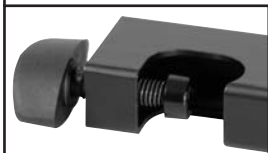

### FEATURES AND BENEFITS

Based on the elliptical enveloping clamp design first found on the u-mount series, this mic stand accessory tray is a natural adaptation of that versatile system. A single oversized thumbscrew secures the mount in seconds to any round tubing from 1/2" - 3/4", like upper shafts of microphone stands. The accessory tray is a perfect catch-all for all of your picks, capos, tuners, slides, your set list, or a drink! We've taken the design one step further and added a threaded end to the mounting bar, which allows you to mount an additional mic... perfect for miking an acoustic instrument!

A single oversized thumbscrew secures the mount in seconds to any round hardware tubing from 11-19mm. NO tools needed!

Tray and bar can be mounted together; or remove the tray when not in use.\*

Patented elliptical enveloping clamp allows for quick and secure setups and teardowns.