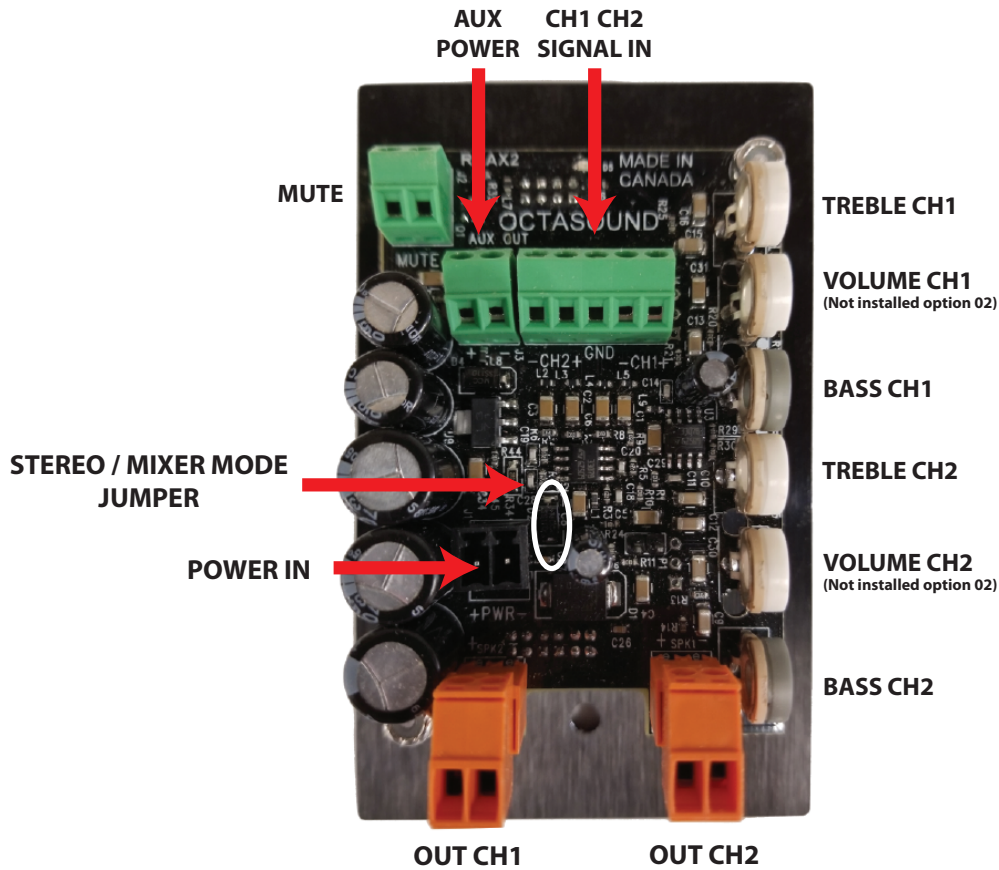

*Introducing the
all new*

RAAX2 REMOTE AUDIO AMPLIFIER

Option 1 - Rear Volume Controls
Preset Maximum Volume

Option 2 - Front Volume Controls

Actual Size 2.75" x 4.5"

Features:

- ✓ 30 Watts / Channel @ 8 Ohms 50 Watts / Channel @ 4 Ohms *
- ✓ 2 Modes of operation: stereo or mixer mode
- ✓ Large coverage area - Connect up to 4 speakers (2 per channel)
- ✓ Auxiliary power output for connecting modules RAMX2 and RABX2
- ✓ Bass and treble controls for each channel +/- 14dB
- ✓ Short circuit protection
- ✓ Balanced or unbalanced inputs
- ✓ Mute circuit - normally open
- ✓ Installs in a standard outlet or electrical switch box
- ✓ Sealed volume controls with conductive plastic. Will not corrode
- ✓ Ultra low noise, interference resistant, SMT-based design
- ✓ Highest quality components throughout
- ✓ Intuitive simple to use interface
- ✓ Power indicator LED inside
- ✓ Euro type connectors for speaker and power
- ✓ Double anodized markings will not fade or wear off
- ✓ Weather-resistant design

Power Output:	30 Watts / Channel 8 Ohms 50 Watts/ Channel 4 Ohms
Frequency Response:	20 Hz to 20 KHz
Maximum Input Level:	0.5Vrms
THD+N:	0.1% (VCC = 21 V, f = 1 kHz, PO = 25 W)
Signal to Noise:	102dB (Max output at THD+N < 1%, f = 1 kHz, Gain = 20 dB)
Crosstalk:	-100dB (VO = 1 Vrms, Gain = 20 dB, f = 1 kHz)
AUX Power:	15Vdc / 1 Amp
Input Sensitivity:	30.5db
Input Impedance:	11 kOhm
Tone Controls:	+/- 14dB Bass and Treble

PHYSICAL SPECIFICATIONS

Dimensions:	4.5"H x 2.75W x 1.4"D
Input Connector:	Terminal Block
Output Connector:	Euro Style Terminal Block - 2 x Orange
Power Connector:	Euro Style Terminal Block - 1 x Black
Aux Power:	Terminal Block
Mute Connector:	Terminal Block

REAR VIEW

SAMPLE APPLICATION: 10,000 SQ Ft. Background Music System

Entire Sound system in a SMLV-2 Surface Case
RAAX2 with RABX2 Bluetooth and Aux Inputs
Connect up to 4 speakers - 100 Watts