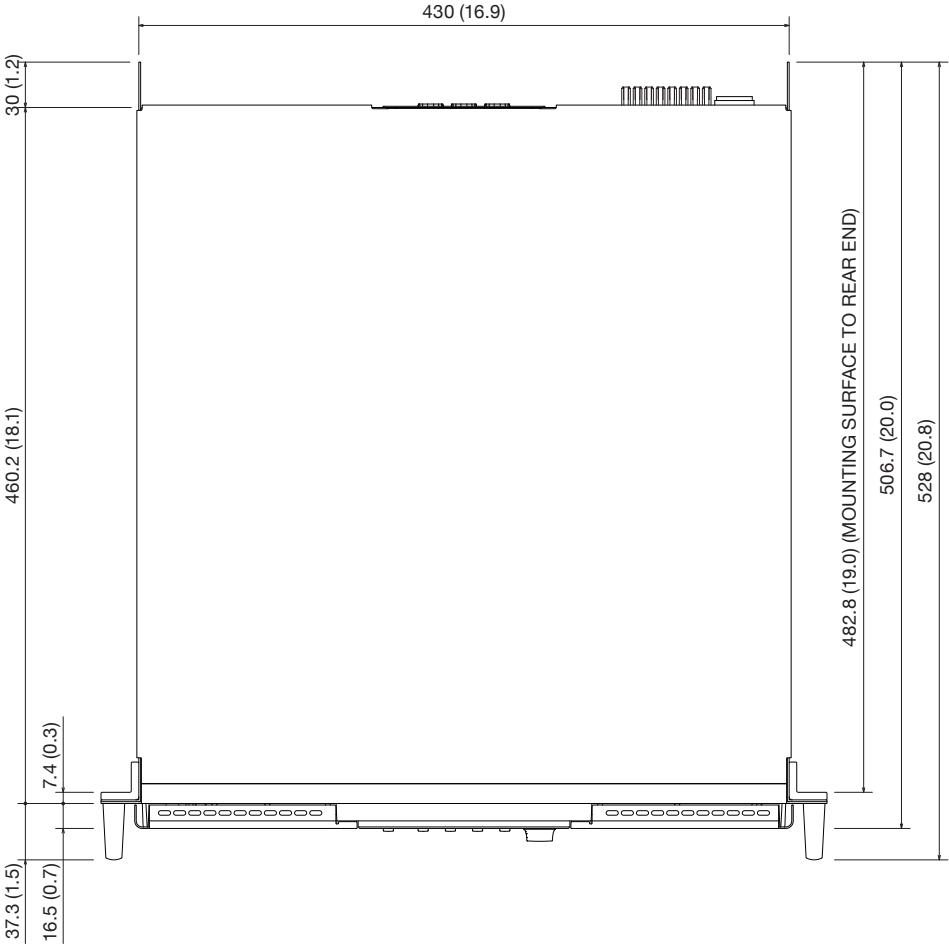

PC412-D/PC406-D

Dimensions

Unit: mm (inch)

PC412-DI/PC406-DI

Dimensions

Unit: mm (inch)