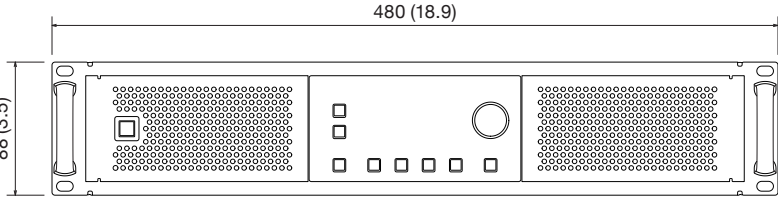

PC412-D/PC406-D

Dimensions

Unit: mm (inch)

PC412-DI/PC406-DI

Dimensions

Unit: mm (inch)