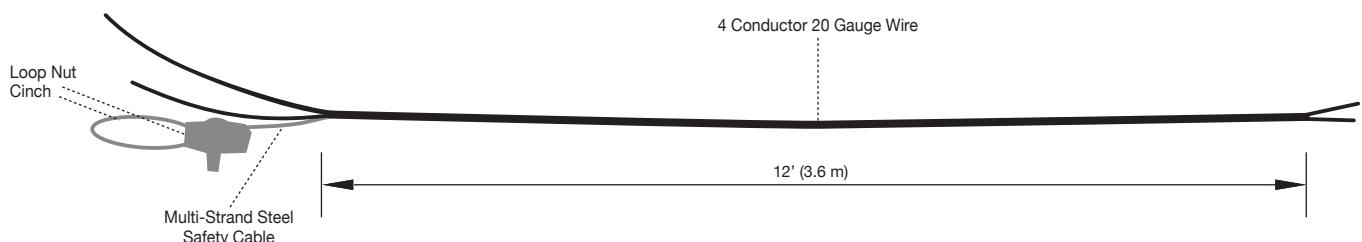

SPEAKER WIRE WITH SAFETY CABLE