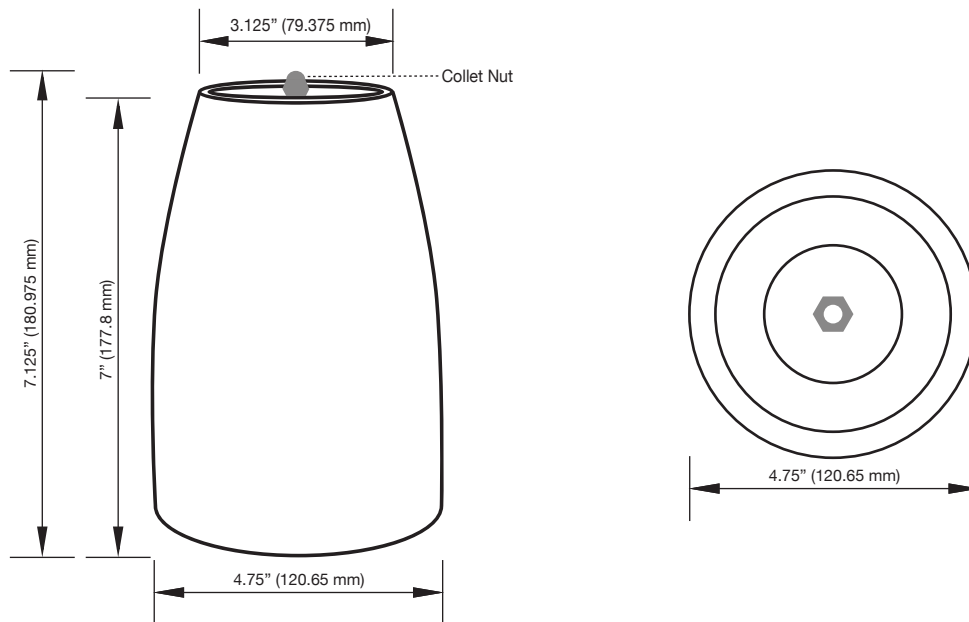

INSTALLATION

1. Unpack the C3 speaker and the pendant speaker cover and speaker cable with integrated safety cable and loop nut cinch.
2. Remove the easy-mounting ring included on the C3 speaker.
3. Unscrew the gray collet nut on the rear of the pendant speaker cover and thread the provided speaker cable through the collet nut and into the back of the pendant cover.
4. Connect the speaker wire to the back of the C3 speaker. (If daisy-chaining, connect all 4 speaker cables.)
5. Screw the C3 speaker unit into the pendant speaker cover until fully tightened.
6. Screw down the plastic collet nut on the back of the pendant speaker cover.
7. Securely attach the safety cable.

DIMENSIONS

PENDANT SPEAKER COVER