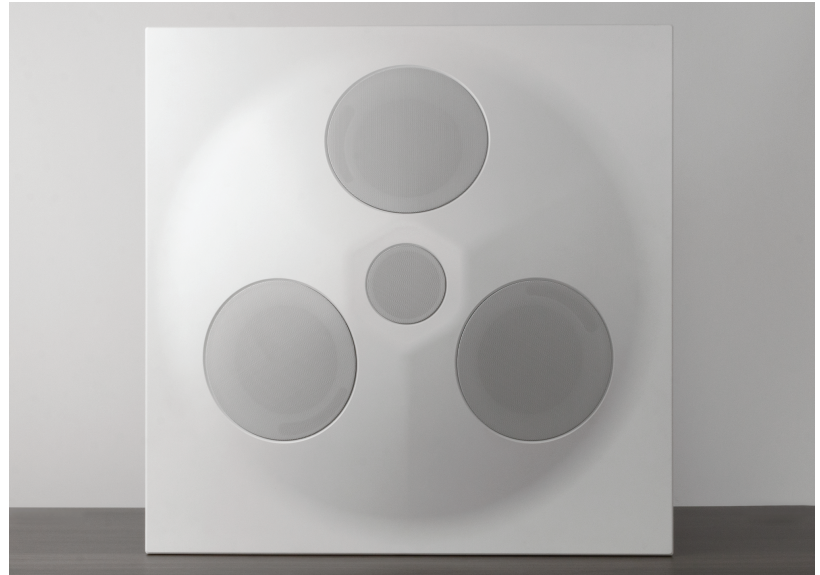

SD5

Pure Resonance Audio SD5 SuperDispersion Omnidirectional Ceiling Speaker Array

DESCRIPTION:

The Pure Resonance Audio SD5 SuperDispersion omnidirectional ceiling speaker array is built with a proprietary high-frequency tweeter that creates better audio coverage and response than most loudspeaker systems. The powerful tweeter design works in perfect harmony with an array of custom engineered drivers to reduce frequency cancellation and provide crystal clear sound. This cutting edge design offers 180 degrees of smooth, crisp audio coverage. The SD5 is impressively sleek, thin and lightweight, making it quick and easy to install securely with the included 3-point mounting eye bolts and braided steel wire. Providing unrivaled speech reproduction and voice intelligibility, the SD5 is perfect for classrooms, conference rooms, lecture halls, auditoriums, control rooms, churches, and office sound systems.

FEATURES:

- Omnidirectional coverage pattern provides 360° x 180° of consistent frequency response
- Powerful proprietary tweeter design with a lower crossover point improves vocal performance
- Wave guided housing directs sound where it needs to go
- Ported enclosure is acoustically optimized and tuned with bass-reflex for turbulence reduction
- Low profile metal back-box comes with built-in safety suspension points
- Thumbwheel selectable 8-ohm nominal and 70-volt inputs are compatible with any commercial or stereo amplifier
- Takes just minutes to install, simply remove one ceiling tile and drop the SD5 into any standard drop-ceiling grid
- Safety carabiner kit includes braided steel cables and infinitely adjustable SpeedClamp™ fasteners for secure and fast easy-install