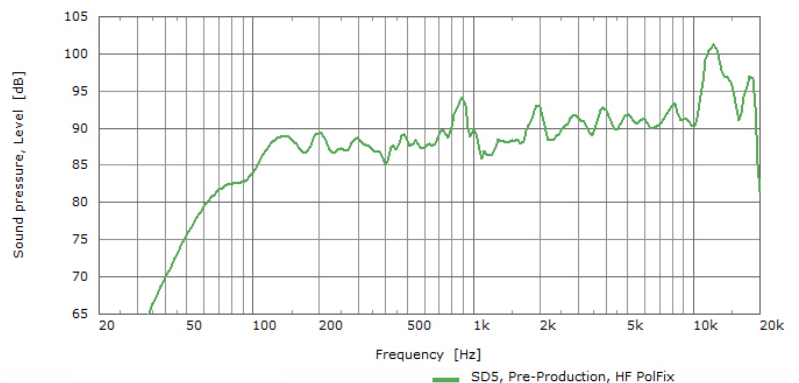

PURE RESONANCE AUDIO®

(866) 676-7804

sales@pureresonanceaudio.com

www.PureResonanceAudio.com