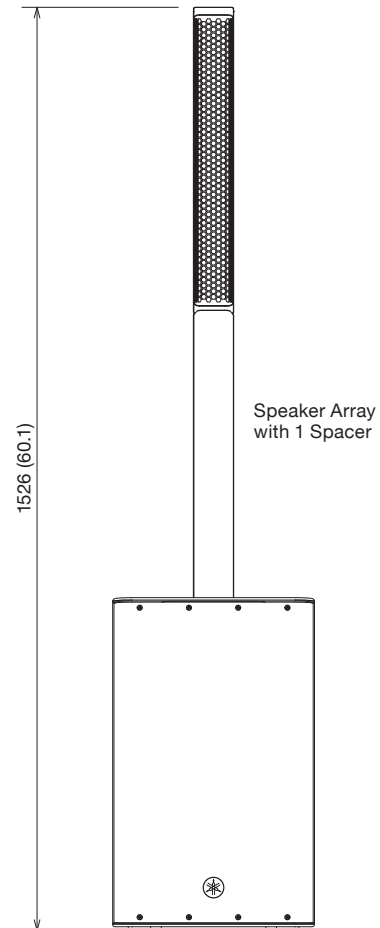

STAGEPAS 1K

Dimensions

System

Unit: mm (inch)