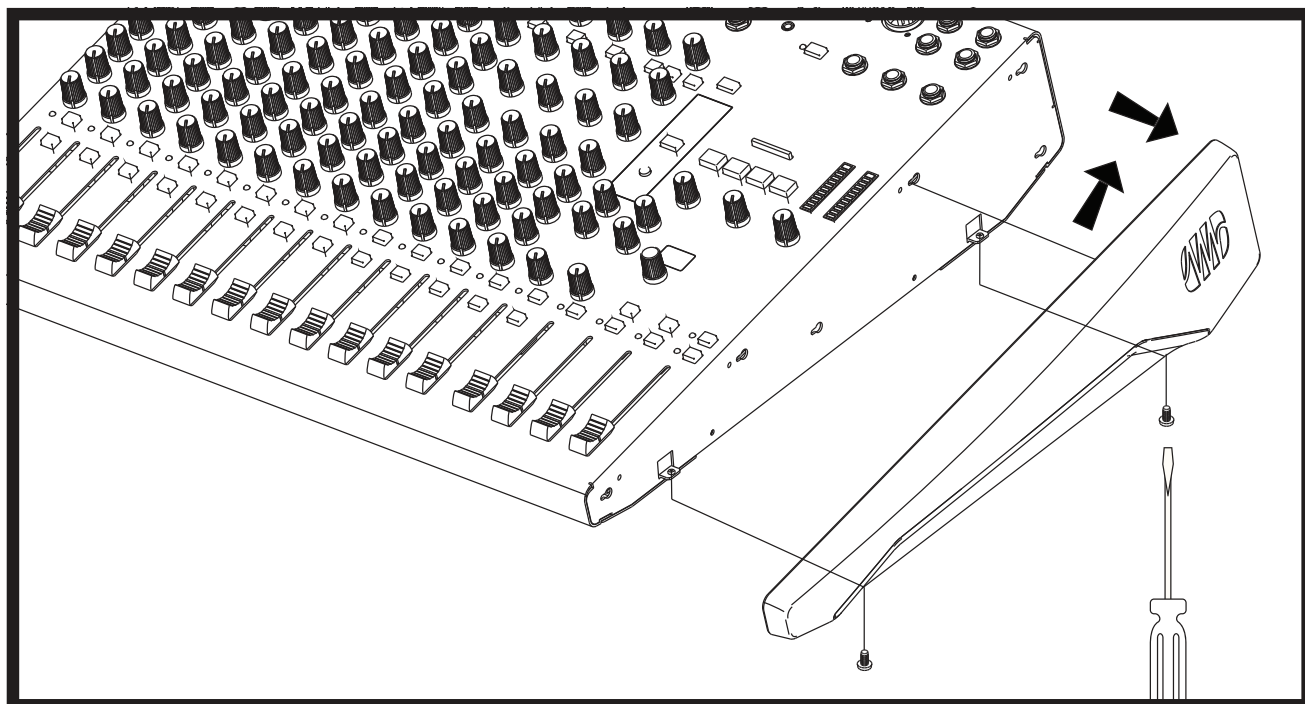

StudioLive® AR Rack Adapter

Rack Ear Installation Guide

18011 Grand Bay Ct. • Baton Rouge,
Louisiana 70809 USA • 1-225-216-7887
www.presonus.com

© 2017 PreSonus Audio Electronics, Inc. All Rights Reserved. PreSonus and StudioLive are trademarks or registered trademark of PreSonus Audio Electronics, Inc.. All specifications subject to change without notice.