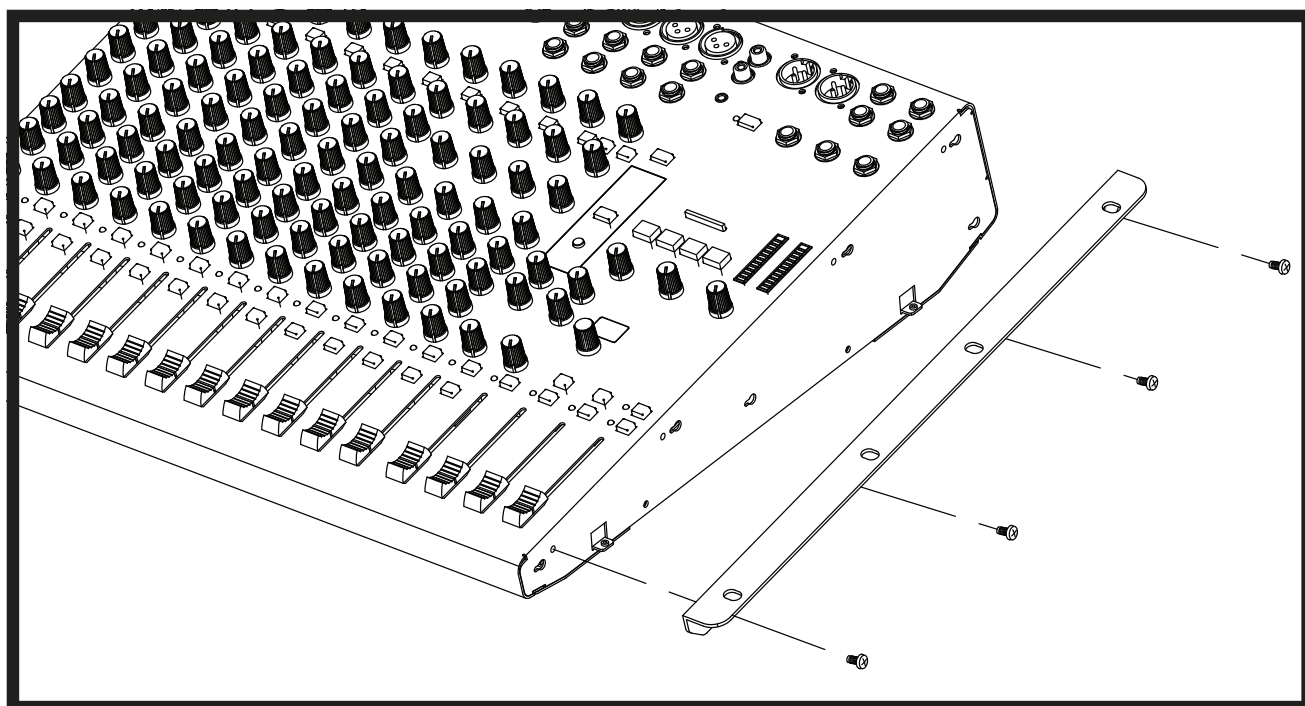

StudioLive® AR Rack Adapter

Rack Ear Installation Guide

18011 Grand Bay Ct. • Baton Rouge,
Louisiana 70809 USA • 1-225-216-7887
www.presonus.com

© 2017 PreSonus Audio Electronics, Inc. All Rights Reserved. PreSonus and StudioLive are trademarks or registered trademark of PreSonus Audio Electronics, Inc.. All specifications subject to change without notice.