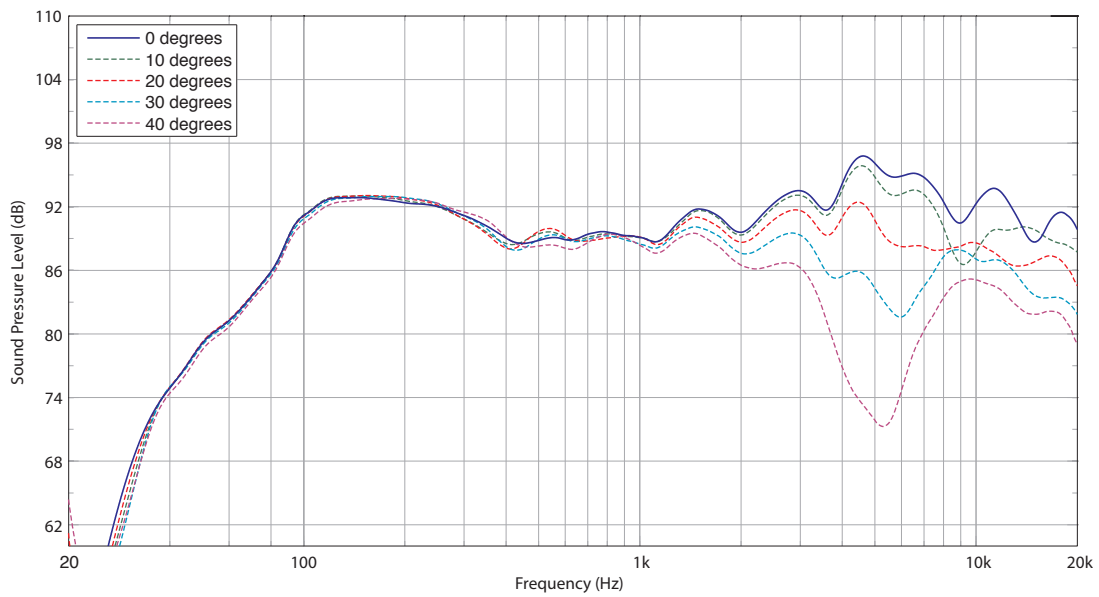

Install

CVS 6 (EN 54)

6" Coaxial In-Ceiling Loudspeaker for Installation Applications (EN 54 Certified)

Frequency Response Sensitivity 1 W / 1 m