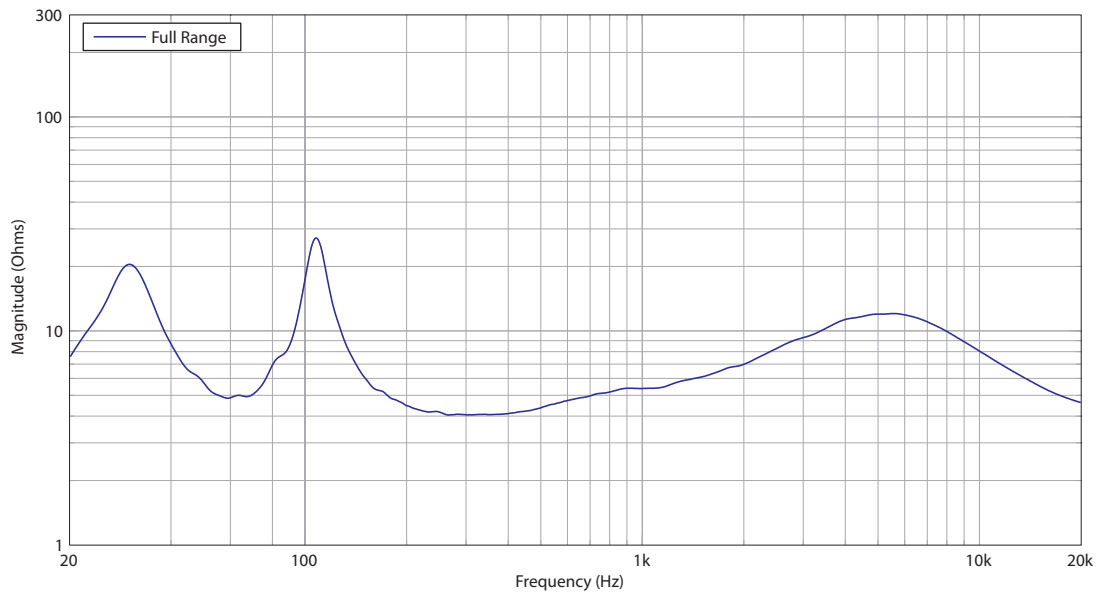

Install

CVS 6 (EN 54)

6" Coaxial In-Ceiling Loudspeaker for Installation Applications (EN 54 Certified)

Frequency Response Sensitivity 1 W / 1 m

Impedance