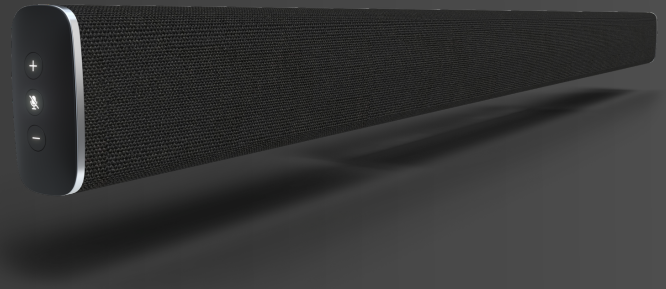

MEET STEM WALL

If you prefer to keep devices off the table, Stem Wall is exactly what you're looking for. Feel free to either mount it on any wall or utilize its legs to place Wall on a credenza. With a 15 microphone array performing real beamforming plus full range speakers and subwoofers. Need more coverage? Mix and match all Stem devices until your room's completely covered.

Features

- Designed to be mounted on the wall or on a credenza
- 15 microphone array performing real beamforming
- Alexa enabled (coming soon)
- LED lights highlight voice direction indication
- Full range speakers and subwoofers
- 20' optimal coverage
- Built in mounting capabilities for Huddly Camera
- Controls on the device include: Volume Up, Down, and Mute
- Connections on the device include: Ethernet and USB Type B
- Power over Ethernet (PoE)
- True beamforming techniques for smaller apertures enable Stem to do full beamforming
- Compatible with all video conferencing platforms
- Stem's deep learning in neural networks improve echo-canceling, de-reverb, and noise cancellation algorithms
- Dimensions: 4' X 3" X 3.75"

Mix and match all Stem devices for a customized audio solution.

Set up, control, and manage your rooms and devices on your network.

Stem solutions are compatible with your favorite conferencing platforms.