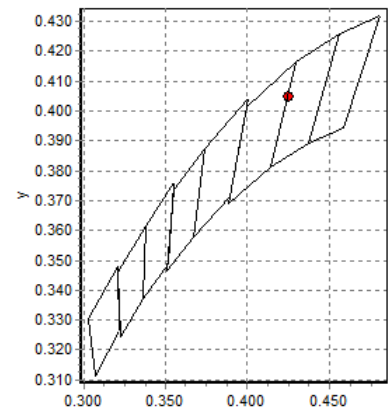

C78.377-2008