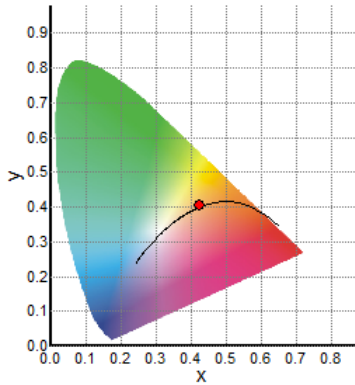

Photometry and Chromaticity

CIE_x	0.4258	Duv	0.0020
CIE_y	0.4048	λd(nm)	581.3
CIE_u'	0.2431	Purity(%)	49
CIE_v'	0.5200	FWHM(nm)	189
CCT(K)	3202	SP ratio	1.56
Illuminance(lx)	2672	PPFD(μmol/m² s)	48.8
λp(nm)	631	CRI(Ra)	98
TLCI(Qa)	97.9	GAI	59.0
GAI BB8	94	GAI BB15	98
TM-30 Rf	93	TM-30 Rg	98

CIE1931 Chromaticity Diagram

CQS-Qa	96	Re(thru R1~R15)	97
R1	99.2	R6	98.1
R2	99.4	R7	96.5
R3	99.3	R8	94.1
R4	98.1	R9	87.1
R5	98.3	R10	98.8
R11	98.0	R12	86.3
R13	99.4	R14	98.9
R15	96.4