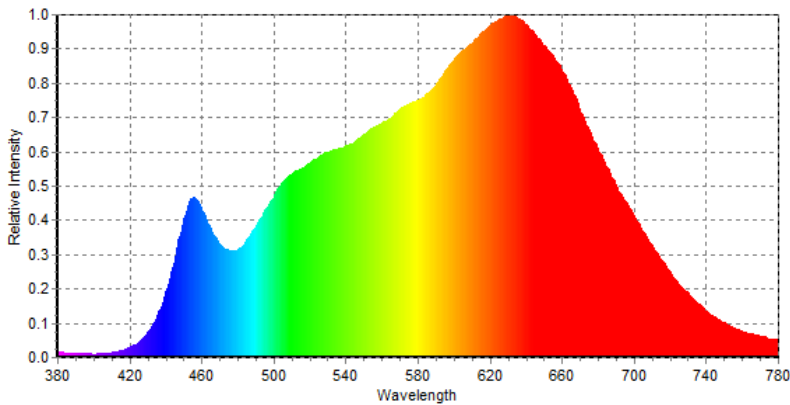

Spectral Distribution