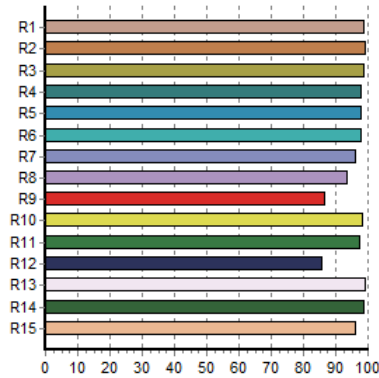

Histogram Diagram of CRI

Flicker Frequency(Hz)
Flicker Index

Flicker %