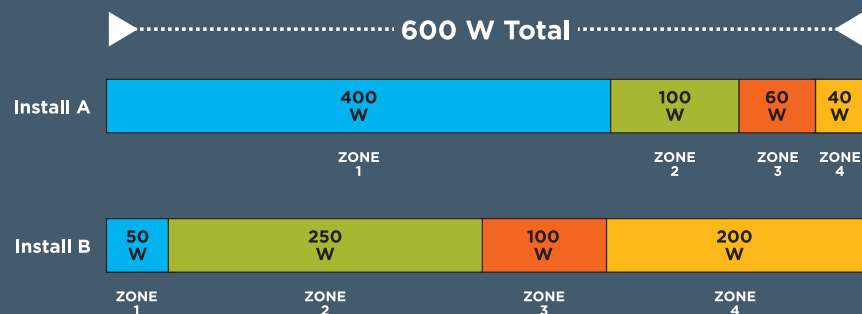

## PowerShare Technology: Define Your Power

- Patented PowerShare technology shares 600 W across all outputs
- Define your power — Any output handles up to 600 W
- Ideal for multi-zone applications with differing power needs

## Load-Independent Outputs

- Each output supports Low-Z (4–8 Ω) or Hi-Z (70/100V)
- Ideal for mixed-load applications