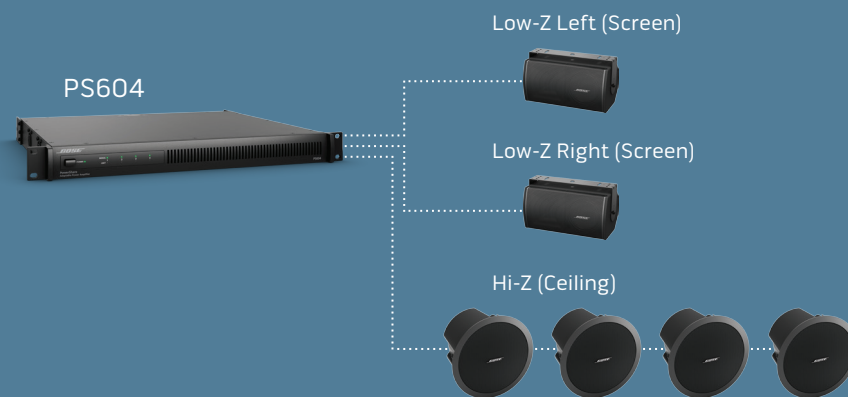

## PowerShare Technology: Define Your Power

- Patented PowerShare technology shares 600 W across all outputs
- Define your power — Any output handles up to 600 W
- Ideal for multi-zone applications with differing power needs

## Load-Independent Outputs

- Each output supports Low-Z (4–8 Ω) or Hi-Z (70/100V)
- Ideal for mixed-load applications