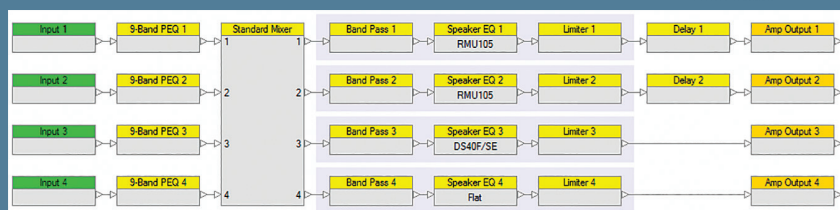

Integrated Loudspeaker Processing and PowerShare Editor Software

- PowerShare Editor software offers additional loudspeaker processing
- Rear-panel EQ dials recall ten Bose loudspeaker EQs per channel, for basic setups without a PC
- Eliminates the need for an external signal processor in many applications