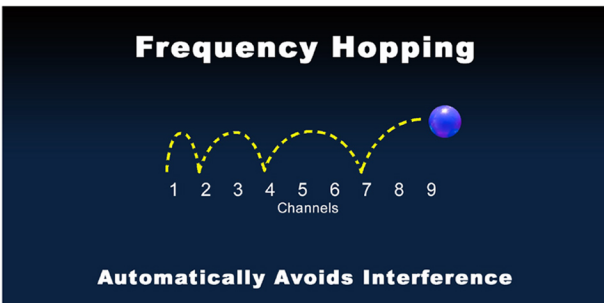

2.4GHz
FREQUENCY

NO BASE
STATION

DOUBLE &
SINGLE HEADSETS

TRUE WIRELESS SELF-CONTAINED FULL DUPLEX COMMUNICATION

Ultralite PRO16 all-in-one wireless link **up to 16 users in full duplex without a base station**. Lightning-fast microprocessor provides **two channels** of simultaneous talk hands-free communication, allowing separate groups to speak privately. **Connect your entire crew in full duplex conference with the touch of a button.**

SPECIALTY RF TECHNOLOGY PROVIDES INTERFERENCE FREE TALK

Engineered with a technology known as **Active Frequency Hopping**, the Pro16 monitor the surrounding environment and automatically switch channels to avoid interference. Operating range **over ½ mile line of sight**.