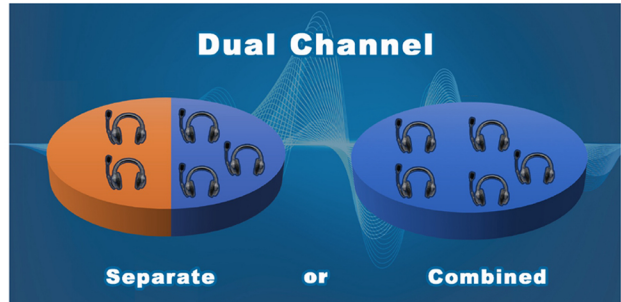

2.4GHz
FREQUENCY

NO BASE
STATION

DOUBLE &
SINGLE HEADSETS

TRUE WIRELESS SELF-CONTAINED FULL DUPLEX COMMUNICATION

Ultralite PRO16 all-in-one wireless link **up to 16 users in full duplex without a base station**. Lightning-fast microprocessor provides **two channels** of simultaneous talk hands-free communication, allowing separate groups to speak privately. **Connect your entire crew in full duplex conference with the touch of a button.**

SPECIALTY RF TECHNOLOGY PROVIDES INTERFERENCE FREE TALK

Engineered with a technology known as **Active Frequency Hopping**, the Pro16 monitor the surrounding environment and automatically switch channels to avoid interference. Operating range **over ½ mile line of sight**.

ENGINEERED TO PROVIDE CLEAR AUDIO & ALL-DAY COMFORT

Eartec's **noise cancelling** auto mute microphone silences the signal when the boom is set UP. The Mic assembly features internal metal construction and stainless attachment hardware. The **new deluxe ear pad** is extra wide, soft and weather resistant. Large capacity Lithium Polymer batteries provide **a run time of up to 10 hours**.