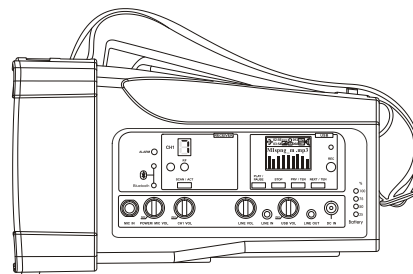

MA-100SG 5.8 GHz Single-Channel Personal Wireless PA

Key Features

- One 5.8 GHz true diversity receiver modules with 10 auto-scannable frequencies. One-touch Scan & Sync (ACT) button for fast and easy channel setup.
- 50W Class-D amplifier to power a 5" full-range driver.
- Built-in high-efficiency active antennas prevent accidental antenna breakage and ensure improved reception distance and stable signal quality.
- The mixed output of wired mic, wireless mic and USB.
- 3.5 mm line input accepts external iPod, MP3/CD/DVD player or laptop.
- Built-in Bluetooth to connect mobile devices for music streaming.
- Built-in one-button fade-in alarm siren for warning.
- ID code setting to prevent the interference from the same operating channel and increase compatible channels at the same venue.
- External AC switching power supply for fast battery charge. Built-in high capacity lithium battery provides the amplifier complete operation without AC power.
- 4-hour full charge for 10-hour stand-by time.
- A 4-level battery indicator for monitoring the battery level and charging state.

Transmitters & Microphones

ACT-58H	Handheld Transmitter
ACT-58HC	Rechargeable Handheld Transmitter
ACT-58T	Bodypack Transmitter
ACT-58TC	Rechargeable Bodypack Transmitter
MM-107	Supercardioid Dynamic Microphone

Accessories

MB-10	Lithium-ion Rechargeable Battery (14.8 V / 2.6 AH)
SC-10	Storage and Carry Bag
MS-30	Tripod Microphone Stand

Technical Specifications

Power Output	Class D, 50 Watts (max.)
Loudspeaker	5" Full-Range
Receivers	1, ISM
Audio Inputs	Mic In \varnothing 6.3 mm \times 1, Line In \varnothing 3.5 mm \times 1
Audio Output	Line Out \varnothing 3.5 mm \times 1
Audio Player	USB Player & Recorder
Bluetooth Connectivity	Yes
Alarm Siren	Yes
Installation	Shoulder Strap, Hand Carry, Flat Surface or Microphone Stand
Power Supply	AC 14.8V/ 2.6A Rechargeable Battery (MB-10)
Dimensions	135 \times 144 \times 240 mm (W \times H \times D)
Weight (battery included)	Approx. 1.8 kg