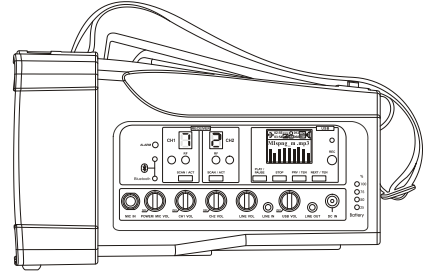

MA-100DG 5.8 GHz Dual-Channel Personal Wireless PA

Key Features

- Two 5.8 GHz true diversity receiver modules with 10 auto-scannable frequencies. One-touch Scan & Sync (ACT) button for fast and easy channel setup.
- 50W Class-D amplifier to power a 5" full-range driver.
- Built-in high-efficiency active antennas prevent accidental antenna breakage and ensure improved reception distance and stable signal quality.
- The mixed output of wired mic, wireless mic and USB.
- 3.5 mm line input accepts external iPod, MP3/CD/DVD player or laptop.
- Built-in Bluetooth to connect mobile devices for music streaming.
- Built-in one-button fade-in alarm siren for warning.
- ID code setting to prevent the interference from the same operating channel and increase compatible channels at the same venue.
- External AC switching power supply for fast battery charge. Built-in high capacity lithium battery provides the amplifier complete operation without AC power.
- 4-hour full charge for 10-hour stand-by time.
- A 4-level battery indicator for monitoring the battery level and charging state.

Transmitters & Microphones

ACT-58H	Handheld Transmitter
ACT-58HC	Rechargeable Handheld Transmitter
ACT-58T	Bodypack Transmitter
ACT-58TC	Rechargeable Bodypack Transmitter
MM-107	Supercardioid Dynamic Microphone

Accessories

MB-10	Lithium-ion Rechargeable Battery (14.8 V / 2.6 AH)
SC-10	Storage and Carry Bag
MS-30	Tripod Microphone Stand

Technical Specifications

Power Output	Class D, 50 Watts (max.)
Loudspeaker	5" Full-Range
Receivers	2, ISM
Audio Inputs	Mic In $\varnothing$ 6.3 mm $\times$ 1, Line In $\varnothing$ 3.5 mm $\times$ 1
Audio Output	Line Out $\varnothing$ 3.5 mm $\times$ 1
Audio Player	USB Player & Recorder
Bluetooth Connectivity	Yes
Alarm Siren	Yes
Installation	Shoulder Strap, Hand Carry, Flat Surface or Microphone Stand
Power Supply	AC | 14.8V/ 2.6A Rechargeable Battery (MB-10)
Dimensions	135 $\times$ 144 $\times$ 240 mm (W $\times$ H $\times$ D)
Weight (battery included)	Approx. 1.9 kg

MIPRO Electronics Co., Ltd

Headquarters: 814 Beigang Road, Chiayi, 60096, Taiwan
Tel: +886.5.238.0809 | Fax: +886.5.238.0803
www.mipro.com.tw | mipro@mipro.com.tw