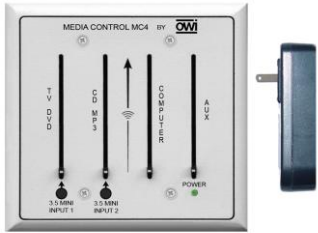

# MEDIA CONTROL MIXER

ARCHITECTS AND ENGINEERS  
SPECIFICATIONS / TECHNICAL DATA

## GENERAL SPECIFICATIONS

MODEL NUMBER:	MC4
DESCRIPTION:	Two Gang Electrical box, Four Channel Mic or Line Audio Mixer
Power	15 Volts DC
Current	170 mils
Channels	Four plus a "Wild" Input
Voltage Levels	Line (-14 to +4dBm)
	Mic (-55dBm)
Outputs	Two (2)
Output Types	Balanced, Solid State
Outputs Channels	Two (2) BAC on Euro Block / 1 ea. CAT 5 (CH 1)
Output types	Primary, Front panel controlled
	Secondary, Rear
Input types	2 ea. Front panel 3.5mm
	4 ea. Rear panel fixed wire (Euro block)
	One (1) "Wild" line, unbalanced input
Mic/Line Inputs	Channels 3 and 4, Mic or line selected on rear