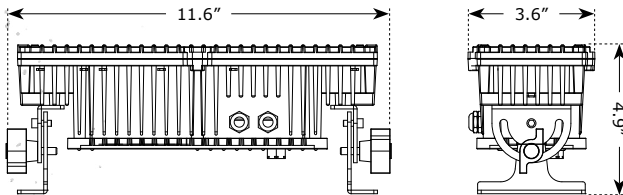

Main Features

- Exceptional color mixing via 14x 3W RGB LEDs
- Controllable via IR-1 remote (sold separately)
- Extended IP rated power and DMX connections
- 4-Button control panel with OLED display
- Multiple built-in color presets and auto programs
- Dual secure mounting brackets
- 0-100% variable electronic dimmer & strobe
- Cast aluminum convection cooled housing

Optical

14x 3W RGB LEDs,
100,000 hours

28° beam angle

Luminous intensity: 2,010
Lux @ 2m

Flicker-free LEDs

Weight & Dimensions

11.6 x 3.6 x 4.9 in (301 x
91 x 125 mm)

5.6 lbs (2.6 kg)

Control

USITT DMX-512

3/5 or 7 DMX channels

3-pin XLR in/out

Standalone or master/
slave

IR-1 remote (sold
separately)

Power + Current

100-240VAC, 50-60 Hz

Power consumption:
44W, .68A

Warranty

2-year limited warranty,
does not cover
malfunction caused by
damage to LEDs