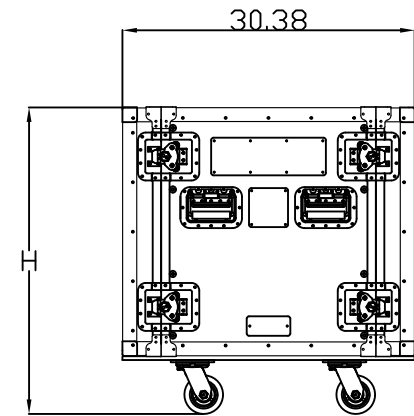

POCKET DOOR RACK
 OVERALL HEIGHTS = "H"
 8 SPACE RACK = 25.00
 10 SPACE RACK = 28.50
 12 SPACE RACK = 32.00
 14 SPACE RACK = 35.50
 16 SPACE RACK = 39.00
 18 SPACE RACK = 42.50
 20 SPACE RACK = 46.00

Pocket Rack Class	
1121/0517	
R&D	

STANDARD RACK
 OVERALL HEIGHTS = "H"
 8 SPACE RACK = 21.50
 10 SPACE RACK = 25.00
 12 SPACE RACK = 28.50
 14 SPACE RACK = 32.00
 16 SPACE RACK = 35.50
 18 SPACE RACK = 39.00
 20 SPACE RACK = 42.50

Rack Class	
4542/017	
R&D	