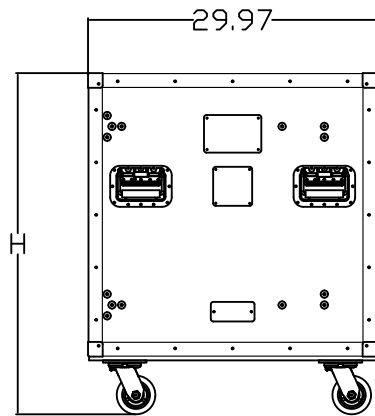

POCKET DOOR RACK
 OVERALL HEIGHTS = "H"
 8 SPACE RACK = 25.00
 10 SPACE RACK = 28.50
 12 SPACE RACK = 32.00
 14 SPACE RACK = 35.50
 16 SPACE RACK = 39.00
 18 SPACE RACK = 42.50
 20 SPACE RACK = 46.00

Pocket Rack Class	
1121/0517	
R&D	

STANDARD RACK
 OVERALL HEIGHTS = "H"
 8 SPACE RACK = 21.50
 10 SPACE RACK = 25.00
 12 SPACE RACK = 28.50
 14 SPACE RACK = 32.00
 16 SPACE RACK = 35.50
 18 SPACE RACK = 39.00
 20 SPACE RACK = 42.50

Rack Class	
4542/017	
R&D	