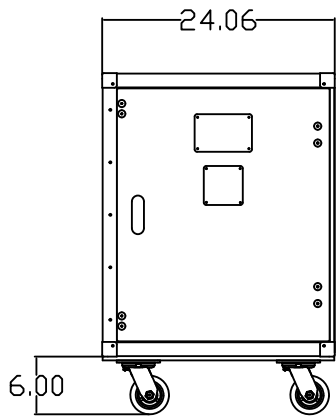

POCKET DOOR RACK
 OVERALL HEIGHTS = "H"
 8 SPACE RACK = 25.00
 10 SPACE RACK = 28.50
 12 SPACE RACK = 32.00
 14 SPACE RACK = 35.50
 16 SPACE RACK = 39.00
 18 SPACE RACK = 42.50
 20 SPACE RACK = 46.00

Pocket Rack Class	
1121/0517	
R&D	

STANDARD RACK
 OVERALL HEIGHTS = "H"
 8 SPACE RACK = 21.50
 10 SPACE RACK = 25.00
 12 SPACE RACK = 28.50
 14 SPACE RACK = 32.00
 16 SPACE RACK = 35.50
 18 SPACE RACK = 39.00
 20 SPACE RACK = 42.50

Rack Class	
4542/017	
R&D	