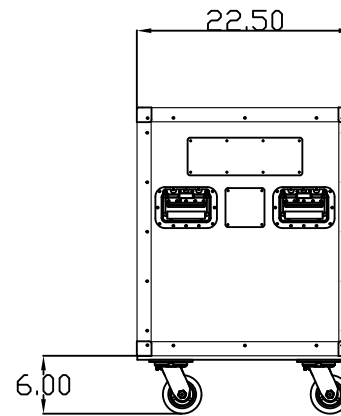

POCKET DOOR RACK
 OVERALL HEIGHTS = "H"
 8 SPACE RACK = 25.00
 10 SPACE RACK = 28.50
 12 SPACE RACK = 32.00
 14 SPACE RACK = 35.50
 16 SPACE RACK = 39.00
 18 SPACE RACK = 42.50
 20 SPACE RACK = 46.00

Pocket Rack Class	
1121/0517	
R&D	

STANDARD RACK
 OVERALL HEIGHTS = "H"
 8 SPACE RACK = 21.50
 10 SPACE RACK = 25.00
 12 SPACE RACK = 28.50
 14 SPACE RACK = 32.00
 16 SPACE RACK = 35.50
 18 SPACE RACK = 39.00
 20 SPACE RACK = 42.50

Rack Class	
4542/017	
R&D	