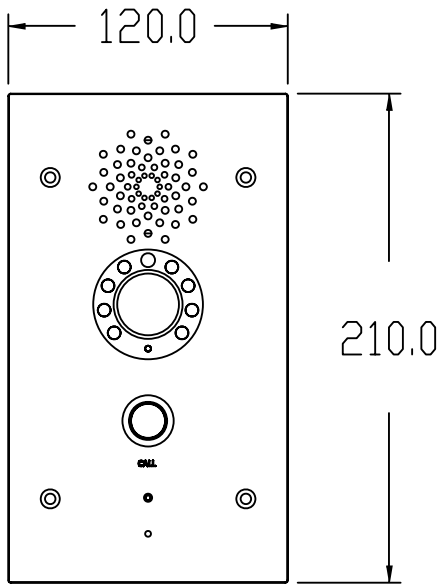

## SPECIFICATION

Phone Features	Web support multi-language Auto-answer Volume control Direct IP call without SIP proxy Auto-Provision
Network Features	2x10/100Mbps Ethernet Port Security: Password Protection, IP address filtering, SIP over TLS, HTTPS encryption, user access log Protocols support: IPv4, HTTP, HTTPS, FTP, SNMP, DNS, NTP, RTSP, RTP, TCP, UDP, ICMP, DHCP, ARP
SIP Features	SIP v1(RFC2543), SIP v2(RFC3261) Audio codecs: G.711a, G.711μ, G.722, G.729 Video codecs: H.264 MPEG-4/MJEG (E21V only) Speech Quality: 7kHz Audio Echo Cancellation Voice Activation Detection Comfort Noise Generator
Switches	1 Call button, 1 reset button (on board)
Camera	3M pixels
Resolution	up to 1080p
Microphone	1 integrated microphone, IP67
Speaker	1W, IP66
Control Input	2 input relays for alarm/ (Voltage, Current)
Control Output	2 output relays for door opener/ (Voltage, Current)
Indication	Status lamp (colors: red, green, blue)
Power Source	12V DC
Power Consumption	less than 12W
IP Grade	IP65
Installation	Flush-mounted, Fit in Clipsal 164/4 back box
Operating Temperature	-20°C ~ 55°C (-4 °F - 131° F)
Finish	Plate: Stainless steel
Dimension	210(H)x120(W)x45.6(D)mm (8.27" x 4.72" x 1.8")

■ APPEARANCE

[Front]

[Side]

[rear]

Unit: mm