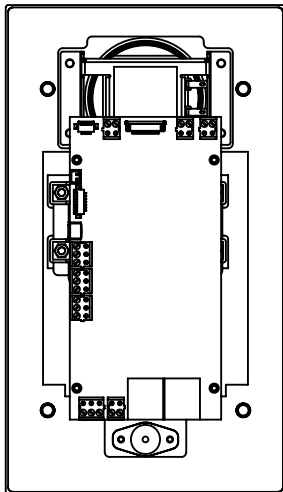

## SPECIFICATION

Phone Features	Web support multi-language Auto-answer Volume control Direct IP call without SIP proxy Auto-Provision
Network Features	2x10/100Mbps Ethernet Port Security: Password Protection, IP address filtering, SIP over TLS, HTTPS encryption, user access log Protocols support: IPv4, HTTP, HTTPS, FTP, SNMP, DNS, NTP, RTSP, RTP, TCP, UDP, ICMP, DHCP, ARP
SIP Features	SIP v1(RFC2543), SIP v2(RFC3261) Audio codecs: G.711a, G.711μ, G.722, G.729 Video codecs: H.264 MPEG-4/MJEG (E21V only) Speech Quality: 7kHz Audio Echo Cancellation Voice Activation Detection Comfort Noise Generator
Switches	1 Call button, 1 reset button (on board)
Camera	3M pixels
Resolution	up to 1080p
Microphone	1 integrated microphone, IP67
Speaker	1W, IP66
Control Input	2 input relays for alarm/ (Voltage, Current)
Control Output	2 output relays for door opener/ (Voltage, Current)
Indication	Status lamp (colors: red, green, blue)
Power Source	12V DC
Power Consumption	less than 12W
IP Grade	IP65
Installation	Flush-mounted, Fit in Clipsal 164/4 back box
Operating Temperature	-20°C ~ 55°C (-4 °F - 131° F)
Finish	Plate: Stainless steel
Dimension	210(H)x120(W)x45.6(D)mm (8.27" x 4.72" x 1.8")

■ APPEARANCE

[Front]

[Side]

[rear]

Unit: mm