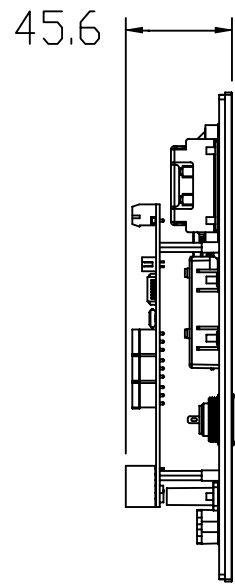

## SPECIFICATION

Phone Features	Web support multi-language Auto-answer Volume control Direct IP call without SIP proxy Auto-Provision
Network Features	2x10/100Mbps Ethernet Port Security: Password Protection, IP address filtering, SIP over TLS, HTTPS encryption, user access log Protocols support: IPv4, HTTP, HTTPS, FTP, SNMP, DNS, NTP, RTSP, RTP, TCP, UDP, ICMP, DHCP, ARP
SIP Features	SIP v1(RFC2543), SIP v2(RFC3261) Audio codecs: G.711a, G.711μ, G.722, G.729 Video codecs: H.264 MPEG-4/MJEG (E21V only) Speech Quality: 7kHz Audio Echo Cancellation Voice Activation Detection Comfort Noise Generator
Switches	1 Call button, 1 reset button (on board)
Camera	3M pixels
Resolution	up to 1080p
Microphone	1 integrated microphone, IP67
Speaker	1W, IP66
Control Input	2 input relays for alarm/ (Voltage, Current)
Control Output	2 output relays for door opener/ (Voltage, Current)
Indication	Status lamp (colors: red, green, blue)
Power Source	12V DC
Power Consumption	less than 12W
IP Grade	IP65
Installation	Flush-mounted, Fit in Clipsal 164/4 back box
Operating Temperature	-20°C ~ 55°C (-4 °F - 131° F)
Finish	Plate: Stainless steel
Dimension	210(H)x120(W)x45.6(D)mm (8.27" x 4.72" x 1.8")

■ APPEARANCE

[Front]

[Side]

[rear]

Unit: mm