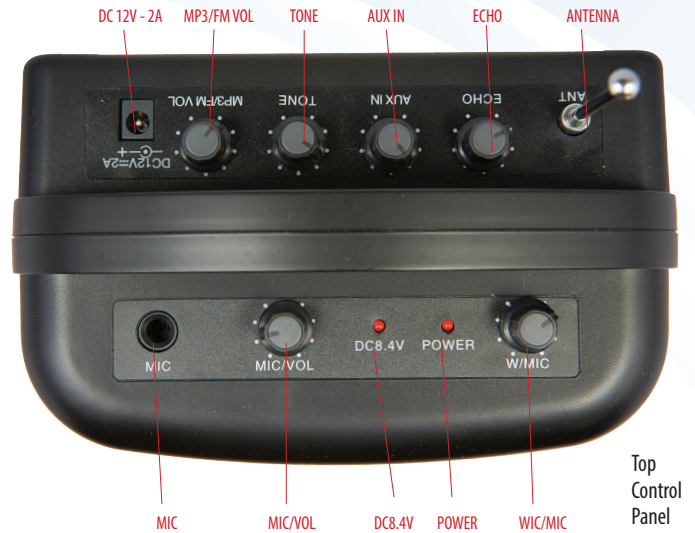

SWB245 Power Pod PA Media Package

UPGRADE TO OUR **NEW SW245** FOR MORE **POWER** AND ADDED **FEATURES!**

Amplifier	50 Watt
Wireless Range	100 feet
Audience Size	300 people, rooms up to 5,000 feet
Weight	5.5 lbs
Additional Unique Features	• Media Player with USB / SD inputs with recording capabilities • Bluetooth Plug-in Receiver • AC Power Cord (120 volt) • FM radio • Remote control • Includes 3 microphones (wireless handheld, headset & lapel) • Includes wall charger with USB connection and 3.5mm charging cable