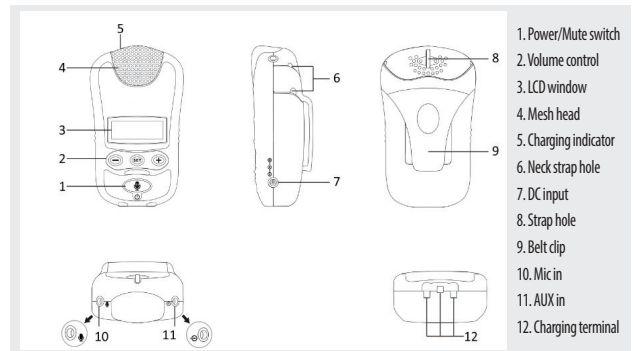

Pendant/Bodypack specs:

Handle contains storage for handheld wireless microphone