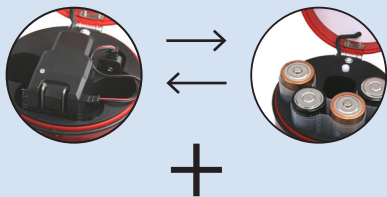

The AmpliVox POWER GUARANTEE

Interchangeable Power Source

Power up with the **Rechargeable Li-ion Battery Pack** for two times more operating time. OR use standard batteries. It's your choice!