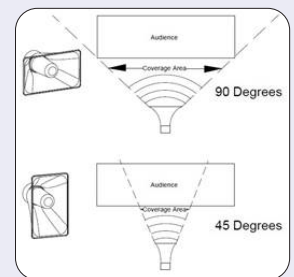

- Our powerful 50W amp allows you to reach up to 3,000 people (5,000 with companion speaker), up to a half mile away
- Heavy-duty construction for use indoors or outdoors
- Exceptional speech intelligibility
- Produces consistent tonal balance with less volume drop-off over longer distances
- Built-in carry handle and detachable shoulder strap
- Built-in USB charger for charging smartphones and tablets

**REACH UP TO
3,000 PEOPLE, OR 5,000
WITH THE COMPANION
SPEAKER!**

GREAT FOR
SPORTS & RECREATION
MARCHING BANDS
PUBLIC SAFETY
YOUTH SPORTS