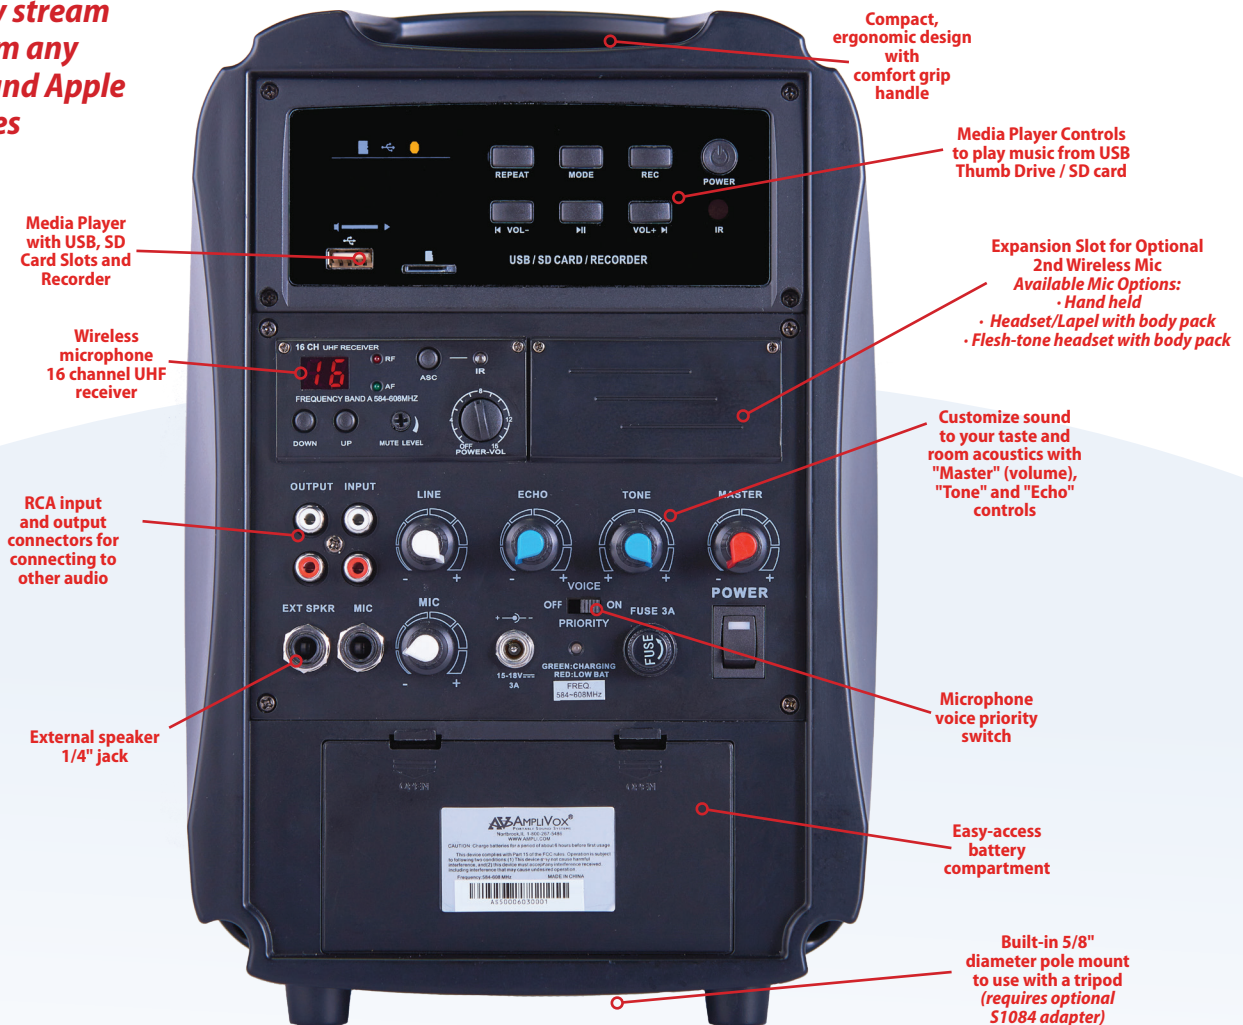

Wireless Portable Media Player PA System

All-in-one PA System

- **BIG SOUND IN A SMALL PACKAGE** 36 watt amp and full range 6 inch speaker project crystal clear sound for up to 500 people, in rooms up to 2,500 sq. ft.
- **THE ULTIMATE MULTI-TASKER** The SW725 handles all your voice, music and AV presentation needs.
- **CONNECTION AND CONTROL** A full complement of input/output jacks and controls assures you can connect with and control microphones, external speakers and media players.
- **WIRELESS AND WORRY-FREE** 16 channel wireless receiver and wireless handheld mic (included) mean freedom to roam up to 300 ft.

Wirelessly stream audio from any Android and Apple iOS devices

SW725 Rechargeable Wireless Portable PA System

- 36 watt dynamic amplifier - SPL output max 118 db
- 6" full range speaker (4 ohms)
- Audiences up to 500 & rooms to 2,500 sq. ft.
- Built-in media player allows you to play/record music and audio via USB or SD slots
- 1/4" mic input
- RCA input and output connectors for connecting to other audio devices
- Built-in UHF selectable 16 channel wireless receiver & wireless handheld mic with 300 ft range. Option to add a second wireless mic (not included)
- Professional cardioid wired handheld microphone included
- Simple to operate controls with voice priority switch (mutes music when speaking)
- "Master" (volume), "Tone" and "Echo" controls help you customize your sound
- Rechargeable battery runs for up to 4 hours on a single charge or runs from AC power cord—battery charges even while in use
- Lightweight, compact design, place on any flat surface, or use with tripod, with built-in 5/8" diameter pole mount
- Includes protective cover with expandable pockets for accessory storage