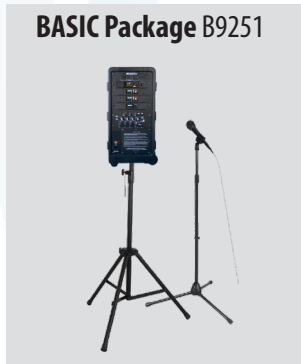

Specifications:

Sound Coverage:	Audience size: up to 10,000 people
Room size:	up to 25,000 square feet
UHF Wireless Frequency:	514-544 MHz
Frequency Response:	20Hz-20KHz
Receiver Module:	UHF PLL - 96 user selectable channels Optional second receiver/mic
Rated Power Output:	250-watt RMS
Max Output:	127 dB
Power Supply:	110-220 Auto sensing, 50/60 Hz
Phantom Power Input:	Powers Electret condenser mics
Wireless Range:	Up to 300 feet
Equalization (tone):	Separate bass and treble
Line Output:	Buffered, 600 ohm, 1/4in. -phone (pre-fader)
Unbalanced Input:	Neutrik XLR / ¼" Hybrid female
Balanced Input:	Neutrik XLR / ¼" Hybrid female
Rechargeable Battery:	(2) 12 volt rechargeable, 7.2 AH, User accessible and replaceable
Charging Time:	Full charge 10 hours
Operating Time:	Averages 6-10 hours (depending on volume)
Enclosure Material:	Plastic & steel (P.P. Fiber)
Weight:	35 lbs.
Dimensions:	23"H x 11.5W x 11.5"D
Warranty:	6 year limited warranty

— Digital Audio Travel Partner PA System Packages —

CUSTOMIZED OPTIONS

for Expansion Slots (Factory Installed)

Built-In additional UHF Wireless Receiver with:

S9202-96 Lapel/Headset Mic	$321.00*
S9203-96 Handheld Mic.....	$321.00*
S9204-96 Flesh Tone Mic.....	$458.00*
S9170 CD Player	$412.00

* (Made / Assembled) in USA using components from US and TAA compliant countries

Model #	Digital Audio Travel Partner Wireless PA	Shp Wt.	Price
SW925-96	STANDARD UNIT Includes: 1 UHF 96-channel internal wireless receiver with choice of wireless mic; built-in media player; professional dynamic hand-held mic with 25-ft. cord.	40 lbs	$3,015.00
B9251	BASIC PACKAGE Includes: SW925-96 Digital Audio Travel Partner with choice of wireless mic; (1) S1073 floor mic stand; (1) professional dynamic hand-held mic with 25-ft. cord., (1) S1080 Heavy duty tripod.	95 lbs <i>Ships in 3 packages</i>	$3,283.00
B9253	PREMIUM PACKAGE Includes: SW925-96 Digital Audio Travel Partner; (1) S1297-76 wireless companion speaker & transmitter; (1) S1073 floor mic stand; (1) professional dynamic hand-held mic with 25-ft. cord; (2) S1080 Heavy duty tripods.	194 lbs. <i>Ships in 4 packages</i>	$5,285.00
B9254	PLATINUM PACKAGE Includes: SW925-96 Digital Audio Travel Partner; 2nd UHF Wireless channel with your choice of wireless mic; (1) S1297-76 wireless companion speaker & transmitter; (1) S1073 floor mic stand; (1) professional dynamic hand-held mic with 25-ft. cord; (2) S1080 Heavy duty tripods. Ships in 5 packages.	194 lbs. <i>Ships in 4 packages</i>	$5,915.00

AVAMPLIVOX® AmpliVox Portable Sound Systems • 650 Anthony Trail, Suite D, Northbrook, IL 60062-2512
www.ampli.com • info@ampli.com • Fax: (800) 267-5489 • Phone: (800) 267-5486

GSA Schedule
Contract #GS-03F-100AA
#GS-03F-0004L
#GS-27F-0022N

Transportation Security Administration
Contract # HSTS04-15-A-C14020