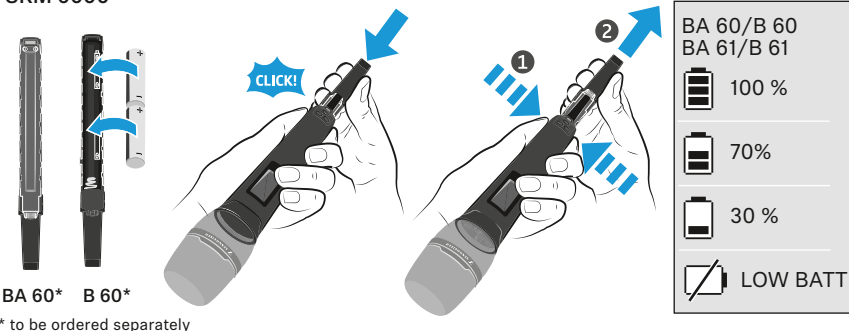

Battery

SK 6000

* to be ordered separately

SKM 6000

* to be ordered separately

Setup

On/Off

Sennheiser electronic GmbH & Co. KG