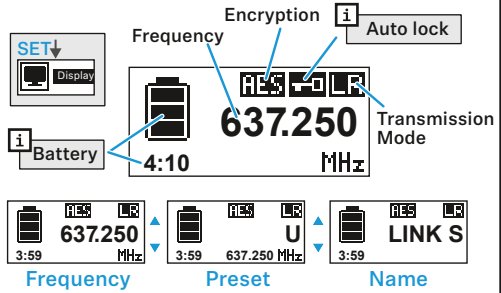

Home screens