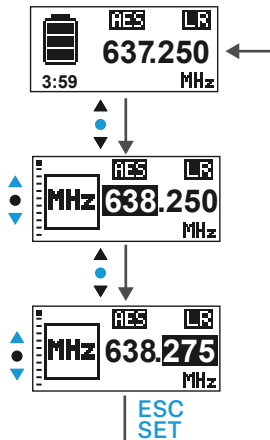

SENNHEISER

Am Labor 1, 30900 Wedemark, Germany, www.sennheiser.com
Publ. 04/17, 571336/A02

Operating elements

Home screens

Menu

Change frequency

Auto lock

Digital 6000 System Instruction Manual