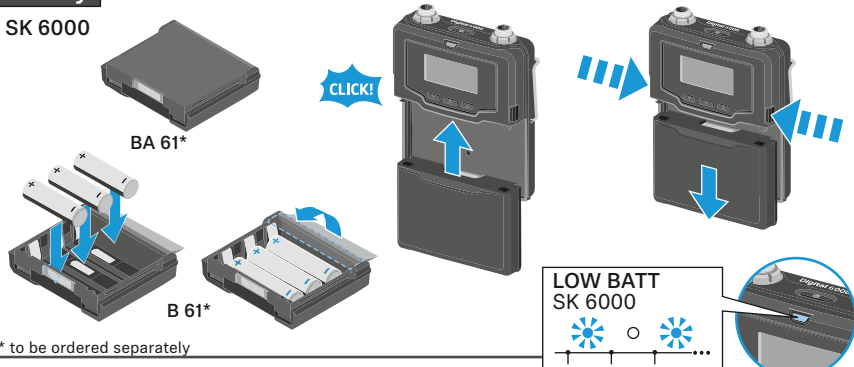

Battery

SK 6000

* to be ordered separately

SKM 6000

* to be ordered separately

Setup

On/Off

Sennheiser electronic GmbH & Co. KG