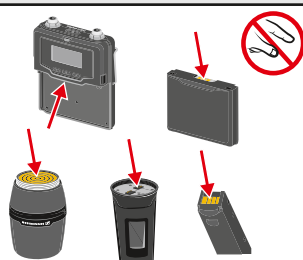

Change frequency