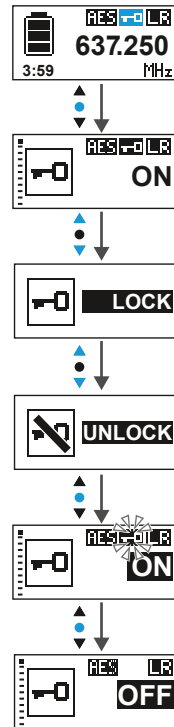

Auto lock

Digital 6000 System Instruction Manual

Sennheiser Documentation App

Available on the Google play

Available on the App Store

or online at
www.sennheiser.com/download
Digital 6000_