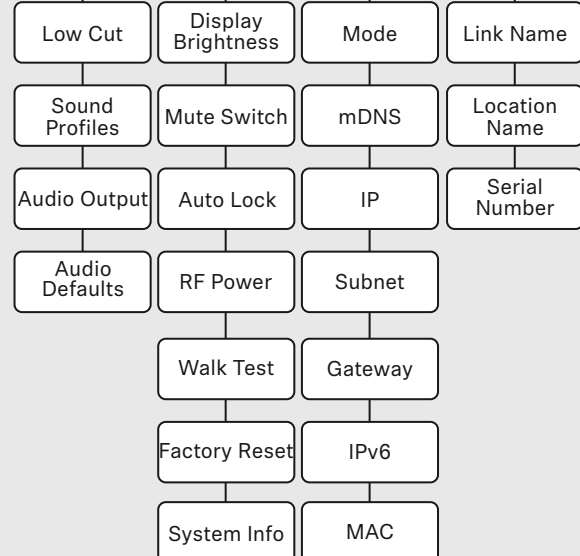

Charging time (until fully charged)

	On	7:00 h	5:00 h
XLR-3	Off	5:30 h	4:30 h
XLR-5	On	7:30 h	5:30 h
	Off	5:30 h	4:30 h
	On	8:00 h	5:00 h
	Off	6:00 h	4:30 h

On/Off

Change device

Identify

Menu

Home

Level 1

Level 1

EN: For more detailed information on SpeechLine Digital Wireless please refer to the product page at www.sennheiser.com/speechline-dw. You will find an interactive instruction manual for the entire SpeechLine Digital Wireless system in the download area of the product page.