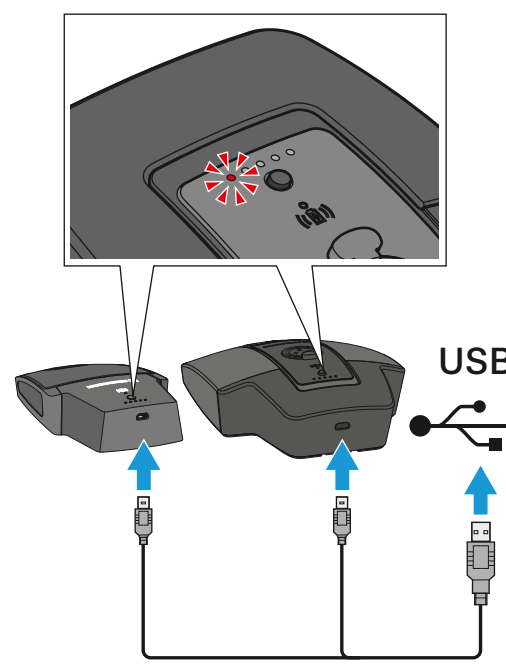

Printed in Germany, Publ. 02/17, 571386/A01

CHG 2W

SL Tablestand 133-S DW

Battery

SL Boundary 114-S DW

SL Tablestand 153-S DW

Setup

Setup

i for details see Application Note Antenna Mounting in the download section of www.sennheiser.com/speechline-dw

Charging

Operating time with BA 40 accupack

●●●●●	100 %	11:00 h
●●●●○	80 %	XLR-3 10:00 h
●●●○●	60 %	XLR-5 10:00 h
●●○●●	40 %	13:00 h
●○○○○	Low Batt	