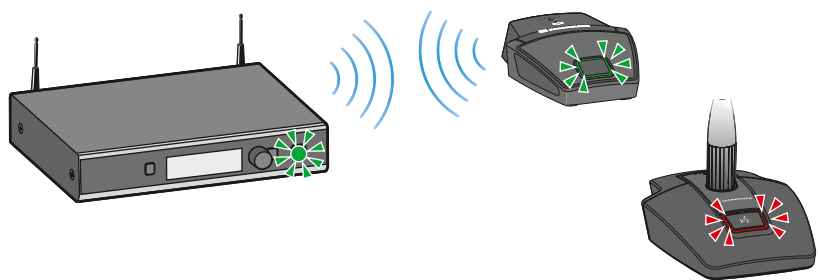

Change device