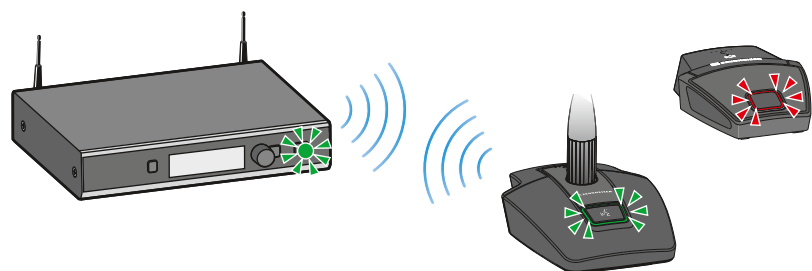

Change device