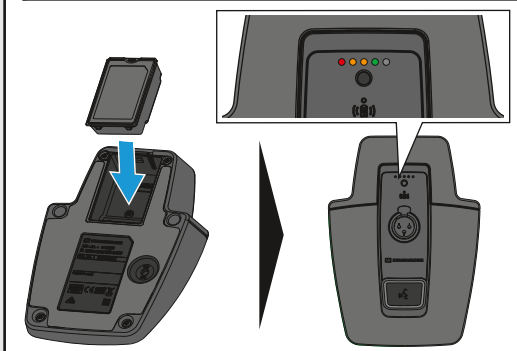

Printed in Germany, Publ. 02/17, 571386/A01

CHG 2W

SL Tablestand 133-S DW

Battery

SL Boundary 114-S DW

SL Tablestand 153-S DW

Setup

Setup