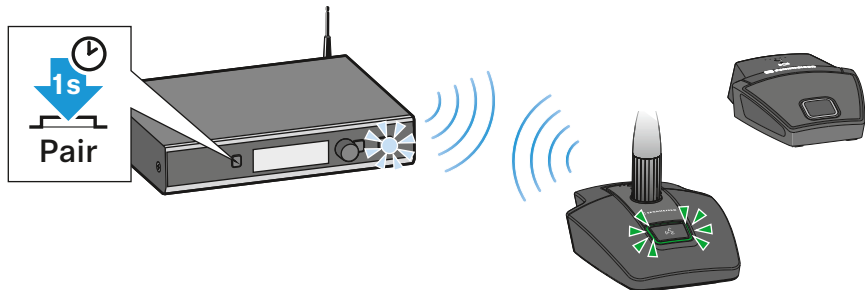

Charging time (until fully charged)

	On	7:00 h	5:00 h
XLR-3	Off	5:30 h	4:30 h
XLR-5	On	7:30 h	5:30 h
	Off	5:30 h	4:30 h
	On	8:00 h	5:00 h
	Off	6:00 h	4:30 h

On/Off

Change device

Identify

Menu

Home

Level 1