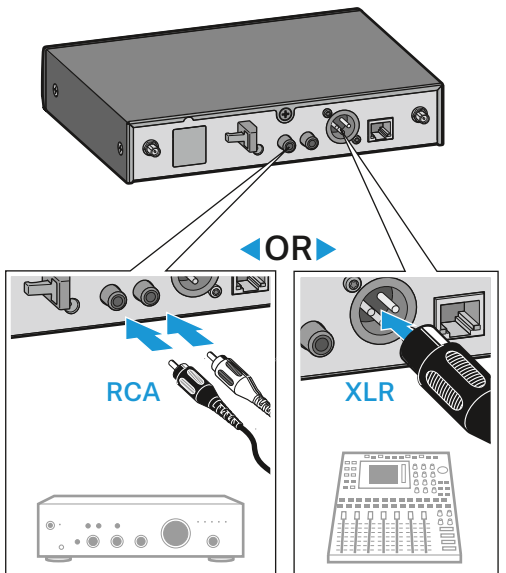

Printed in Germany, Publ. 02/17, 571386/A01

CHG 2W

SL Tablestand 133-S DW

Battery

SL Boundary 114-S DW

SL Tablestand 153-S DW

Setup

Setup

i for details see Application Note Antenna Mounting in the download section of www.sennheiser.com/speechline-dw

Charging

Operating time with BA 40 accupack

●●●●●	100 %	11:00 h
●●●●○	80 %	XLR-3 10:00 h
●●●○●	60 %	XLR-5 10:00 h
●●○●●	40 %	13:00 h
●○○○○	Low Batt	