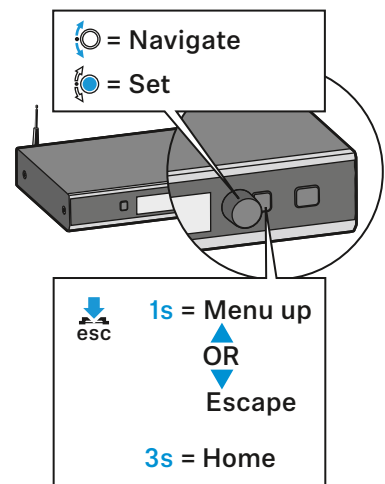

Menu

Home

Level 1

Level 1

EN: For more detailed information on SpeechLine Digital Wireless please refer to the product page at www.sennheiser.com/speechline-dw. You will find an interactive instruction manual for the entire SpeechLine Digital Wireless system in the download area of the product page.

DE: Detaillierte Informationen zu SpeechLine Digital Wireless finden Sie auf der Produktseite unter www.sennheiser.com/speechline-dw. Im Downloadbereich der Produktseite finden Sie die interaktive Bedienungsanleitung für die gesamte SpeechLine Digital Wireless-Serie.

FR: Pour des informations détaillées relatives à la série SpeechLine Digital Wireless, visitez la page produit sur www.sennheiser.com/speechline-dw. Vous trouverez une notice d'emploi interactive valable pour toute la série SpeechLine Digital Wireless sous la rubrique «Téléchargement» de la page produit.

IT: Informazioni dettagliate su SpeechLine Digital Wireless sono riportate nella pagina del prodotto all'indirizzo www.sennheiser.com/speechline-dw. Nella sezione Download della pagina del prodotto si trovano le istruzioni per l'uso interattive per l'intera serie SpeechLine Digital Wireless.

ES: Encontrará información detallada sobre SpeechLine Digital Wireless en la página del producto en www.sennheiser.com/speechline-dw. En el área de descargas de la página del producto encontrará las instrucciones de uso interactivas para toda la serie SpeechLine Digital Wireless.

PT: Estão disponíveis informações detalhadas sobre o SpeechLine Digital Wireless na página do produto em www.sennheiser.com/speechline-dw. Na área de download da página do produto está disponível o manual de instruções interativo referente a toda a série SpeechLine Digital Wireless.

NL: Op de productpagina onder www.sennheiser.com/speechline-dw staat meer informatie over de SpeechLine Digital Wireless. In het downloadgedeelte van de productpagina staat de interactieve gebruiksaanwijzing voor de gehele SpeechLine Digital Wireless-serie.

PL: Szczegółowe informacje dotyczące SpeechLine Digital Wireless są podane na stronie produktu www.sennheiser.com/speechline-dw. W obszarze pobierania plików strony produktu znajduje się interaktywna instrukcja obsługi dla całej serii SpeechLine Digital Wireless.

SE: Mer information om SpeechLine Digital Wireless finns på produktsidorna på www.sennheiser.com/speechline-dw. På produktsidan kan du även ladda ner en interaktiv bruksanvisning för hela serien SpeechLine Digital Wireless.

DK: Detaljerede informationer om SpeechLine Digital Wireless findes på produktsiden under www.sennheiser.com/speechline-dw. I produktsidens downloadområde finder du den interaktive betjeningsvejledning for hele SpeechLine Digital Wireless-serien.