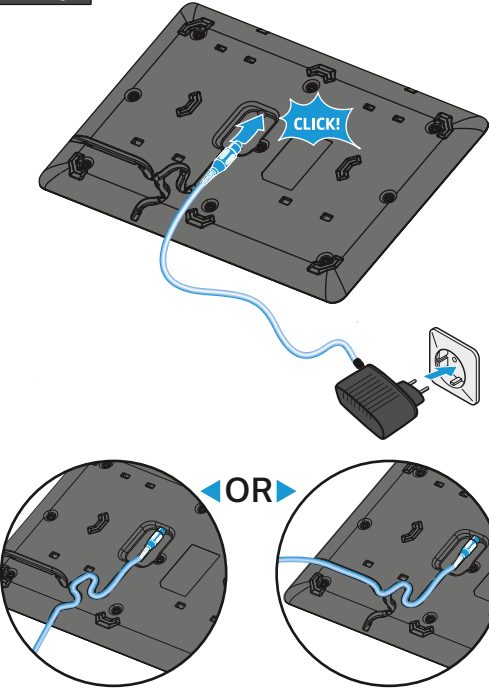

Printed in Germany, Publ. 02/17, 571386/A01

CHG 2W

SL Tablestand 133-S DW

Battery

SL Boundary 114-S DW

SL Tablestand 153-S DW

Setup

Setup

i for details see Application Note Antenna Mounting in the download section of www.sennheiser.com/speechline-dw

Charging

Operating time with BA 40 accupack

●●●●●	100 %	11:00 h
●●●●○	80 %	XLR-3 10:00 h
●●●○●	60 %	XLR-5 10:00 h
●●○●●	40 %	13:00 h
●○○○○	Low Batt	