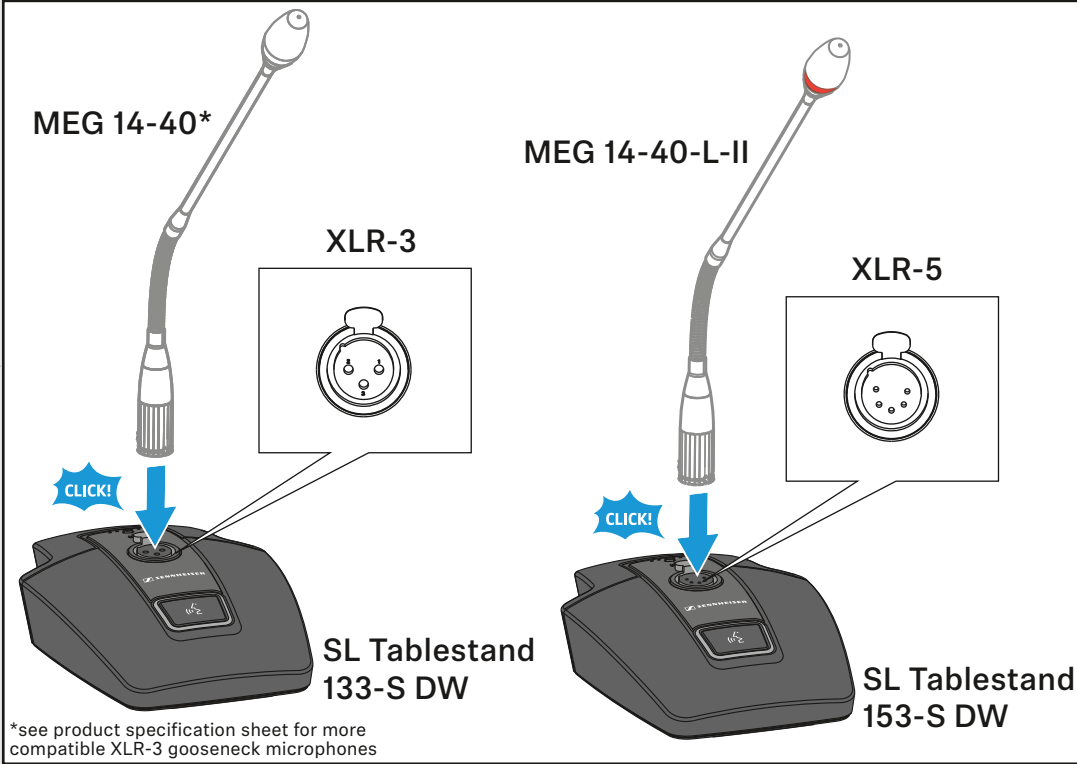

Printed in Germany, Publ. 02/17, 571386/A01

CHG 2W

SL Tablestand 133-S DW

Battery

SL Boundary 114-S DW

SL Tablestand 153-S DW

Setup

Setup