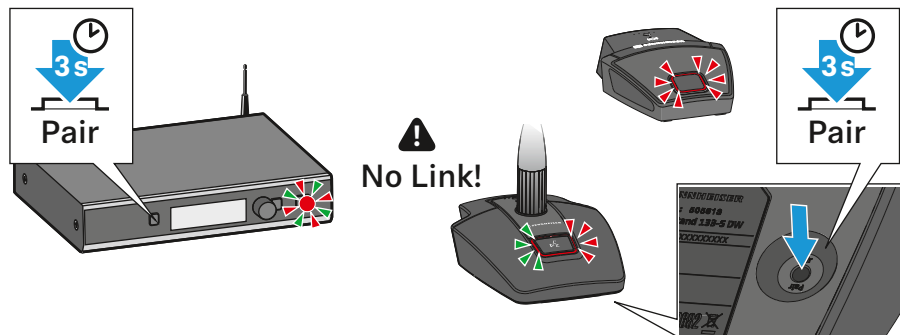

Change device