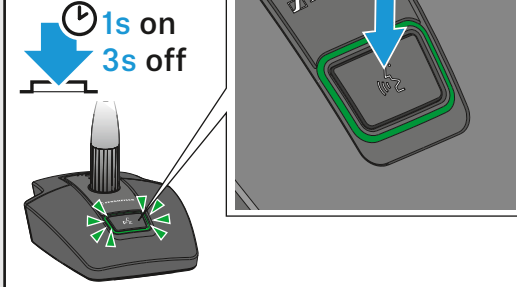

SpeechLine Digital Wireless

CHG 2W
SL Tablestand 133-S DW
SL Tablestand 153-S DW
SL Boundary 114-S DW

Quick Guide	Kort vejledning
Kurzanleitung	Pikaohje
Guide rapide	Γρήγορος οδηγός
Guía rápida	Kısa Kılavuz
Guía de inicio rápido	Краткая инструкция
Guia rápido	快速指南
Beknopte handleiding	快速使用指南
Krótká instrukcja obsługi	クイックガイド
Snabbguide	퀵 가이드

SENNHEISER

SpeechLine Digital Wireless System Instruction Manual

Sennheiser Documentation App

or online at www.sennheiser.com/download

Sennheiser electronic GmbH & Co. KG

Am Labor 1, 30900 Wedemark, Germany
www.sennheiser.com

Printed in Germany, Publ. 02/17, 571386/A01

CHG 2W

SL Tablestand 133-S DW

Battery

SL Boundary 114-S DW

SL Tablestand 153-S DW

Setup

Setup

i for details see Application Note Antenna Mounting in the download section of www.sennheiser.com/speechline-dw

Charging

Operating time with BA 40 accupack

●●●●●	100 %	11:00 h
●●●●○	80 %	XLR-3 10:00 h
●●●○●	60 %	XLR-5 10:00 h
●●○●●	40 %	13:00 h
●○○○○	Low Batt	

Charging time (until fully charged)

	On	7:00 h	5:00 h
XLR-3	Off	5:30 h	4:30 h
XLR-5	On	7:30 h	5:30 h
	Off	5:30 h	4:30 h
	On	8:00 h	5:00 h
	Off	6:00 h	4:30 h

On/Off