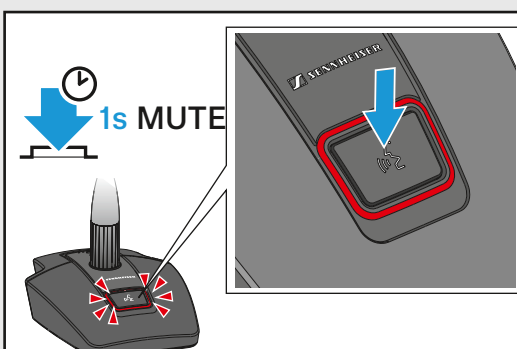

SpeechLine Digital Wireless

CHG 2W
SL Tablestand 133-S DW
SL Tablestand 153-S DW
SL Boundary 114-S DW

Quick Guide	Kort vejledning
Kurzanleitung	Pikaohje
Guide rapide	Γρήγορος οδηγός
Guía rápida	Kısa Kılavuz
Guía de inicio rápido	Краткая инструкция
Guia rápido	快速指南
Beknopte handleiding	快速使用指南
Krótká instrukcja obsługi	クイックガイド
Snabbguide	퀵 가이드

SENNHEISER

SpeechLine Digital Wireless System Instruction Manual

Sennheiser Documentation App

or online at www.sennheiser.com/download

Sennheiser electronic GmbH & Co. KG

Am Labor 1, 30900 Wedemark, Germany
www.sennheiser.com

Printed in Germany, Publ. 02/17, 571386/A01

CHG 2W

SL Tablestand 133-S DW

Battery

SL Boundary 114-S DW

SL Tablestand 153-S DW

Setup

Setup

i for details see Application Note Antenna Mounting in the download section of www.sennheiser.com/speechline-dw

Charging

Operating time with BA 40 accupack

●●●●●	100 %	11:00 h
●●●●○	80 %	XLR-3 10:00 h
●●●○●	60 %	XLR-5 10:00 h
●●○●●	40 %	13:00 h
●○○○○	Low Batt	

Charging time (until fully charged)

	On	7:00 h	5:00 h
XLR-3	Off	5:30 h	4:30 h
XLR-5	On	7:30 h	5:30 h
	Off	5:30 h	4:30 h
	On	8:00 h	5:00 h
	Off	6:00 h	4:30 h

On/Off