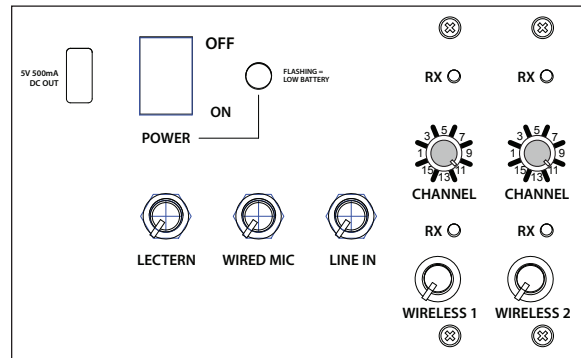

(ACL-8000U2+ Lower Panel Shown)

(ACL-8000U2+ Upper Panel Shown)

ACCLAIM MODELS

ACL-8000	Acclaim lectern (gray)
ACL-8000BK	Acclaim lectern (black)
ACL-8000U1	Acclaim lectern with one built-in wireless receiver (gray)
ACL-8000U1BK	Acclaim lectern with one built-in wireless receiver (black)
ACL-8000U2	Acclaim lectern with two built-in wireless receivers (gray)
ACL-8000U2BK	Acclaim lectern with two built-in wireless receivers (black)

Features

- Reach Crowds of 500+
- True AC/DC - 110/220 Power Supply
- 16 Channel UHF Diversity Wireless by Anchor Audio
- Up to Two Built-in Wireless Receivers Option
- 16" 5V USB Gooseneck Light
- Runs 7+ Hours on a Charge Using Rechargeable Batteries
- High Fidelity Sound From High Efficiency Amp & Full-Range Speaker
- 8" Neodymium Woofer and Bullet Horn tweeter
- Sealed, Lead-acid Batteries & Built-in Charger
- 1/4" Input Microphone Jack
- External Speaker 1/4" Output Jack Powers Optional Unpowered AN-1001X Companion Speaker
- Sensitive 24" Removable Electret Gooseneck Microphone
- 20W Amplifier
- Lightweight Tabletop - 29.5 lbs

Technical Specifications

Rated Peak Power	20 watts	Weight	
Max SPL @ Rated Power	113 dB @ 1 meter	Base	42.5 lbs/ 19.3 kg
Frequency Response	60 Hz - 17 kHz	Lectern	29.5 lbs/ 13.4 kg
Charger (RC-6000)	19V DC/universal input (100Vac - 240Vac, 50 - 60Hz)	Inputs	
USB	5V 500mA	Lectern Microphone	Lo-Z, balanced, phantom power, XLR
Battery	12 volt rechargeable, 9 AH	Wired Microphone	Lo-Z, unbalanced, 1/4" phone
Dimensions		Line Input	Hi-Z, unbalanced, 1/4" phone
Base (HWD)	30.5" x 21.125" x 20.5" (77.5 x 53.7 x 52 cm)	Outputs	
Lectern (HWD)	15.75" x 21.125" x 8.5" (40 x 53.7 x 21.6 cm)	Line Output (post fader)	Lo-Z, 1/4" phone
		Speaker Out	4Ω, unswitched, 1/4" phone, 20W max