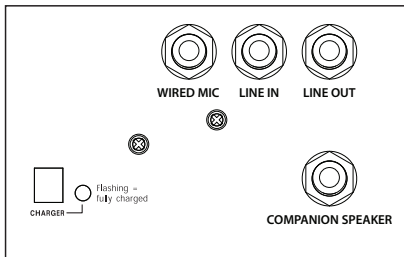

(ACL-8000U2+ Lower Panel Shown)

(ACL-8000U2+ Upper Panel Shown)

ACCLAIM MODELS

ACL-8000	Acclaim lectern (gray)
ACL-8000BK	Acclaim lectern (black)
ACL-8000U1	Acclaim lectern with one built-in wireless receiver (gray)
ACL-8000U1BK	Acclaim lectern with one built-in wireless receiver (black)
ACL-8000U2	Acclaim lectern with two built-in wireless receivers (gray)
ACL-8000U2BK	Acclaim lectern with two built-in wireless receivers (black)

Features

- Reach Crowds of 500+
- True AC/DC - 110/220 Power Supply
- 16 Channel UHF Diversity Wireless by Anchor Audio
- Up to Two Built-in Wireless Receivers Option
- 16" 5V USB Gooseneck Light
- Runs 7+ Hours on a Charge Using Rechargeable Batteries
- High Fidelity Sound From High Efficiency Amp & Full-Range Speaker
- 8" Neodymium Woofer and Bullet Horn tweeter
- Sealed, Lead-acid Batteries & Built-in Charger
- 1/4" Input Microphone Jack
- External Speaker 1/4" Output Jack Powers Optional Unpowered AN-1001X Companion Speaker
- Sensitive 24" Removable Electret Gooseneck Microphone
- 20W Amplifier
- Lightweight Tabletop - 29.5 lbs

Technical Specifications

Rated Peak Power	20 watts	Weight	
Max SPL @ Rated Power	113 dB @ 1 meter	Base	42.5 lbs/ 19.3 kg
Frequency Response	60 Hz - 17 kHz	Lectern	29.5 lbs/ 13.4 kg
Charger (RC-6000)	19V DC/universal input (100Vac - 240Vac, 50 - 60Hz)	Inputs	
USB	5V 500mA	Lectern Microphone	Lo-Z, balanced, phantom power, XLR
Battery	12 volt rechargeable, 9 AH	Wired Microphone	Lo-Z, unbalanced, 1/4" phone
Dimensions		Line Input	Hi-Z, unbalanced, 1/4" phone
Base (HWD)	30.5" x 21.125" x 20.5" (77.5 x 53.7 x 52 cm)	Outputs	
Lectern (HWD)	15.75" x 21.125" x 8.5" (40 x 53.7 x 21.6 cm)	Line Output (post fader)	Lo-Z, 1/4" phone
		Speaker Out	4Ω, unswitched, 1/4" phone, 20W max