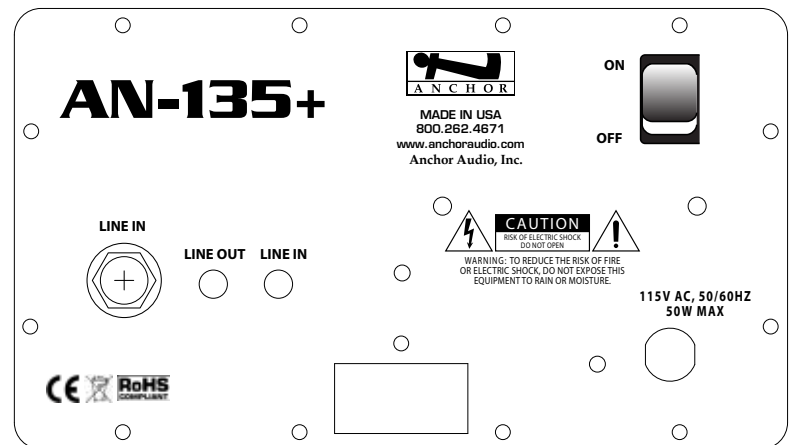

AN-135+

Speaker Monitor

- *Reaches Crowds of 150+*
- *Lightweight - Only 4.5 lbs.*
- *30 Watt Amplifier*
- *Line Input for Audio Source*
- *Line Output for Daisy Chain of Multiple Units - 3.5 mm*
- *Mounts to Wall or Ceiling*
- *Available in Black or White*

SIX YEAR WARRANTY

AnchorAudio.com • 800.262.4671

AN-135+ Speaker Monitor

MADE IN USA

Technical Specifications

The Anchor Audio AN-135+ speaker is a light-weight, easy to use system that fills the room with sound. The AN-135+ is ideal for use with a video projector, PC or CD/DVD player. Where do you use an AN-135+? Class room or conference room, anywhere that requires sound coverage for groups up to 100 people.

Features

- Reach Crowds Of 150+
- 103 dB Of Clear Sound
- 30 Watt Amplifier Equals Lots of Sound
- 4.5 Woofer and 10mm Dome Tweeter
- Two Line In Jacks: 1/4" and 3.5 mm for Audio Source
- 3.5 mm Line Out Jack to Daisy Chain Multiple Systems or Record Output
- Built-in bracket mount screws for easy installation (bracket with allen wrench sold separately)
- Three Prong Power Receptacle
- Weights Just 4.5 Pounds
- Available in Black or White

* Available with black or white finish

Technical Specifications

Rated Power Output	30 Watts
Max SPL @ Rated Power	103 dB @ 1 meter
Frequency Response	65Hz - 18KHz ±3dB
Speaker Type	4.5" woofer, 10 mm dome tweeter
Line Out Jack	line level, 3.5 mm - stereo
Line In Jack	line level, 3.5 mm - stereo & 1/4" phone - mono
AC Power Req.	100 - 240 VAC, 47/63 Hz (50W Max.)
Export Model	208 - 240 VAC, 50/60 Hz
Fuse Rating	T 1.0A / 250V
Export Model	T 0.5A / 250V (internally mounted)
Dimensions (HWD)	5.25" x 8.4" x 9" (13 x 21 x 23 cm)
Weight	3.5 lbs / 1.58 Kg