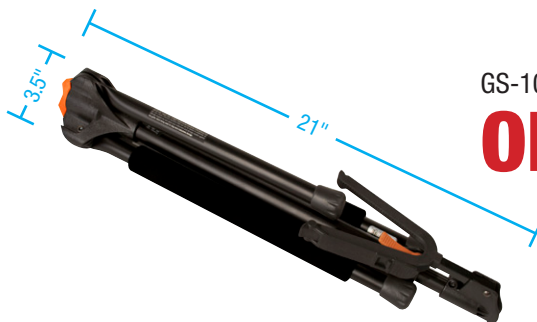

Height-adjustable

The GS-100 is height adjustable to accommodate nearly any guitar, banjo, or bass guitar.

Stable and Portable

The GS-100 is one piece that quickly folds into a small, 3.5" x 21" unit. Take your stand anywhere and never lose parts again!

Hanging-style yoke securely cradles your guitar with pick storage slots

Quickly and easily adjust height to support guitars of all sizes

Lock legs in place for stable support and fold up and lock for compact transport

GS-100 SPECS

- GS-100 #13710—black
- Set up height 33.5" - 45.5" (838 mm - 1156 mm)
- Folds to 3.5" x 21" (89 mm x 533 mm)
- Weight 3.5 lbs. (1.6 kg)

GS-100 Folded
ONLY 21" LONG

GENESIS® SERIES

The first series of guitar stands that deliver true innovation and musician-helpful features, the Genesis Series from Ultimate Support all offer a patented leg-locking system for stability, protective padding that won't inherently damage the finish on your guitar, and handy guitar pick storage slots. Whether you're looking for a quality stand for your acoustic, electric, or bass guitar, or even your favorite combo amp, there's a Genesis Series stand from Ultimate Support for you!