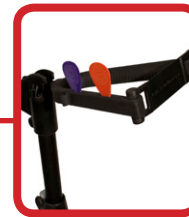

GS-100

Genesis Series Guitar Stand with Locking Legs and Secure Head Stock Yoke

Hanging-style Security Yoke

Our unique hanging-style GS-100 guitar stand securely and safely holds your guitar by the head stock. A safety strap provides extra protection.

Height-adjustable

The GS-100 is height adjustable to accommodate nearly any guitar, banjo, or bass guitar.

Stable and Portable

The GS-100 is one piece that quickly folds into a small, 3.5" x 21" unit. Take your stand anywhere and never lose parts again!

Patented Leg Locking System

Genesis Series guitar and amp stands feature a unique, patented leg-locking mechanism. When setting up the stand, unlock the legs, unfold and lock the legs in place for worry-free stability and strength. When finished with the gig, unlock the legs, fold, and lock for easy, compact portability. The ingenious leg lock eliminates "floppy leg" syndrome.

Hanging-style yoke securely cradles your guitar with pick storage slots

Quickly and easily adjust height to support guitars of all sizes

Lock legs in place for stable support and fold up and lock for compact transport