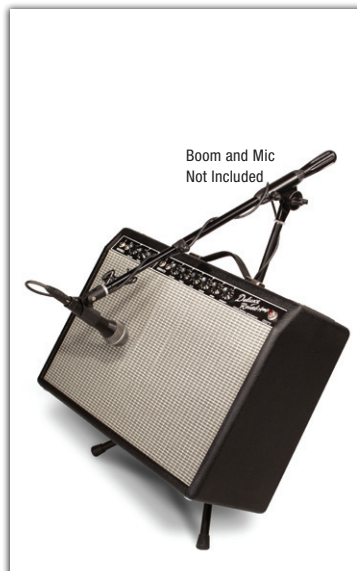

GS-100

Genesis Series Guitar Stand with Locking Legs and Secure Head Stock Yoke

Hanging-style Security Yoke

Our unique hanging-style GS-100 guitar stand securely and safely holds your guitar by the head stock. A safety strap provides extra protection.

Height-adjustable

The GS-100 is height adjustable to accommodate nearly any guitar, banjo, or bass guitar.

Stable and Portable

The GS-100 is one piece that quickly folds into a small, 3.5" x 21" unit. Take your stand anywhere and never lose parts again!

GS-1000

Close Yoke Hanging style guitar stand

GS-100

Hanging style guitar stand

GS-200

Cradle style guitar stand

GS-55

Compact, portable guitar stand