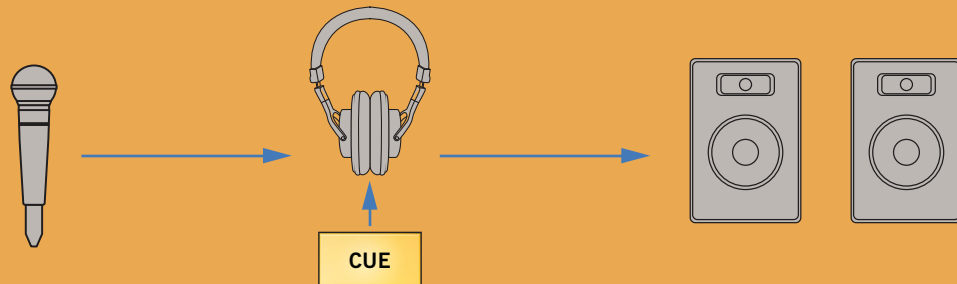

- Audition any source in headphones before the audience hears it.

Details at rane.com/mlm65.html, or call 425-355-6000.

Designed, engineered, built, and supported in Mukilteo Washington U.S.A.
The next time you're near Seattle, give us a call to arrange a factory tour.

Rane Corporation • 10802 47th Ave. W. • Mukilteo, WA 98275
TEL 425-355-6000 • FAX 425-347-7757 • WEB www.rane.com