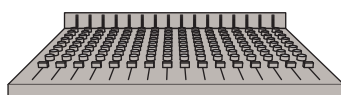

Play MP3s. USB power is supplied.

All these things can go in

All these things can come out

Cue any source in headphones before sending to the speakers.

Easily make and print custom input labels.

Record audio to your computer via USB.

The MLM 65 acts like a USB sound card.

Use as a submixer that adds additional inputs to the main mixer.

Outputs include USB audio, S/PDIF, Toslink, and RCA.

Send the main mix to a stereo amplifier or powered speakers.

Balanced XLR Outputs are good for long cable runs.

Simple, Easy and Intuitive

Even an adult can operate it!

The Rane MLM 65 Mic / Line Mixer

The only non-complicated mixer that combines these features:

- Simultaneously play and record audio through your computer's USB port.