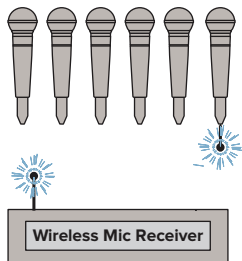

Connect Almost Anything

In your school, church or meeting room

Mix up to six mics at once, wired or wireless.

Play audio from your computer via USB.

Accompany on keyboard or workstation.

Play vinyl, CD and DVD.

Play MP3s. USB power is supplied.

All these things can go in

All these things can come out

Cue any source in headphones before sending to the speakers.

Easily make and print custom input labels.

Record audio to your computer via USB.

The MLM 65 acts like a USB sound card.

Use as a submixer that adds additional inputs to the main mixer.

Outputs include USB audio, S/PDIF, Toslink, and RCA.

Send the main mix to a stereo amplifier or powered speakers.

Balanced XLR Outputs are good for long cable runs.

Simple, Easy and Intuitive

Even an adult can operate it!

The Rane MLM 65 Mic / Line Mixer

The only non-complicated mixer that combines these features:

- Simultaneously play and record audio through your computer's USB port.