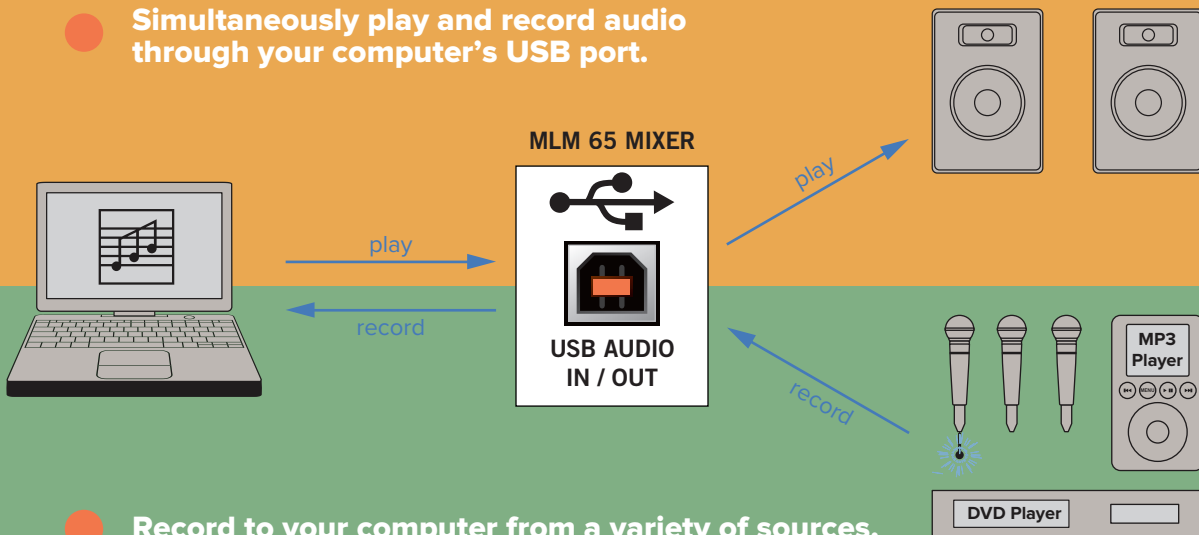

The MLM 65 acts like a USB sound card.

Use as a submixer that adds additional inputs to the main mixer.

Outputs include USB audio, S/PDIF, Toslink, and RCA.

Send the main mix to a stereo amplifier or powered speakers.

Balanced XLR Outputs are good for long cable runs.

Simple, Easy and Intuitive

Even an adult can operate it!

The Rane MLM 65 Mic / Line Mixer

The only non-complicated mixer that combines these features:

- Simultaneously play and record audio through your computer's USB port.